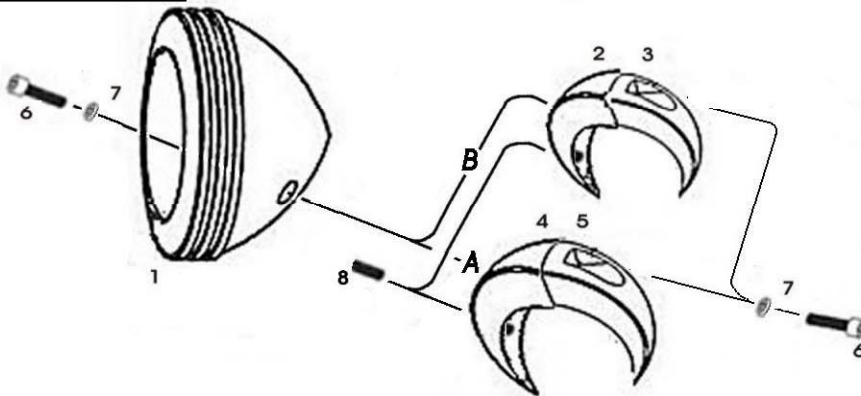

## Handlebar watch Art.no 54-250/251/252

Mounting instruction:  
Step 1: mount bolt # 6  
Step 2: mount bolt # 8

Components		
1	Watch-Housing	1x
2	Bracket 1 "A"for Ø32 / Ø1 1/4"	1x
3	Bracket 2 "A"for Ø32 / Ø1 1/4"	1x
4	Bracket 1 "B"for Ø25 / Ø1"	1x
5	Bracket 2 "B"for Ø25 / Ø1"	1x
6	Bolt M5	2x
7	Washer M5	2x
8	Lock Bolt	1x

**A: Use for handlebar Ø32 / 1 1/4"**

**B: Use for Handlebar Ø25 / 1"**

This accessory should be mounted by a professional mechanic only.

MotoLux International B.V. / Highway Hawk can not be held responsible for improper installation.