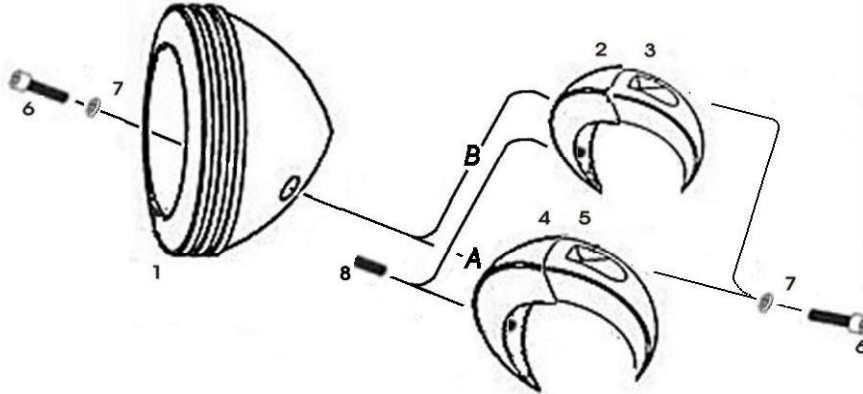

## Handlebar watch Art.no 54-250/251/252

Mounting instruction:  
Step 1: mount bolt # 6  
Step 2: mount bolt # 8

Components		
1	Watch-Housing	1x
2	Bracket 1 "A"for Ø32 / Ø1 1/4"	1x
3	Bracket 2 "A"for Ø32 / Ø1 1/4"	1x
4	Bracket 1 "B"for Ø25 / Ø1"	1x
5	Bracket 2 "B"for Ø25 / Ø1"	1x
6	Bolt M5	2x
7	Washer M5	2x
8	Lock Bolt	1x

**A: Use for handlebar Ø32 / 1 1/4"**

**B: Use for Handlebar Ø25 / 1"**

This accessory should be mounted by a professional mechanic only.

MotoLux International B.V. / Highway Hawk can not be held responsible for improper installation.