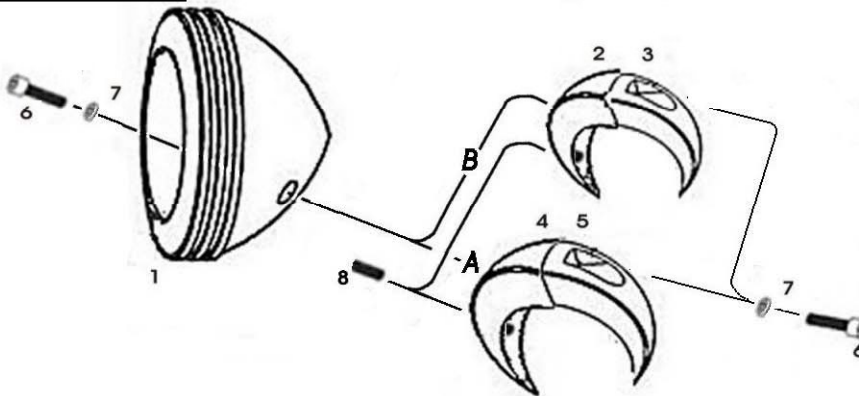

## Handlebar watch Art.no 54-250/251/252

Mounting instruction:  
Step 1: mount bolt # 6  
Step 2: mount bolt # 8

Components		
1	Watch-Housing	1x
2	Bracket 1 "A"for Ø32 / Ø1 1/4"	1x
3	Bracket 2 "A"for Ø32 / Ø1 1/4"	1x
4	Bracket 1 "B"for Ø25 / Ø1"	1x
5	Bracket 2 "B"for Ø25 / Ø1"	1x
6	Bolt M5	2x
7	Washer M5	2x
8	Lock Bolt	1x