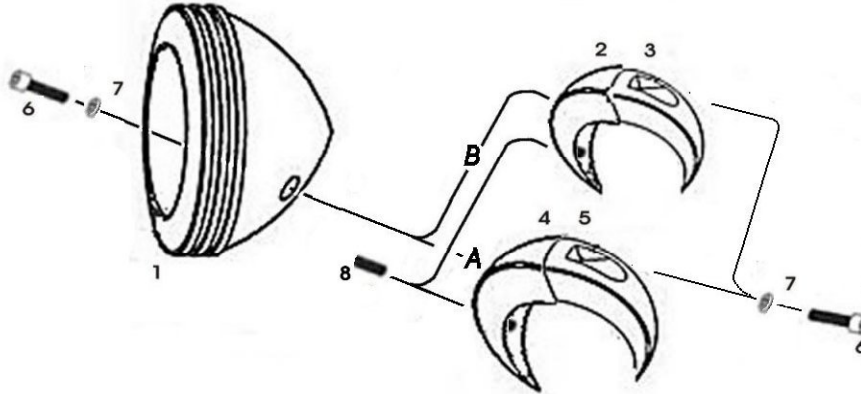

## Handlebar watch Art.no 54-250/251/252

Mounting instruction:  
Step 1: mount bolt # 6  
Step 2: mount bolt # 8

Components		
1	Watch-Housing	1x
2	Bracket 1 "A"for Ø32 / Ø1 1/4"	1x
3	Bracket 2 "A"for Ø32 / Ø1 1/4"	1x
4	Bracket 1 "B"for Ø25 / Ø1"	1x
5	Bracket 2 "B"for Ø25 / Ø1"	1x
6	Bolt M5	2x
7	Washer M5	2x
8	Lock Bolt	1x

**A: Use for handlebar Ø32 / 1 1/4"**

**B: Use for Handlebar Ø25 / 1"**

This accessory should be mounted by a professional mechanic only.

MotoLux International B.V. / Highway Hawk can not be held responsible for improper installation.