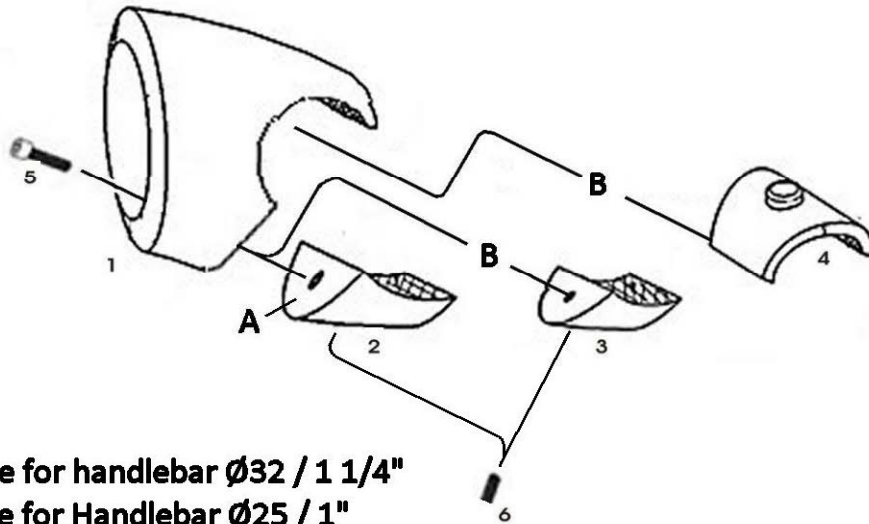

HIGHWAY HAWK
passion for chrome

Handlebar watch

Art.no 54-260/261/262

A: Use for handlebar $\varnothing 32 / 1 \frac{1}{4}$ "
B: Use for Handlebar $\varnothing 25 / 1$ "

Components

1	Watch-Housing	1x
2	Bracket "A" for $\varnothing 32 / 1 \frac{1}{4}$ "	1x
3	Bracket "B" for $\varnothing 25 / 1$ "	1x
4	Bracket "B" for $\varnothing 25 / 1$ "	1x
5	Bolt M5	1x
6	Lock Bolt	1x

Mounting instruction:

Step 1: mount bolt # 5
 Step 2: mount bolt # 6

This accessory should be mounted by a professional mechanic only.
 MotoLux International B.V. / Highway Hawk can not be held responsible for improper installation.

© Moto-Lux Specialties B.V.
 Barneveld - The Netherlands

HIGHWAY HAWK
passion for chrome

Handlebar watch

Art.no 54-260/261/262

A: Use for handlebar $\varnothing 32 / 1 \frac{1}{4}$ "
B: Use for Handlebar $\varnothing 25 / 1$ "