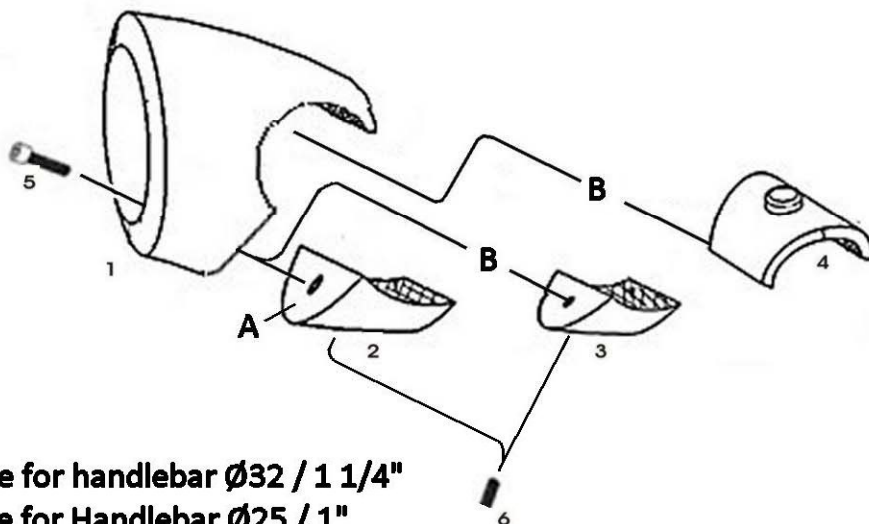

HIGHWAY HAWK
passion for chrome

Handlebar watch

Art.no 54-260/261/262

A: Use for handlebar $\varnothing 32 / 1 \frac{1}{4}$ "
B: Use for Handlebar $\varnothing 25 / 1$ "

Components

1	Watch-Housing	1x
2	Bracket "A" for $\varnothing 32 / 1 \frac{1}{4}$ "	1x
3	Bracket "B" for $\varnothing 25 / 1$ "	1x
4	Bracket "B" for $\varnothing 25 / 1$ "	1x
5	Bolt M5	1x
6	Lock Bolt	1x

Mounting instruction:

Step 1: mount bolt # 5
 Step 2: mount bolt # 6

This accessory should be mounted by a professional mechanic only.
 MotoLux International B.V. / Highway Hawk can not be held responsible for improper installation.

© Moto-Lux Specialties B.V.
 Barneveld - The Netherlands

HIGHWAY HAWK
passion for chrome

Handlebar watch

Art.no 54-260/261/262

A: Use for handlebar $\varnothing 32 / 1 \frac{1}{4}$ "
B: Use for Handlebar $\varnothing 25 / 1$ "