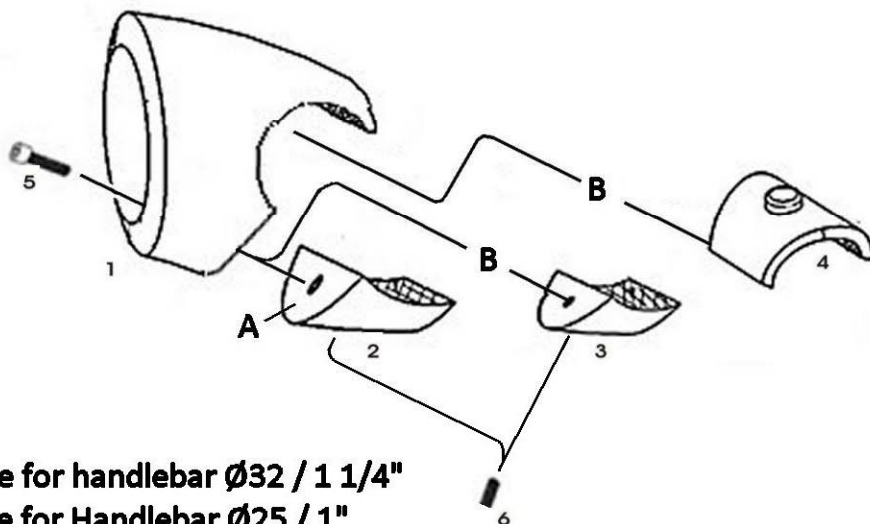

HIGHWAY HAWK
passion for chrome

Handlebar watch

Art.no 54-260/261/262

A: Use for handlebar $\varnothing 32 / 1 \frac{1}{4}$ "
B: Use for Handlebar $\varnothing 25 / 1$ "

Components

1	Watch-Housing	1x
2	Bracket "A" for $\varnothing 32 / 1 \frac{1}{4}$ "	1x
3	Bracket "B" for $\varnothing 25 / 1$ "	1x
4	Bracket "B" for $\varnothing 25 / 1$ "	1x
5	Bolt M5	1x
6	Lock Bolt	1x

Mounting instruction:

Step 1: mount bolt # 5
 Step 2: mount bolt # 6

This accessory should be mounted by a professional mechanic only.
 MotoLux International B.V. / Highway Hawk can not be held responsible for improper installation.

© Moto-Lux Specialties B.V.
 Barneveld - The Netherlands

HIGHWAY HAWK
passion for chrome

Handlebar watch

Art.no 54-260/261/262

A: Use for handlebar $\varnothing 32 / 1 \frac{1}{4}$ "
B: Use for Handlebar $\varnothing 25 / 1$ "