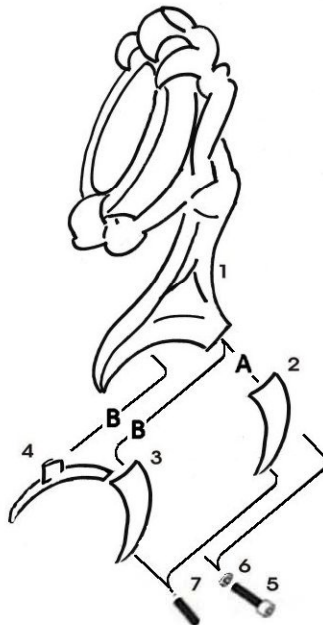

HIGHWAY HAWK
passion for chrome

Handlebar Watch

Art.no 54-270/271/272

A: Use for handlebar $\varnothing 32 / 1\ 1/4'$
B: Use for Handlebar $\varnothing 25 / 1''$

Components		
1	Watch-Housing	1x
2	Bracket "A" for $\varnothing 32 / 1\ 1/4'$	1x
3	Bracket "B" for $\varnothing 25 / 1''$	1x
4	Bracket "B" for $\varnothing 25 / 1''$	1x
5	Bolt M5	1x
6	Washer M5	1x
7	Lock Bolt	1x

Mounting instruction:
Step 1: mount bolt # 5
Step 2: mount bolt # 7

This accessory should be mounted by a professional mechanic only.
 MotoLux International B.V. / Highway Hawk can not be held responsible for improper installation.

© Moto-Lux Specialties B.V.
 Barneveld - The Netherlands

HIGHWAY HAWK
passion for chrome

Handlebar Watch

Art.no 54-270/271/272

A: Use for handlebar $\varnothing 32 / 1\ 1/4'$
B: Use for Handlebar $\varnothing 25 / 1''$

Components		
1	Watch-Housing	1x
2	Bracket "A" for $\varnothing 32 / 1\ 1/4'$	1x
3	Bracket "B" for $\varnothing 25 / 1''$	1x
4	Bracket "B" for $\varnothing 25 / 1''$	1x
5	Bolt M5	1x
6	Washer M5	1x
7	Lock Bolt	1x