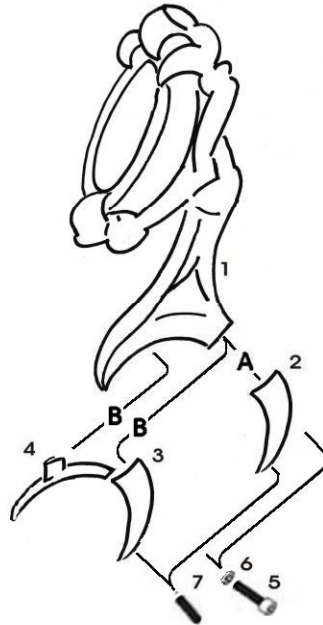

HIGHWAY HAWK
passion for chrome

Handlebar Watch

Art.no 54-270/271/272

A: Use for handlebar $\varnothing 32 / 1\ 1/4'$
B: Use for Handlebar $\varnothing 25 / 1''$

Components		
1	Watch-Housing	1x
2	Bracket "A" for $\varnothing 32 / 1\ 1/4'$	1x
3	Bracket "B" for $\varnothing 25 / 1''$	1x
4	Bracket "B" for $\varnothing 25 / 1''$	1x
5	Bolt M5	1x
6	Washer M5	1x
7	Lock Bolt	1x

Mounting instruction:
Step 1: mount bolt # 5
Step 2: mount bolt # 7

This accessory should be mounted by a professional mechanic only.
 MotoLux International B.V. / Highway Hawk can not be held responsible for improper installation.

© Moto-Lux Specialties B.V.
 Barneveld - The Netherlands

HIGHWAY HAWK
passion for chrome

Handlebar Watch

Art.no 54-270/271/272

A: Use for handlebar $\varnothing 32 / 1\ 1/4'$
B: Use for Handlebar $\varnothing 25 / 1''$