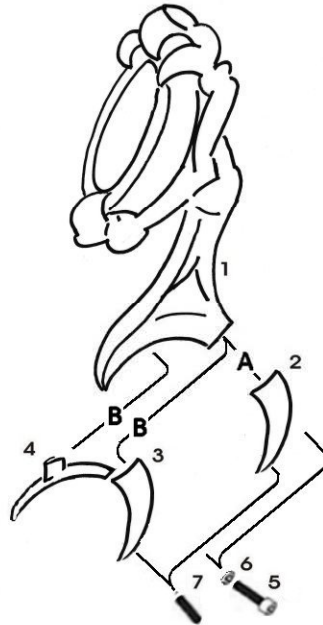

HIGHWAY HAWK
passion for chrome

Handlebar Watch

Art.no 54-270/271/272

A: Use for handlebar $\varnothing 32 / 1\ 1/4'$
B: Use for Handlebar $\varnothing 25 / 1''$

Components		
1	Watch-Housing	1x
2	Bracket "A" for $\varnothing 32 / 1\ 1/4'$	1x
3	Bracket "B" for $\varnothing 25 / 1''$	1x
4	Bracket "B" for $\varnothing 25 / 1''$	1x
5	Bolt M5	1x
6	Washer M5	1x
7	Lock Bolt	1x

Mounting instruction:
 Step 1: mount bolt # 5
 Step 2: mount bolt # 7

This accessory should be mounted by a professional mechanic only.
 MotoLux International B.V. / Highway Hawk can not be held responsible for improper installation.

© Moto-Lux Specialties B.V.
 Barneveld - The Netherlands

HIGHWAY HAWK
passion for chrome

Handlebar Watch

Art.no 54-270/271/272

A: Use for handlebar $\varnothing 32 / 1\ 1/4'$
B: Use for Handlebar $\varnothing 25 / 1''$