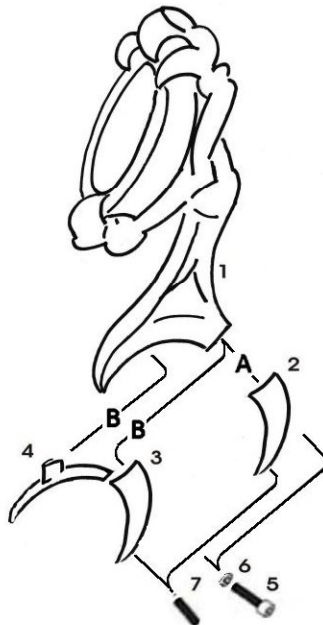

HIGHWAY HAWK
passion for chrome

Handlebar Watch

Art.no 54-270/271/272

A: Use for handlebar $\varnothing 32 / 1\ 1/4'$
B: Use for Handlebar $\varnothing 25 / 1''$

Components		
1	Watch-Housing	1x
2	Bracket "A" for $\varnothing 32 / 1\ 1/4'$	1x
3	Bracket "B" for $\varnothing 25 / 1''$	1x
4	Bracket "B" for $\varnothing 25 / 1''$	1x
5	Bolt M5	1x
6	Washer M5	1x
7	Lock Bolt	1x

Mounting instruction:
 Step 1: mount bolt # 5
 Step 2: mount bolt # 7

This accessory should be mounted by a professional mechanic only.
 MotoLux International B.V. / Highway Hawk can not be held responsible for improper installation.

© Moto-Lux Specialties B.V.
 Barneveld - The Netherlands

HIGHWAY HAWK
passion for chrome

Handlebar Watch

Art.no 54-270/271/272

A: Use for handlebar $\varnothing 32 / 1\ 1/4'$
B: Use for Handlebar $\varnothing 25 / 1''$

Components		
1	Watch-Housing	1x
2	Bracket "A" for $\varnothing 32 / 1\ 1/4'$	1x
3	Bracket "B" for $\varnothing 25 / 1''$	1x
4	Bracket "B" for $\varnothing 25 / 1''$	1x
5	Bolt M5	1x
6	Washer M5	1x
7	Lock Bolt	1x