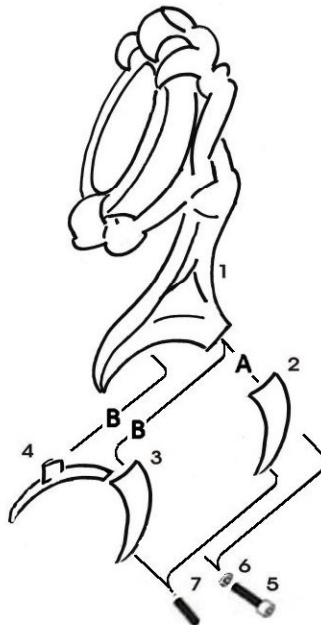

HIGHWAY HAWK
passion for chrome

Handlebar Watch

Art.no 54-270/271/272

A: Use for handlebar $\varnothing 32 / 1\ 1/4'$
B: Use for Handlebar $\varnothing 25 / 1''$

Components		
1	Watch-Housing	1x
2	Bracket "A" for $\varnothing 32 / 1\ 1/4'$	1x
3	Bracket "B" for $\varnothing 25 / 1''$	1x
4	Bracket "B" for $\varnothing 25 / 1''$	1x
5	Bolt M5	1x
6	Washer M5	1x
7	Lock Bolt	1x

Mounting instruction:
Step 1: mount bolt # 5
Step 2: mount bolt # 7

This accessory should be mounted by a professional mechanic only.
 MotoLux International B.V. / Highway Hawk can not be held responsible for improper installation.

© Moto-Lux Specialties B.V.
 Barneveld - The Netherlands

HIGHWAY HAWK
passion for chrome

Handlebar Watch

Art.no 54-270/271/272

A: Use for handlebar $\varnothing 32 / 1\ 1/4'$
B: Use for Handlebar $\varnothing 25 / 1''$

Components		
1	Watch-Housing	1x
2	Bracket "A" for $\varnothing 32 / 1\ 1/4'$	1x
3	Bracket "B" for $\varnothing 25 / 1''$	1x
4	Bracket "B" for $\varnothing 25 / 1''$	1x
5	Bolt M5	1x
6	Washer M5	1x
7	Lock Bolt	1x