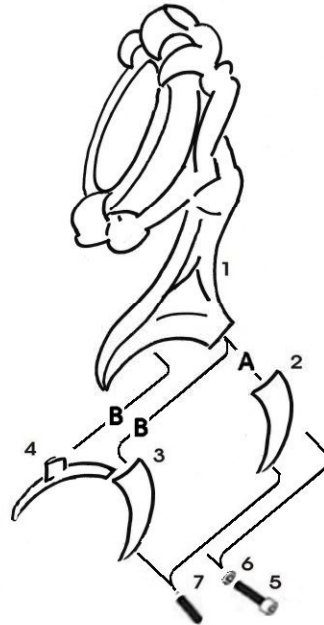

HIGHWAY HAWK
passion for chrome

Handlebar Watch

Art.no 54-270/271/272

A: Use for handlebar $\varnothing 32 / 1\ 1/4'$
B: Use for Handlebar $\varnothing 25 / 1''$

Components		
1	Watch-Housing	1x
2	Bracket "A" for $\varnothing 32 / 1\ 1/4'$	1x
3	Bracket "B" for $\varnothing 25 / 1''$	1x
4	Bracket "B" for $\varnothing 25 / 1''$	1x
5	Bolt M5	1x
6	Washer M5	1x
7	Lock Bolt	1x

Mounting instruction:
Step 1: mount bolt # 5
Step 2: mount bolt # 7

This accessory should be mounted by a professional mechanic only.
 MotoLux International B.V. / Highway Hawk can not be held responsible for improper installation.

© Moto-Lux Specialties B.V.
 Barneveld - The Netherlands

HIGHWAY HAWK
passion for chrome

Handlebar Watch

Art.no 54-270/271/272

A: Use for handlebar $\varnothing 32 / 1\ 1/4'$
B: Use for Handlebar $\varnothing 25 / 1''$