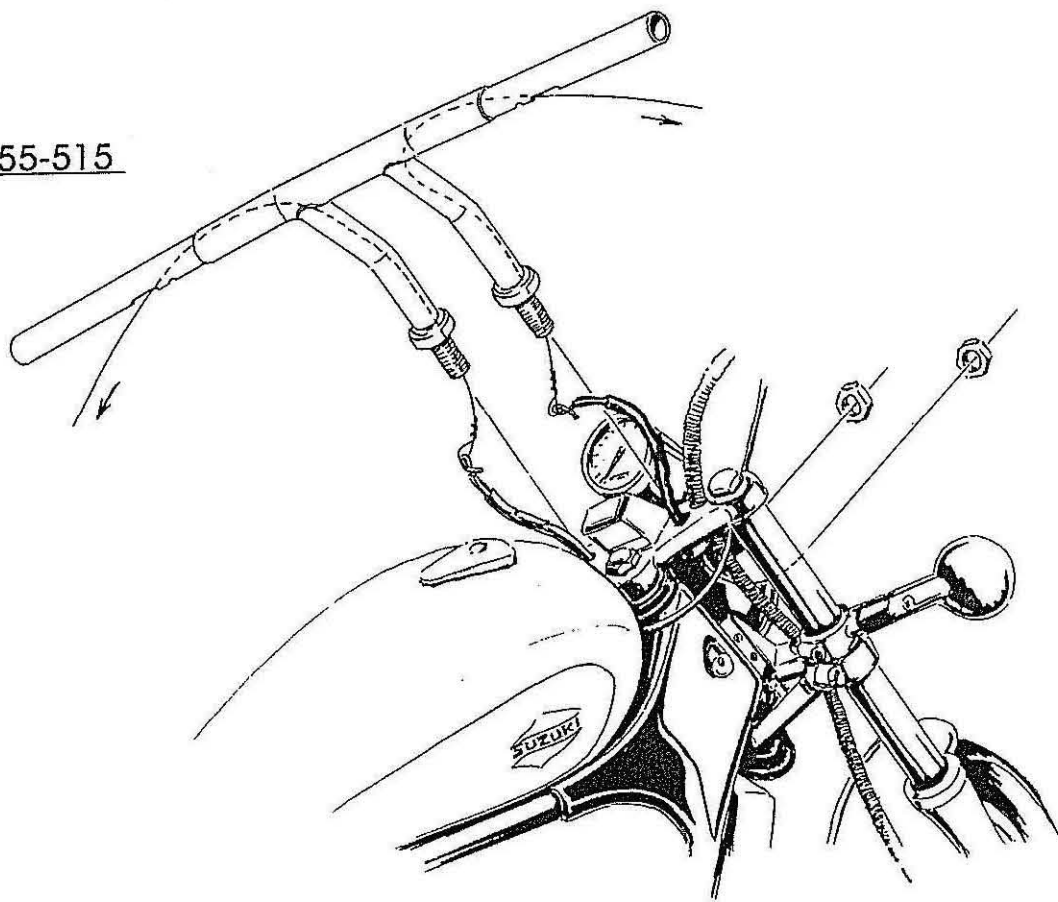

HIGHWAY HAWK

passion for chrome

Wishbone Bar

Suzuki VS 1400

Art. no. 55-515

Art. no. 55-515

© Moto-Lux Specialties B.V.
Barneveld - The Netherlands