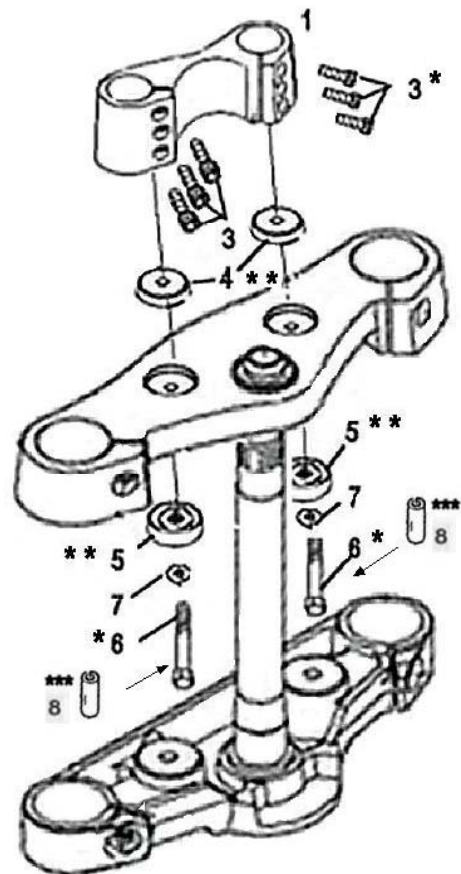

HIGHWAY HAWK
passion for chrome

Handlebar "Adjustable"

Art.no. 55-580 & 55-581

Components		
1	Bracket	1x
2	Handlebar part	2x
3	Bolt M6x25	6x
4	Bush Ø32	2x
5	Bush Ø35	2x
6	Bolt M12	2x
7	Washer M12	2x
8	Bush Ø14 ***	2x

* Note : Use torque wrench
 Step 1: Bolt M12 (Nr.6) 101Nm
 Step 2: Bolt M6 (Nr.3) 10Nm

** Note : Use elimination-kit when rubber dampers are mounted into the Yoke

*** Note : Use Bush Ø14 for Honda

© Moto-Lux Specialties B.V. advises installation by a professional mechanic.
 We do not accept responsibility for improper installation.