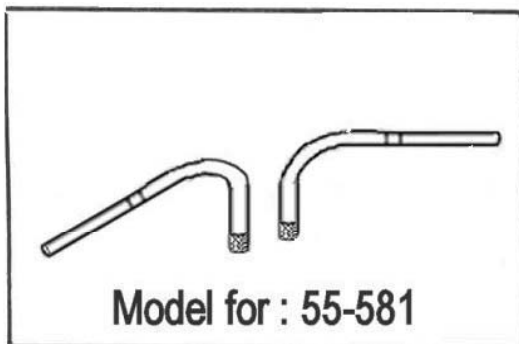

HIGHWAY HAWK
passion for chrome

Handlebar "Adjustable"

Art.no. 55-580 & 55-581

Components		
1	Bracket	1x
2	Handlebar part	2x
3	Bolt M6x25	6x
4	Bush Ø32	2x
5	Bush Ø35	2x
6	Bolt M12	2x
7	Washer M12	2x
8	Bush Ø14 ***	2x

* Note : Use torque wrench
 Step 1: Bolt M12 (Nr.6) 101Nm
 Step 2: Bolt M6 (Nr.3) 10Nm

** Note : Use elimination-kit when rubber dampers are mounted into the Yoke

*** Note : Use Bush Ø14 for Honda

© Moto-Lux Specialties B.V. advises installation by a professional mechanic.
 We do not accept responsibility for improper installation.