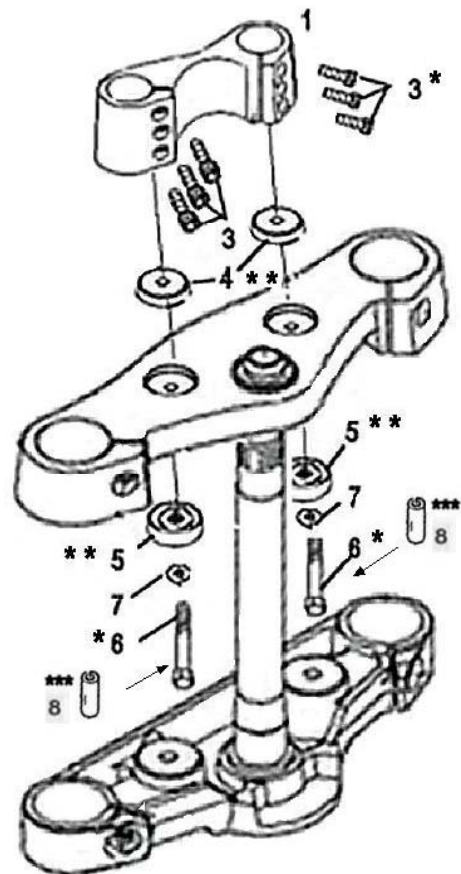

# Handlebar "Adjustable"

Art.no. 55-580 & 55-581

Components		
1	Bracket	1x
2	Handlebar part	2x
3	Bolt M6x25	6x
4	Bush Ø32	2x
5	Bush Ø35	2x
6	Bolt M12	2x
7	Washer M12	2x
8	Bush Ø14 ***	2x

\* Note : Use torque wrench  
 Step 1: Bolt M12 (Nr.6) 101Nm  
 Step 2: Bolt M6 (Nr.3) 10Nm

\*\* Note : Use elimination-kit when rubber dampers are mounted into the Yoke

\*\*\* Note : Use Bush Ø14 for Honda

© Moto-Lux Specialties B.V. advises installation by a professional mechanic.  
 We do not accept responsibility for improper installation.