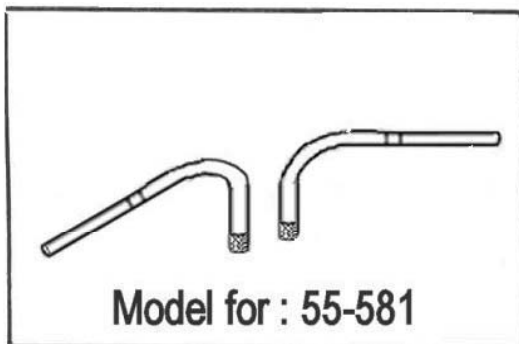

# Handlebar "Adjustable"

Art.no. 55-580 & 55-581

Components		
1	Bracket	1x
2	Handlebar part	2x
3	Bolt M6x25	6x
4	Bush Ø32	2x
5	Bush Ø35	2x
6	Bolt M12	2x
7	Washer M12	2x
8	Bush Ø14 ***	2x

\* Note : Use torque wrench  
 Step 1: Bolt M12 (Nr.6) 101Nm  
 Step 2: Bolt M6 (Nr.3) 10Nm