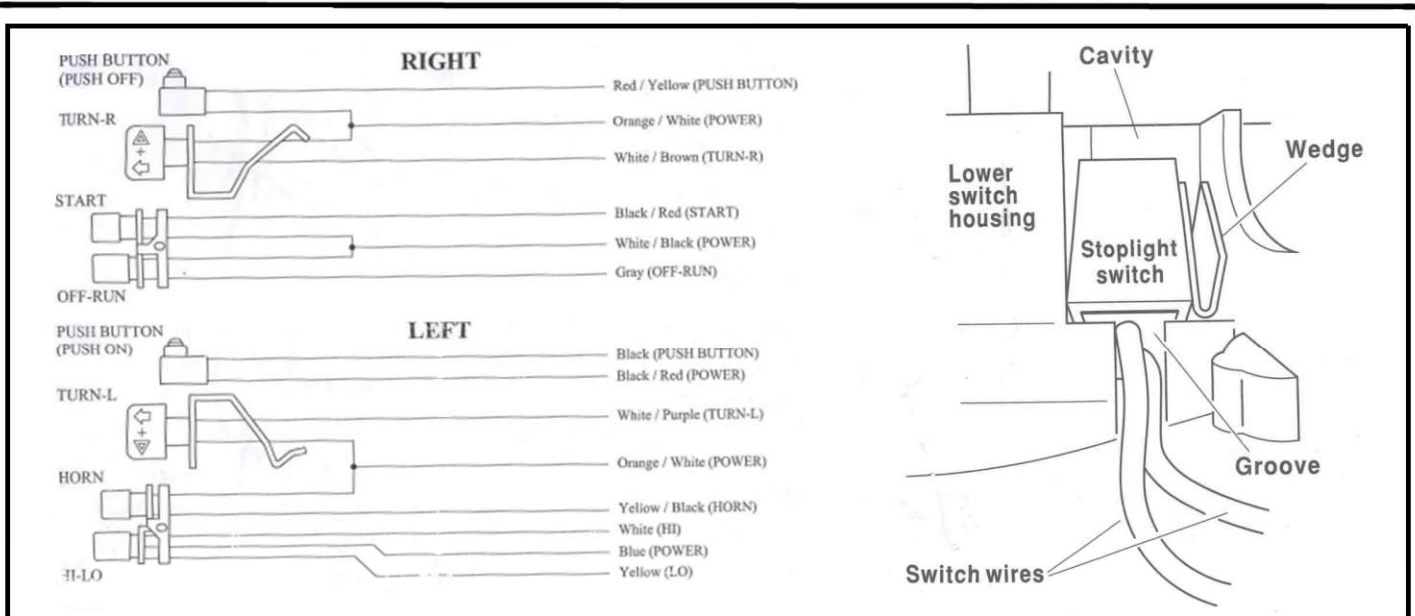

© Moto-Lux Specialties B.V.

Barneveld - The Netherlands

HIGHWAY HAWK

passion for chrome

Handlebar-kit

This accessory should be mounted by a professional mechanic only.

MotoLux International B.V. / Highway Hawk can not be held responsible for improper installation.