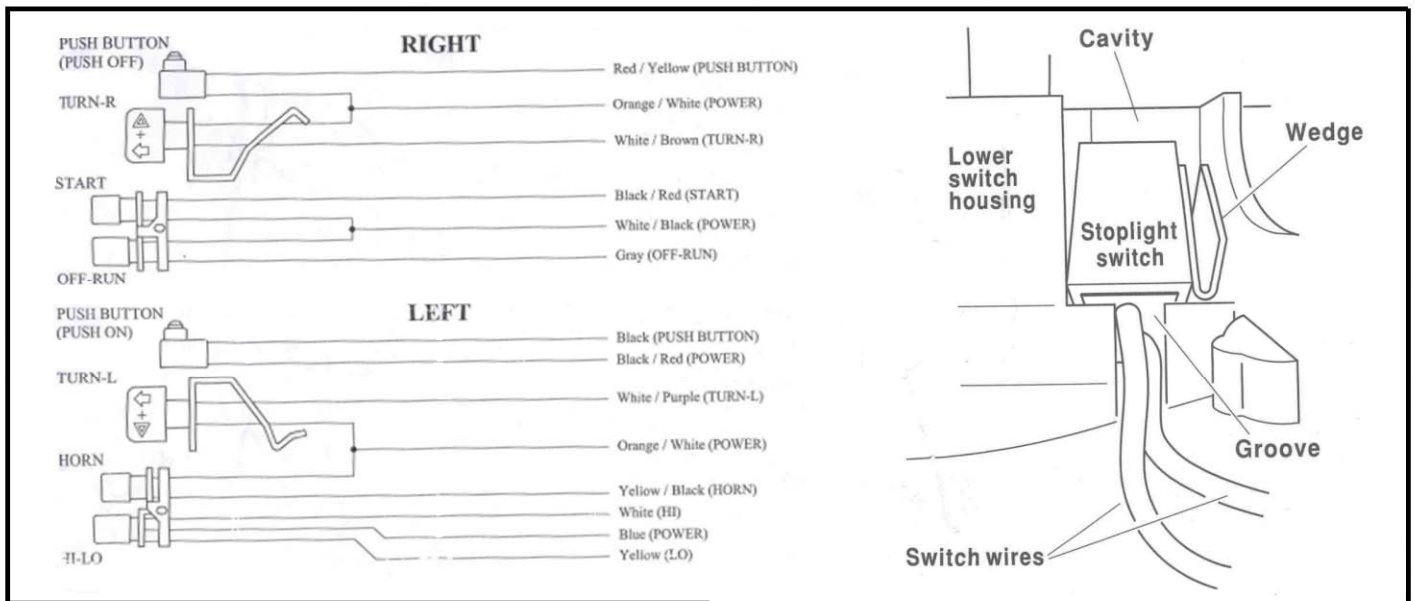

HIGHWAY HAWK

passion for chrome

Handlebar-kit

This accessory should be mounted by a professional mechanic only.

MotoLux International B.V. / Highway Hawk can not be held responsible for improper installation.

© Moto-Lux Specialties B.V.

Barneveld - The Netherlands

HIGHWAY HAWK

passion for chrome