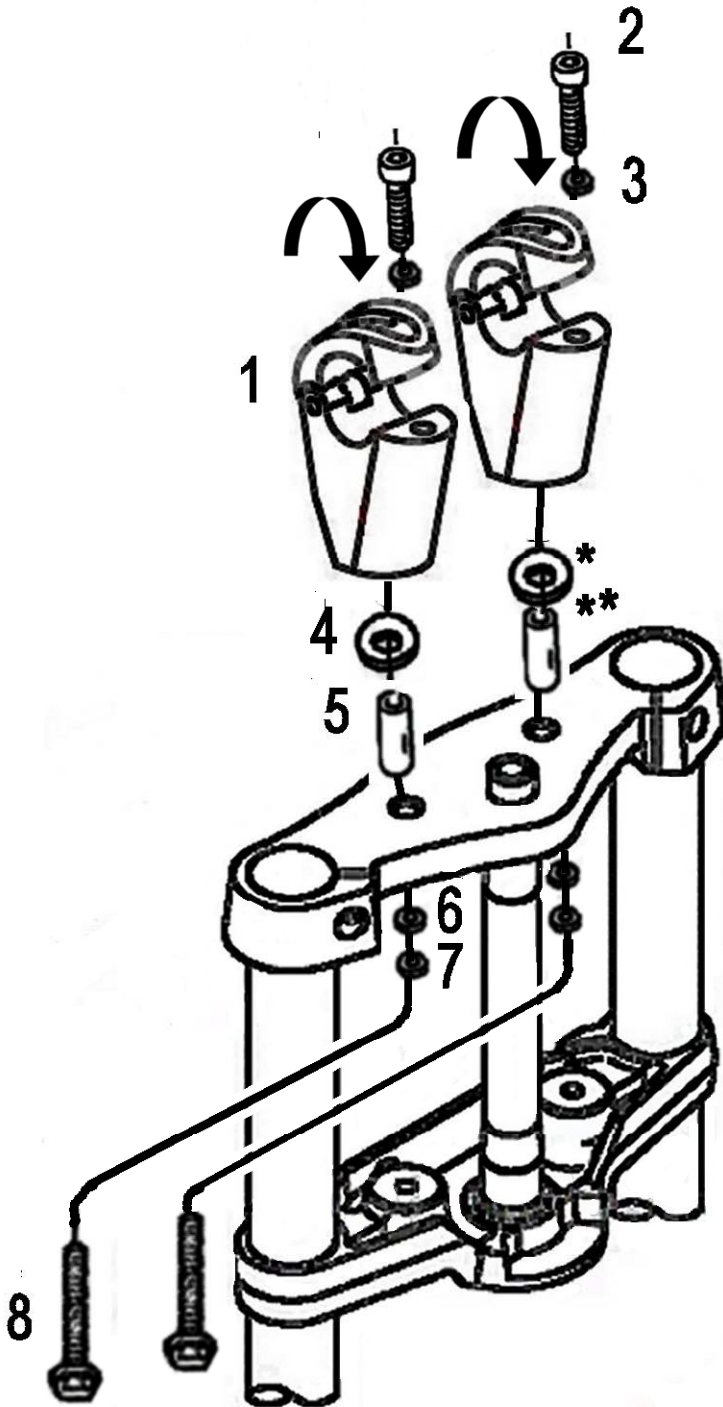

HIGHWAY HAWK
passion for chrome

Riser Spartican

Art.nr. 56-067

Use for Yoke with 100mm distance M10 M12 and M14

Components

1	Riser "Spartican"	2x
2	Botl M8 x 30	2x
3	Springwasher M8	2x
4	* Spacer Ø32 x 2mm	2x
5	** Bush Ø14 x 50mm	2x
5	** Bush Ø12 x 50mm	2x
6	Washer M10	2x
7	Washer M10	2x
8	Bolt M10 (1.25) x 75	2x
*	Required for models with damper kit	
**	Required for Ø14 or Ø12 MM Yoke	