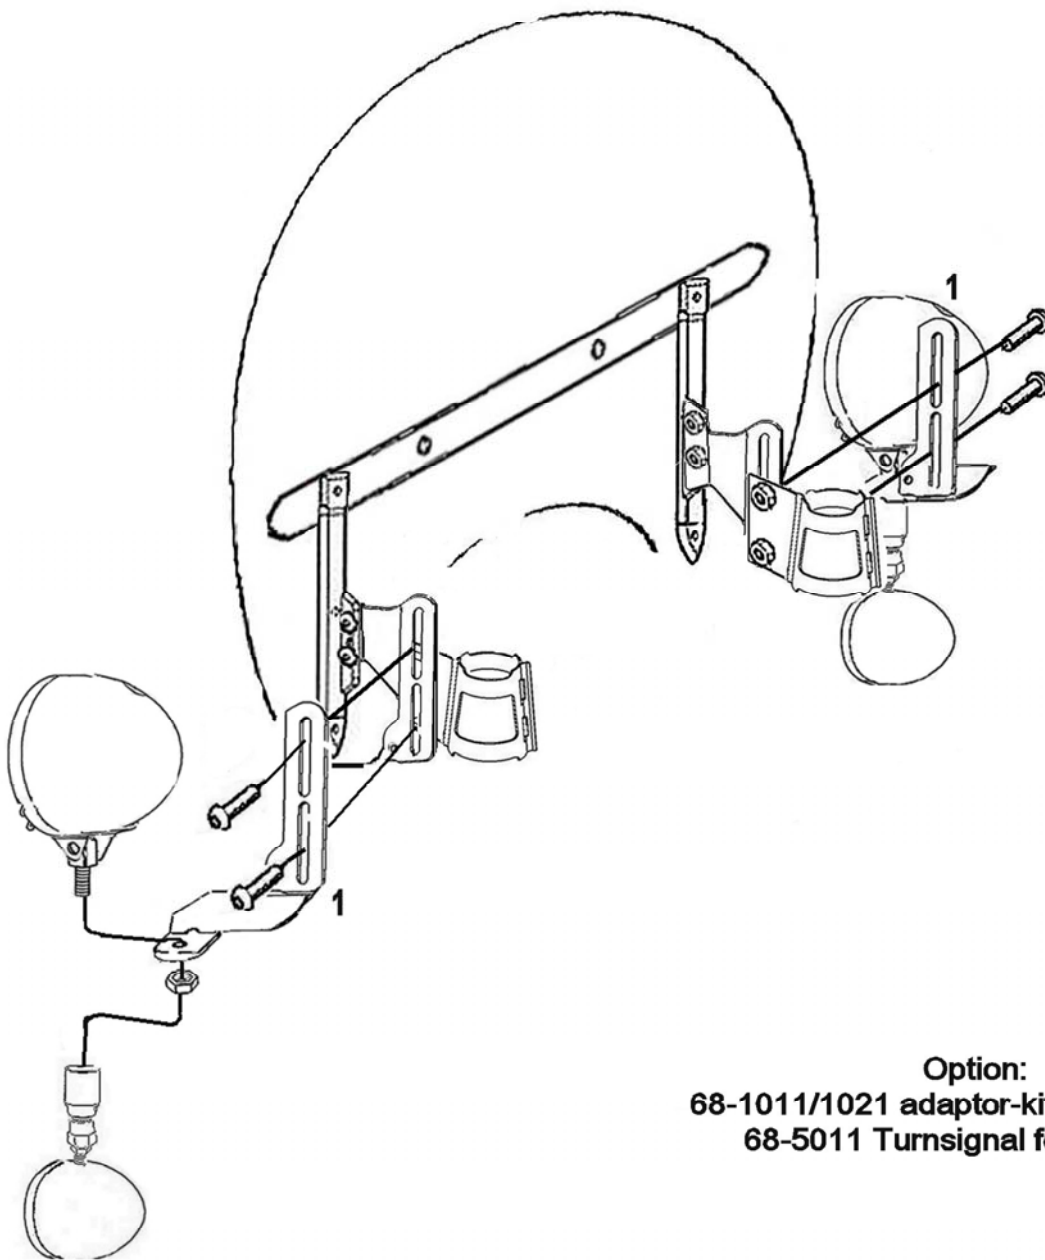

Components

1	Spotlight bracket set	1x
---	-----------------------	----

Option:
68-1011/1021 adaptor-kit for Turnsignal
68-5011 Turnsignal for Spotlight