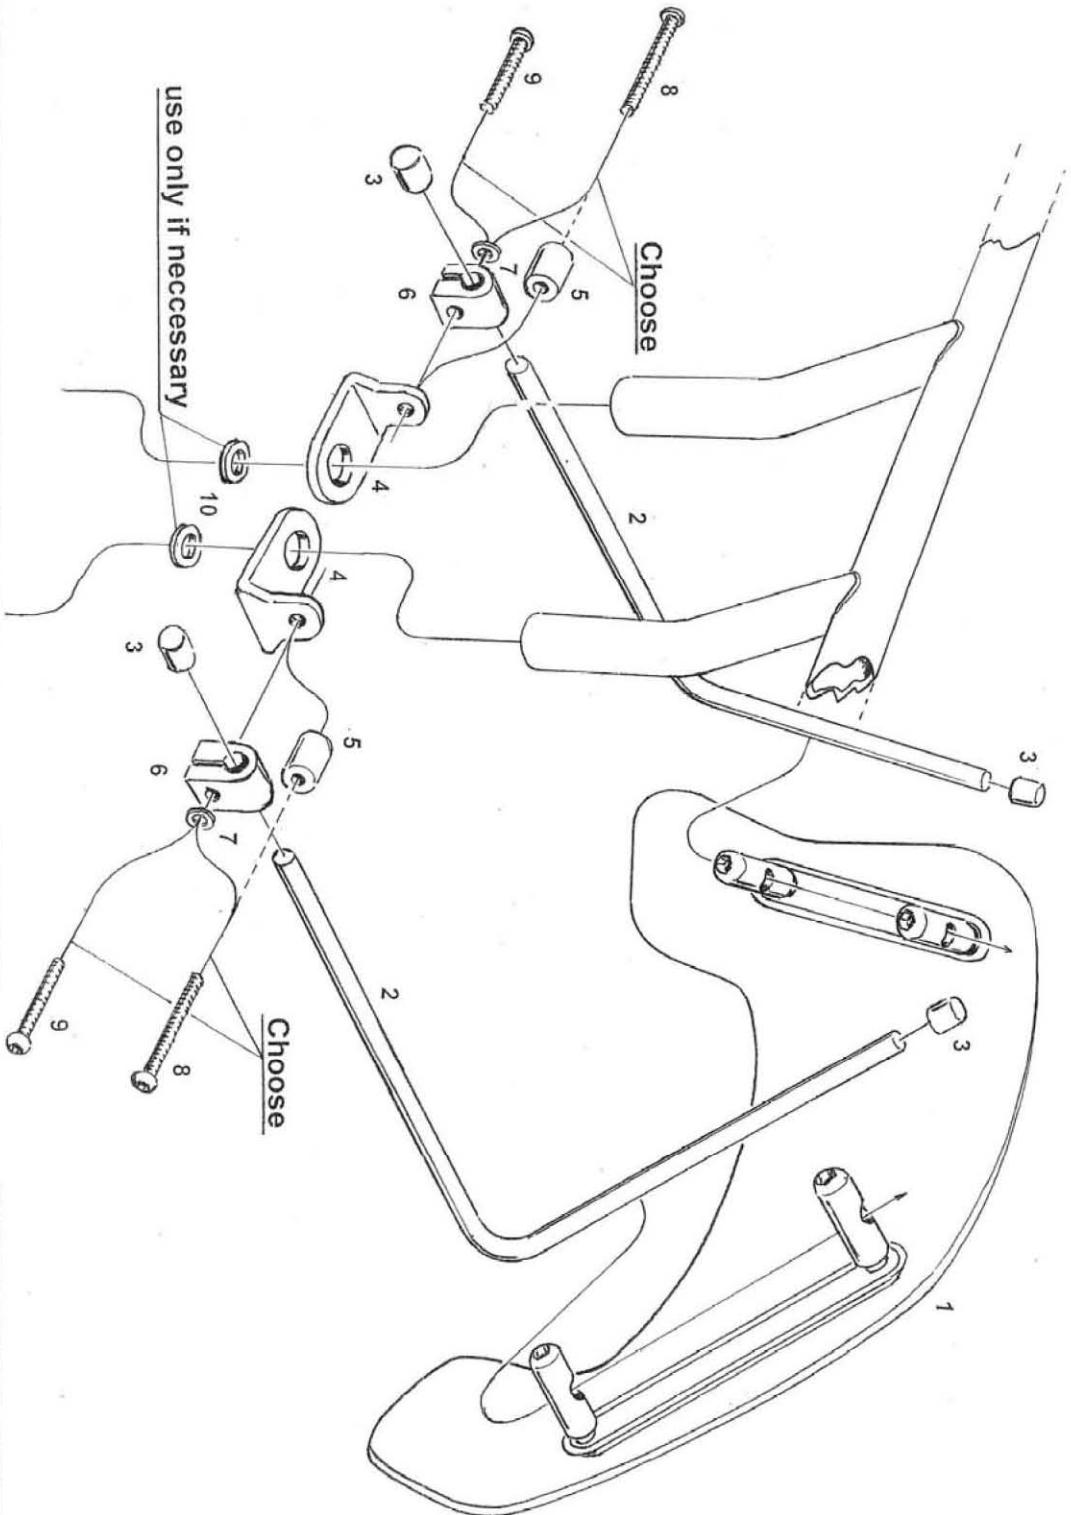

Windshield 'Shorty'

Art. no. 57 - 420

Components		
1	Wind shield (pre assembled)	1x
2	Rod	2x
3	Rubber plug	4x
4	Mounting plate	2x
5	Spacer Ø14 x Ø6,5 x 20mm	2x
6	Clamp (special part)	2x
7	Washer M6	2x
8	Allenhead bolt M6 x 50mm	2x
9	Allenhead bolt M6 x 30mm	2x
10	Washer Ø32 x Ø12,5 x 1mm	2x