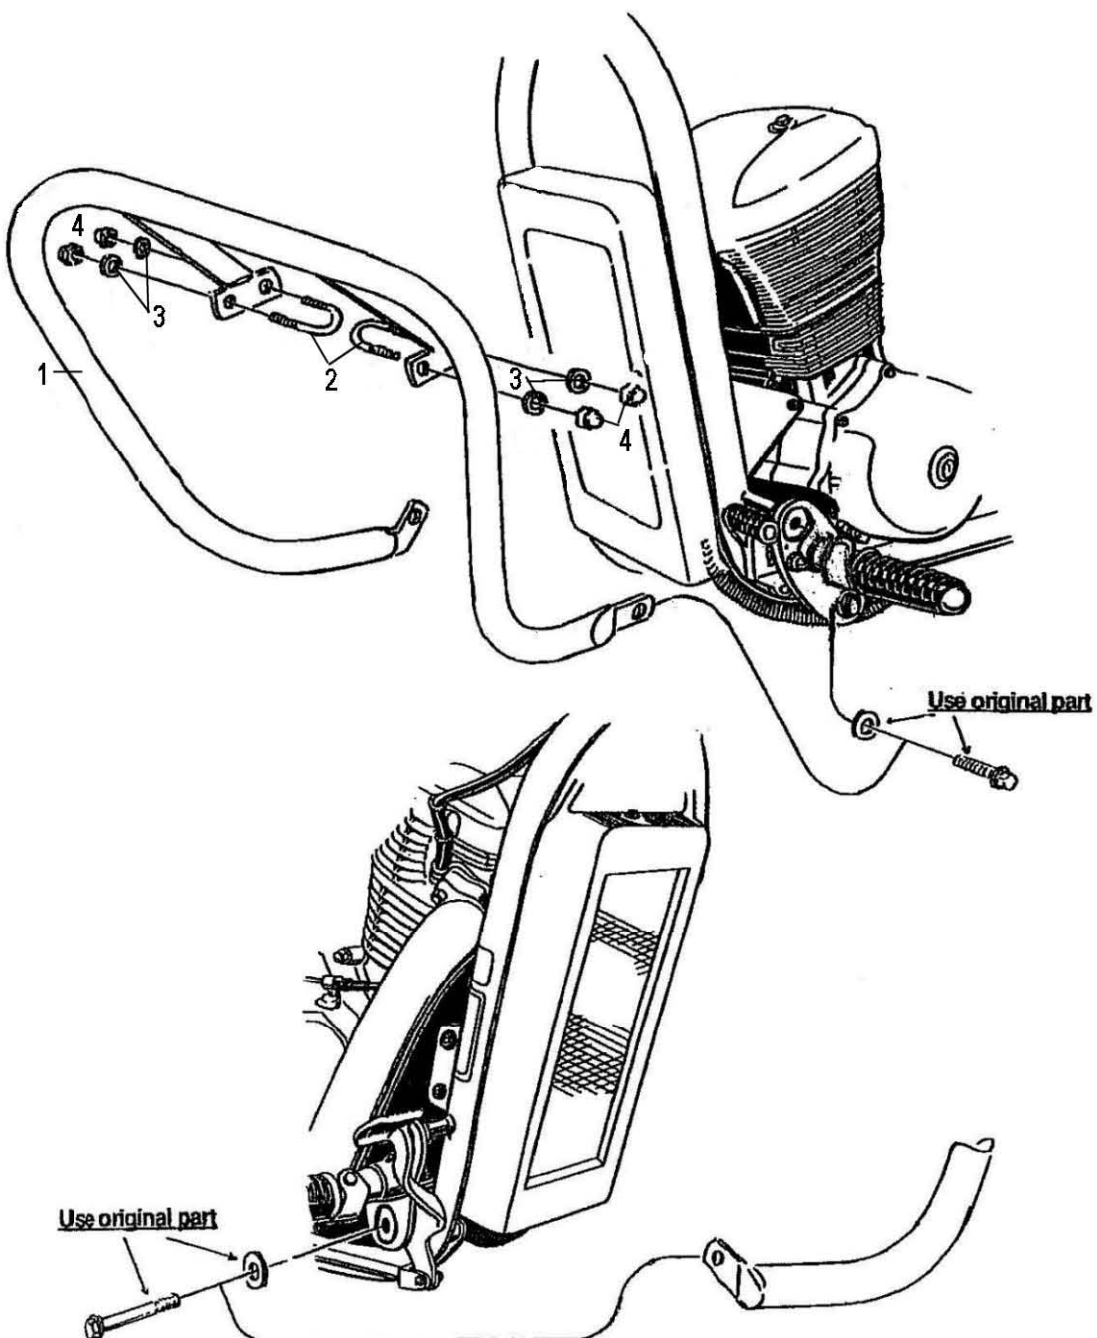

**HIGHWAY HAWK**  
*passion for chrome*

**FatBar**  
**Honda VT 600**  
Art.no. 591-011

**Components**

1	Fat Bar	1x
2	U-clamp M6	2x
3	Washer M6	4x
4	Capnut M6	4x

This accessory should be mounted by a professional mechanic only.  
MotoLux International B.V. / Highway Hawk can not be held responsible for improper installation.