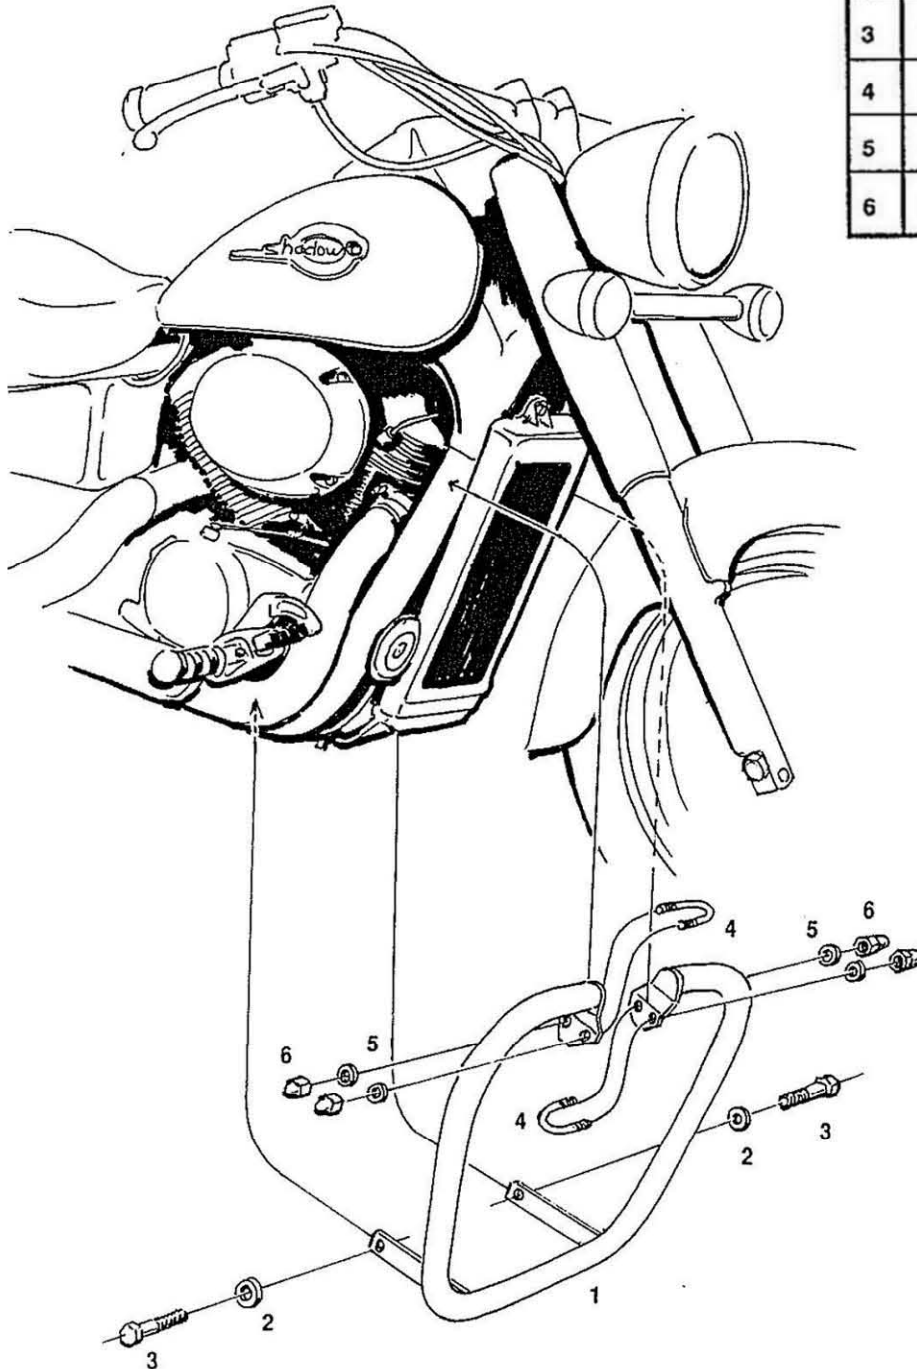

HIGHWAY HAWK
passion for chrome

Fat Bar
Honda VT 750 ACE
Art.no. 591-013

Components

1	Engine Bar	1x
2	Washer M8	2x
3	Bolt M8 x 40mm	2x
4	U-Clamp M6	2x
5	Washer M6	4x
6	Capnut M6	4x

This accessory should be mounted by a professional mechanic only.
MotoLux International B.V. / Highway Hawk can not be held responsible for improper installation.