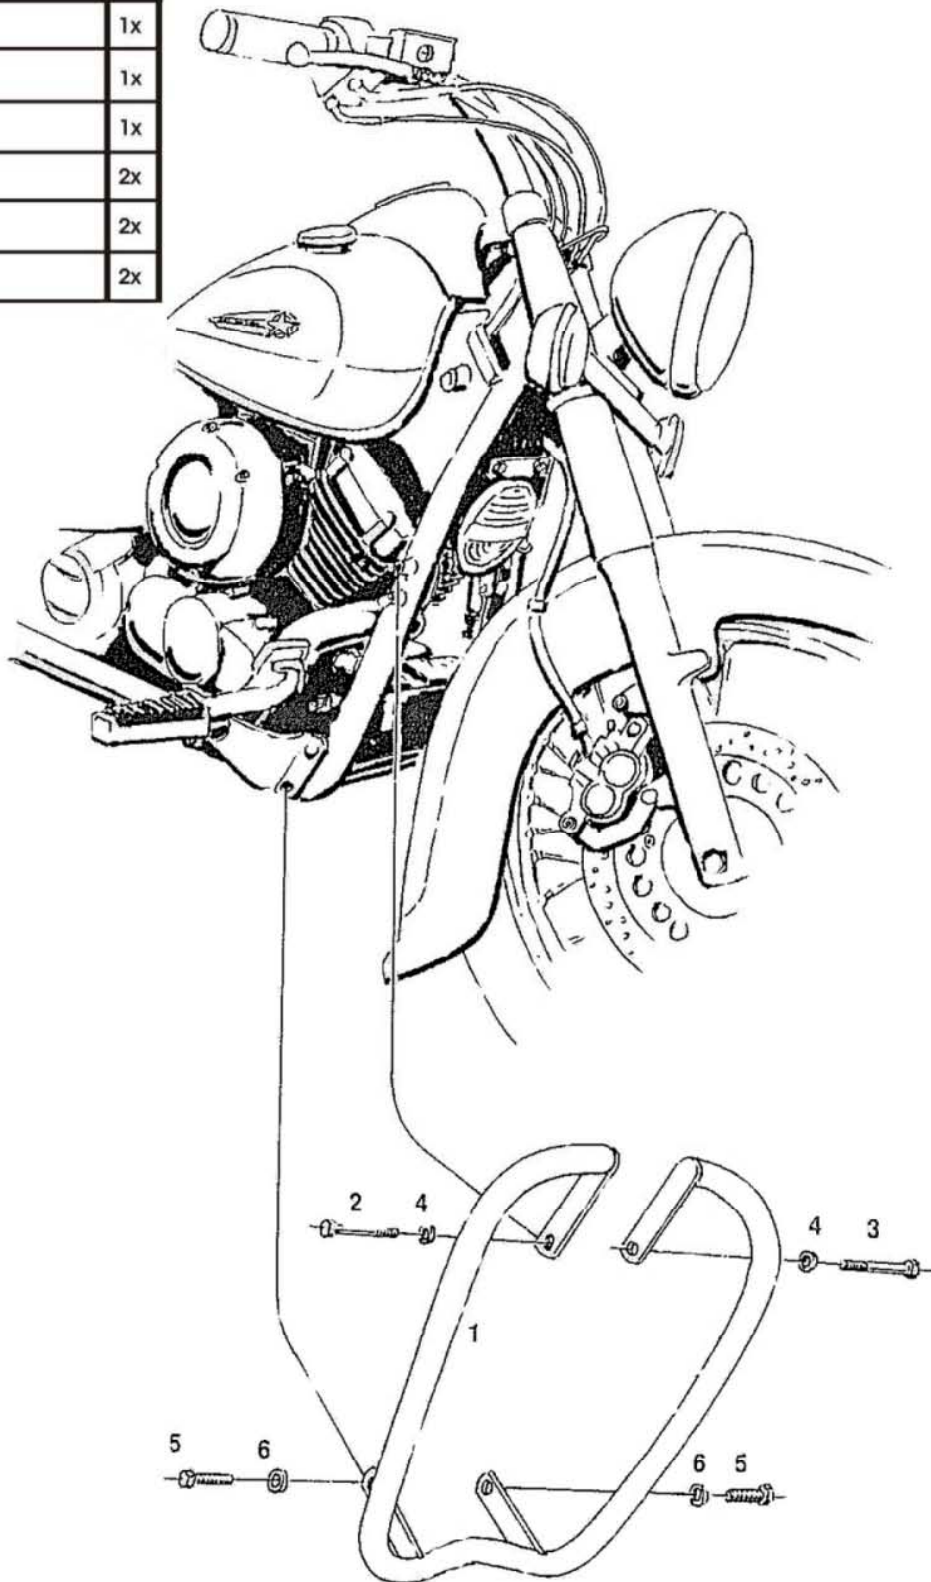

HIGHWAY HAWK

passion for chrome

Fat Bar Yamaha XVS 650

Art.no. 592-014

Components

1	Engine Bar	1x
2	Bolt M8 x 70	1x
3	Bolt M8 x 85	1x
4	Washer M8	2x
5	Bolt M10 x 30	2x
6	Washer M10	2x

© Moto-Lux Specialties B.V. advises installation by a professional mechanic.
We do not accept responsibility for improper installation.