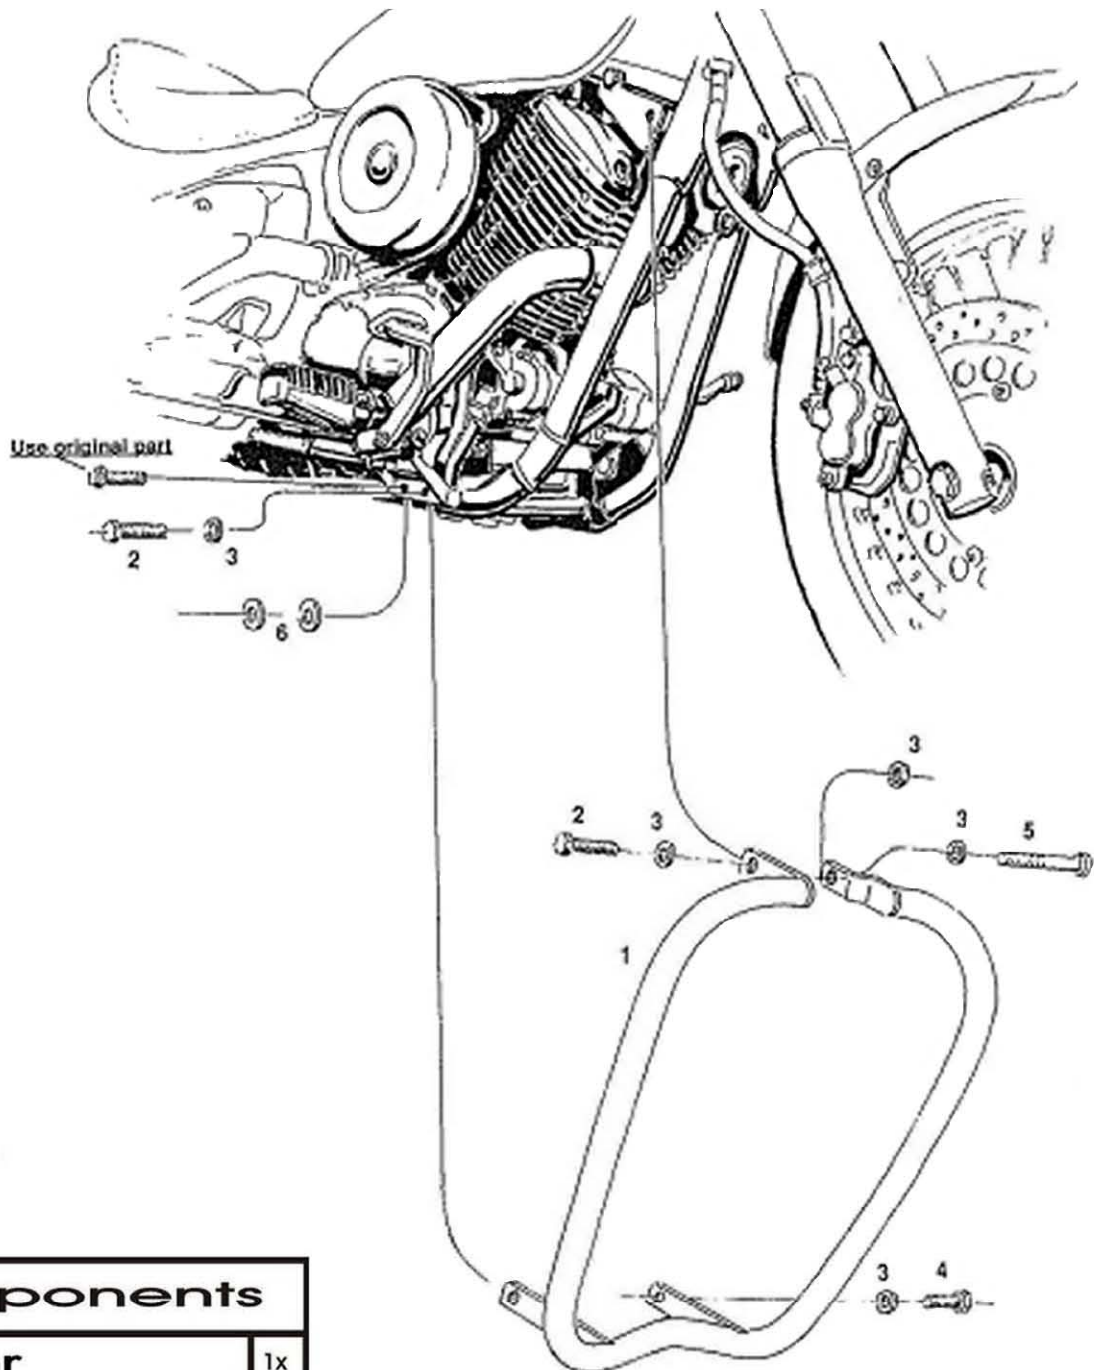

# Engine bar Yamaha XVS 1100

Art.no. 592-015

## Components

1	Fat bar	1x
2	Bolt M10 x 35	2x
3	Washer M10	5x
4	Bolt M10 x 25	1x
5	Bolt M10 x 60	1x
6	Washer M10 x2.5	2x

This accessory should be mounted by a professional mechanic only.

MotoLux International B.V. / Highway Hawk can not be held responsible for improper installation.