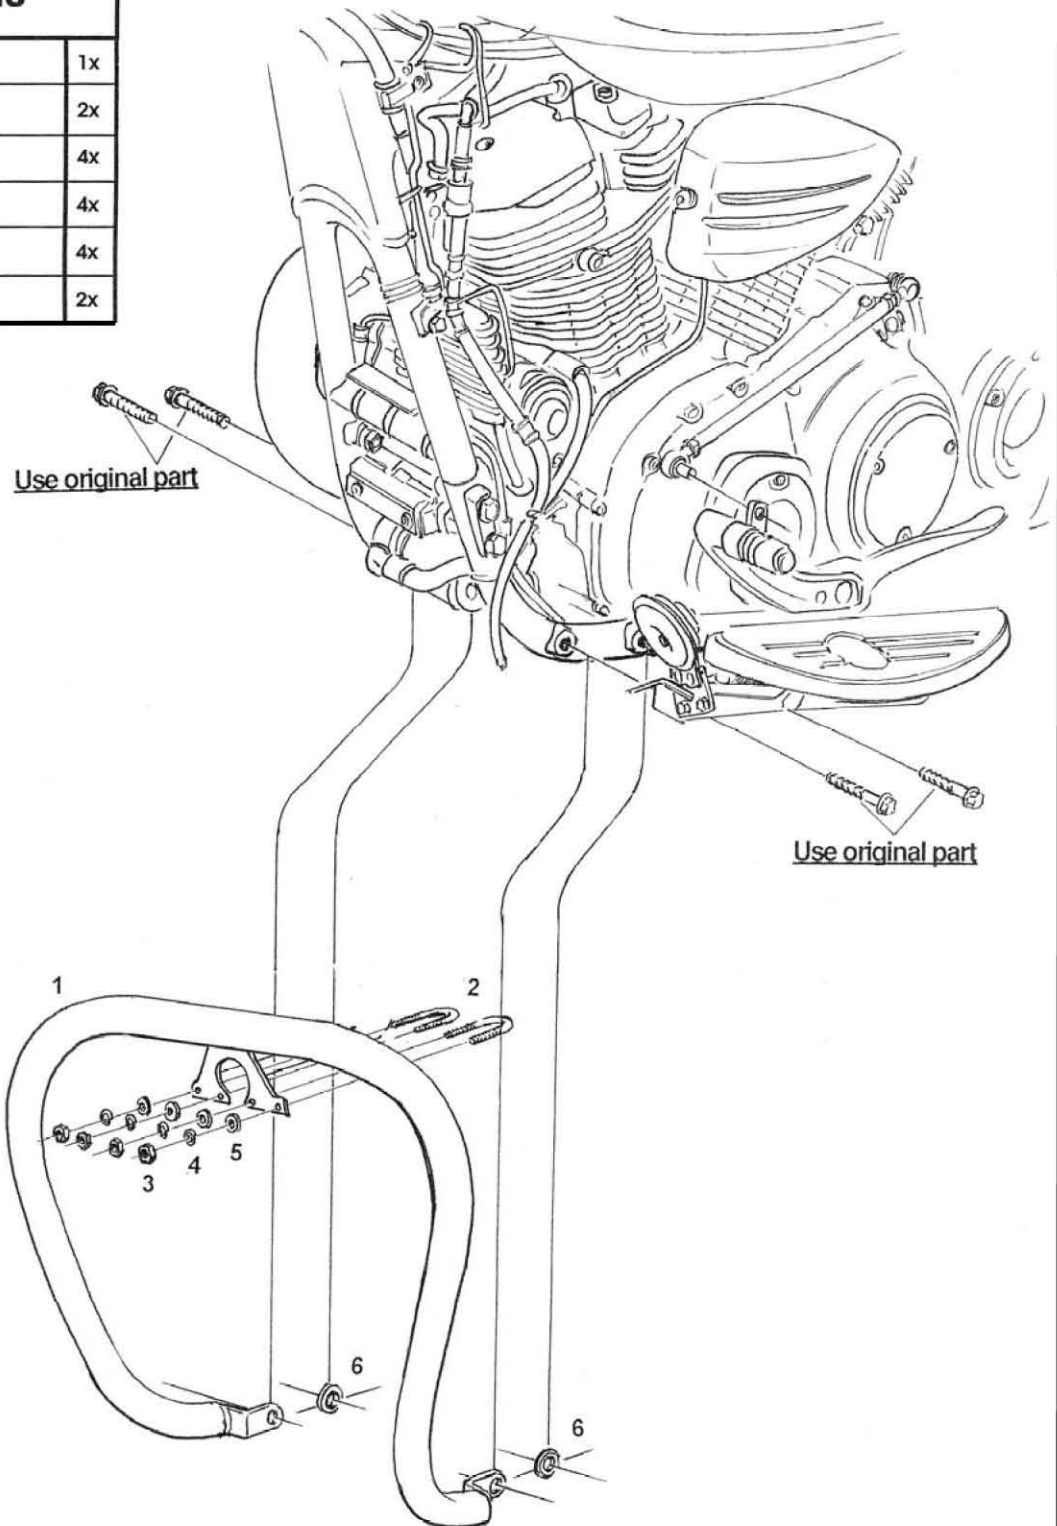

**Components**

1	Fat Bar	1x
2	U-clamp M6	2x
3	Nut M6	4x
4	Lockwasher M6	4x
5	Washer M6	4x
6	Spacer Ø20 x Ø10,5 x 5mm	2x

This accessory should be mounted by a professional mechanic only.  
 MotoLux International B.V. / Highway Hawk can not be held responsible for improper installation.