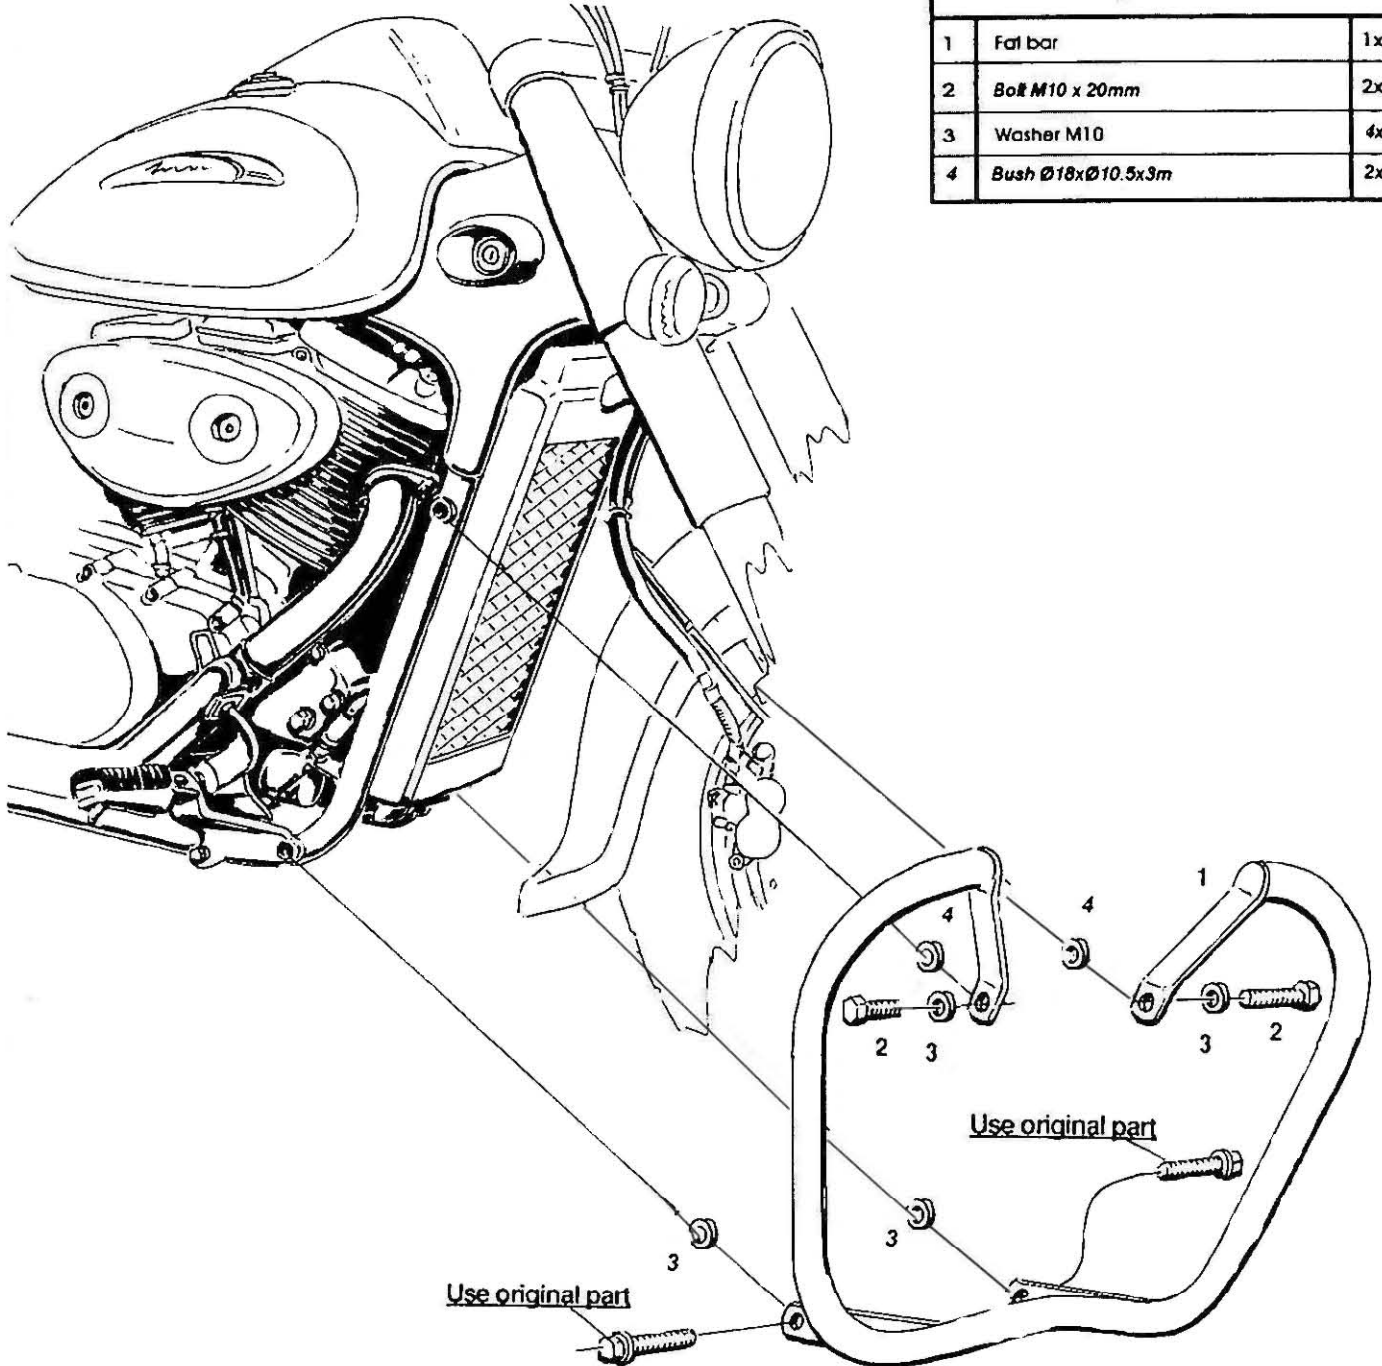

HIGHWAY HAWK

passion for chrome

Fat Bar

Suzuki VL 800 Volusia / C 800 Intruder

M 800 Intruder

Art. no. 593 - 014

Components

1	Fat bar	1x
2	Bolt M10 x 20mm	2x
3	Washer M10	4x
4	Bush $\varnothing 18 \times \varnothing 10.5 \times 3\text{m}$	2x

This accessory should be mounted by a professional mechanic only.
MotoLux International B.V. / Highway Hawk can not be held responsible for improper installation.

© Moto-Lux Specialties B.V.
Barneveld - The Netherlands