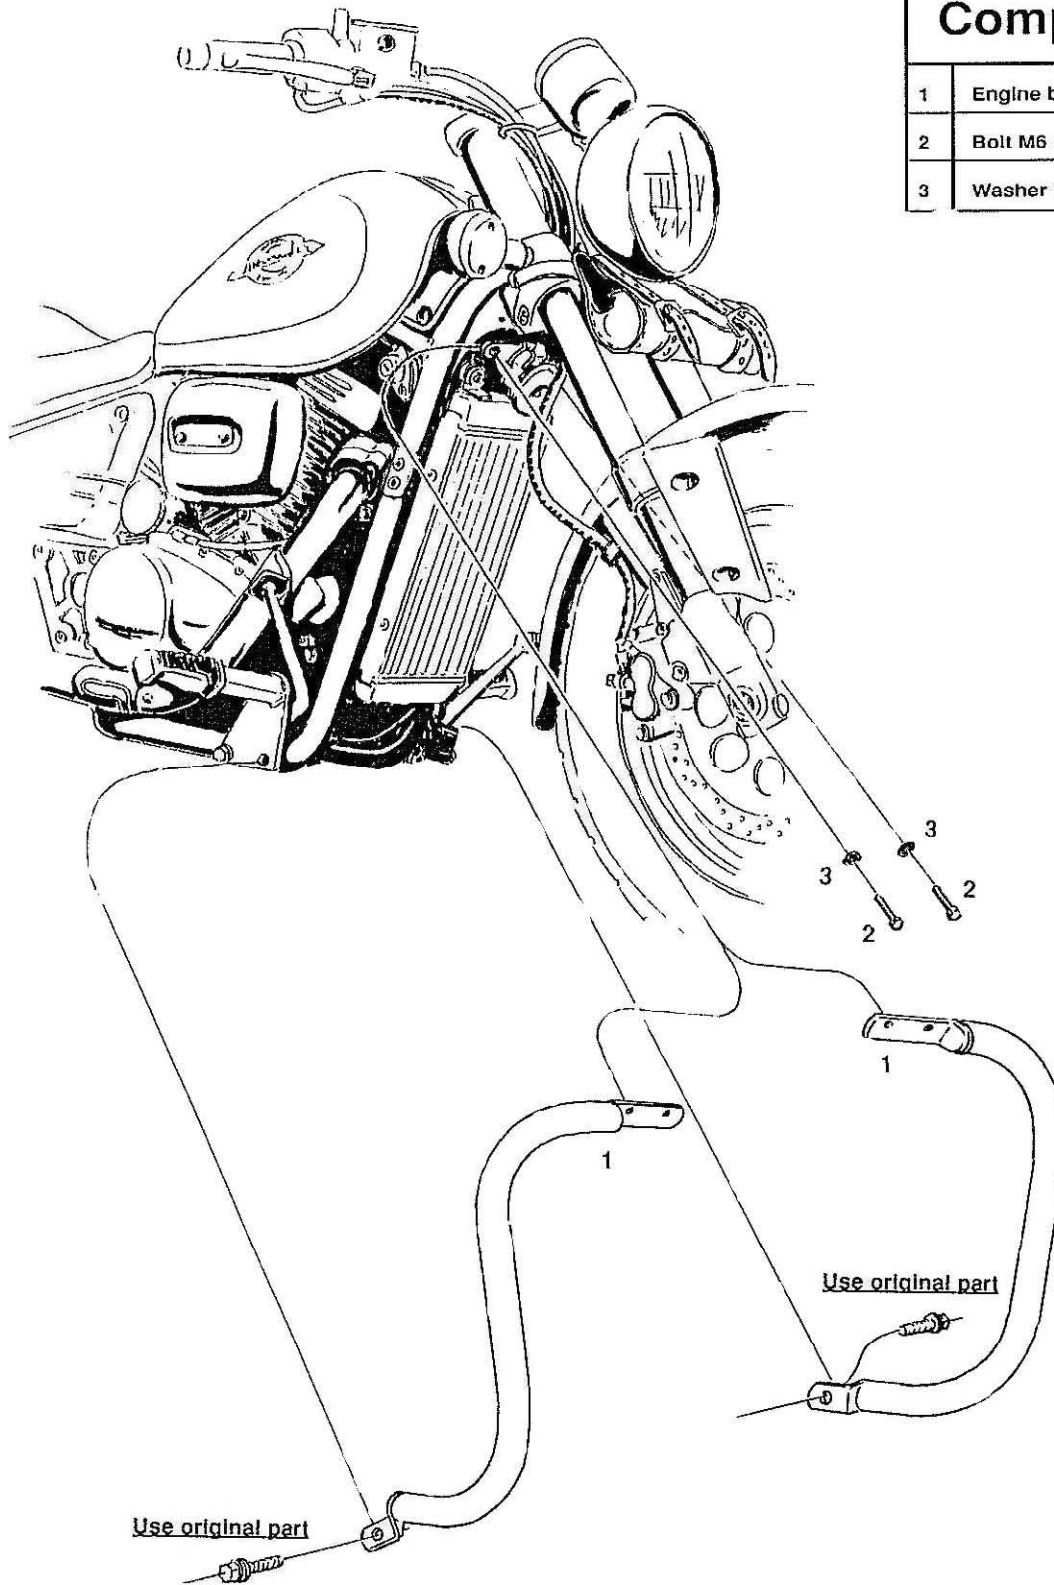

# Engine bar Suzuki VZ800

Art. no. 593 - 015

## Components

|   |                |    |
|---|----------------|----|
| 1 | Engine bar     | 1x |
| 2 | Bolt M6 x 25mm | 2x |
| 3 | Washer M6      | 2x |

This accessory should be mounted by a professional mechanic only.  
MotoLux International B.V. / Highway Hawk can not be held responsible for improper installation.