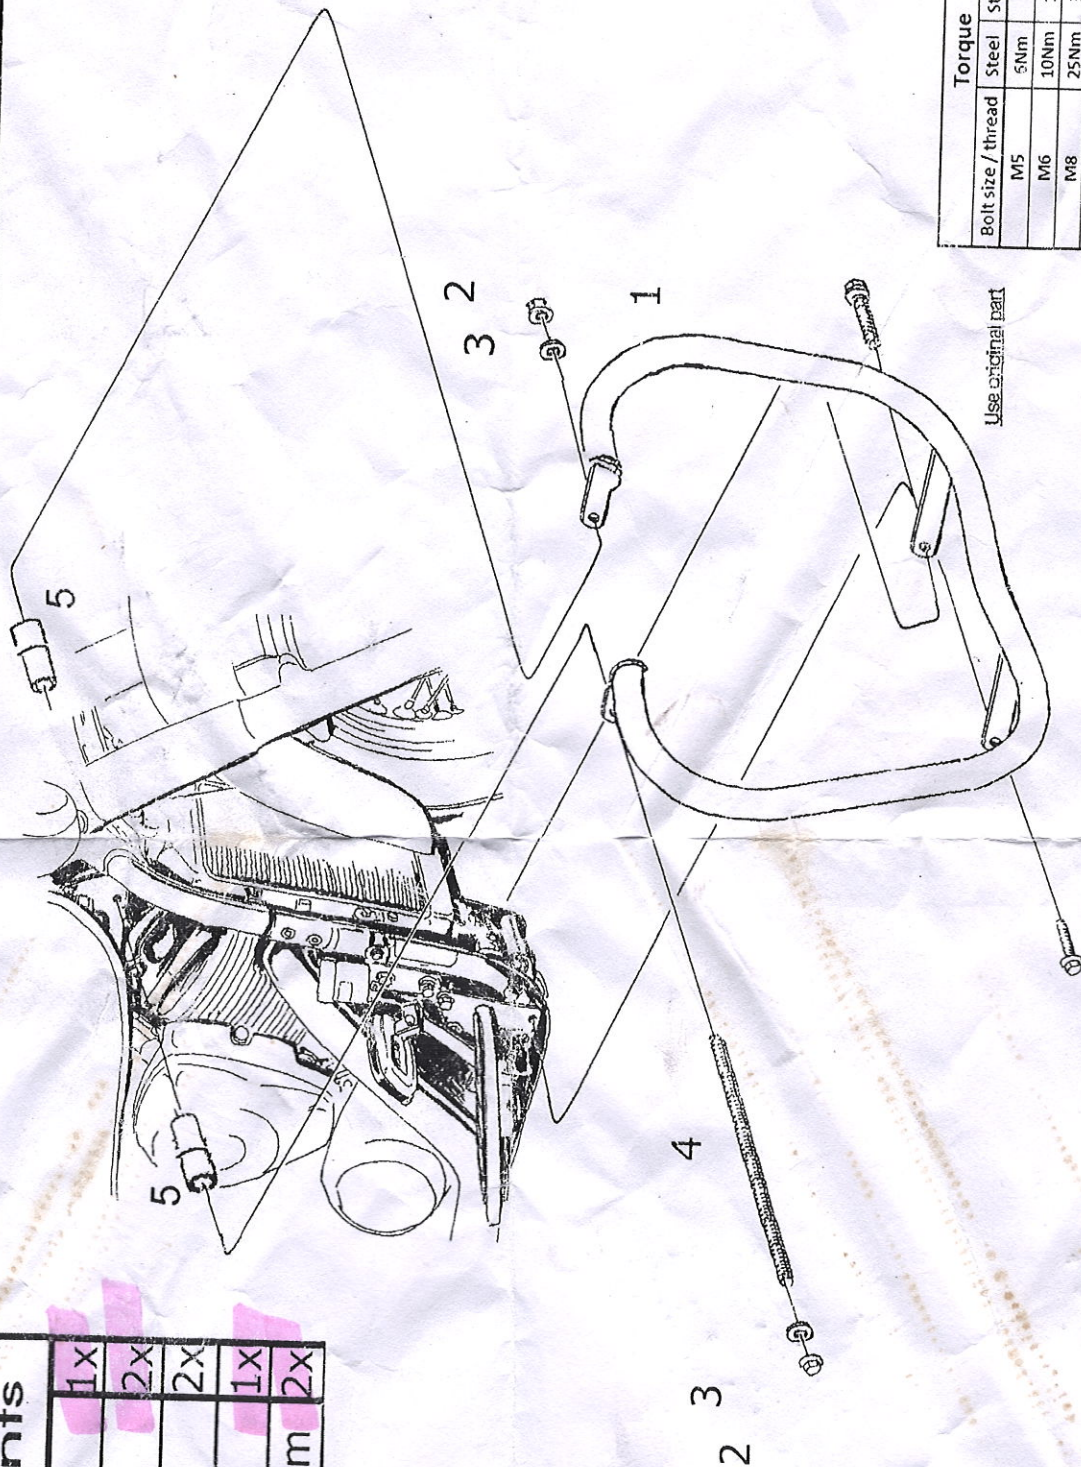

HIGHWAY HAWK
passion for chrome

Extreme fatbar Ø38 593-016

HIGHWAY HAWK
passion for chrome

Components

1	Fatbar Ø32	1x
2	Capnut M10	2x
3	Washer M10	2x
4	Rod M10 x 280	1x
5	Bush Ø24 x 38mm	2x

Bolt size / thread	Torque	
	Steel	Steel 8.8 / stainless
M5	5Nm	9Nm
M6	10Nm	15Nm
M8	25Nm	37Nm
M10x1.25	57Nm	83Nm
M12x1.25	101Nm	149Nm
M12	87Nm	130Nm
		62Nm

Please check all fixings and mounting points before assembly as listed on the mounting instruction sheet.

This accessory should be mounted by a professional mechanic only. Motolux International B.V. / Highway Hawk can not be held responsible for improper installation.