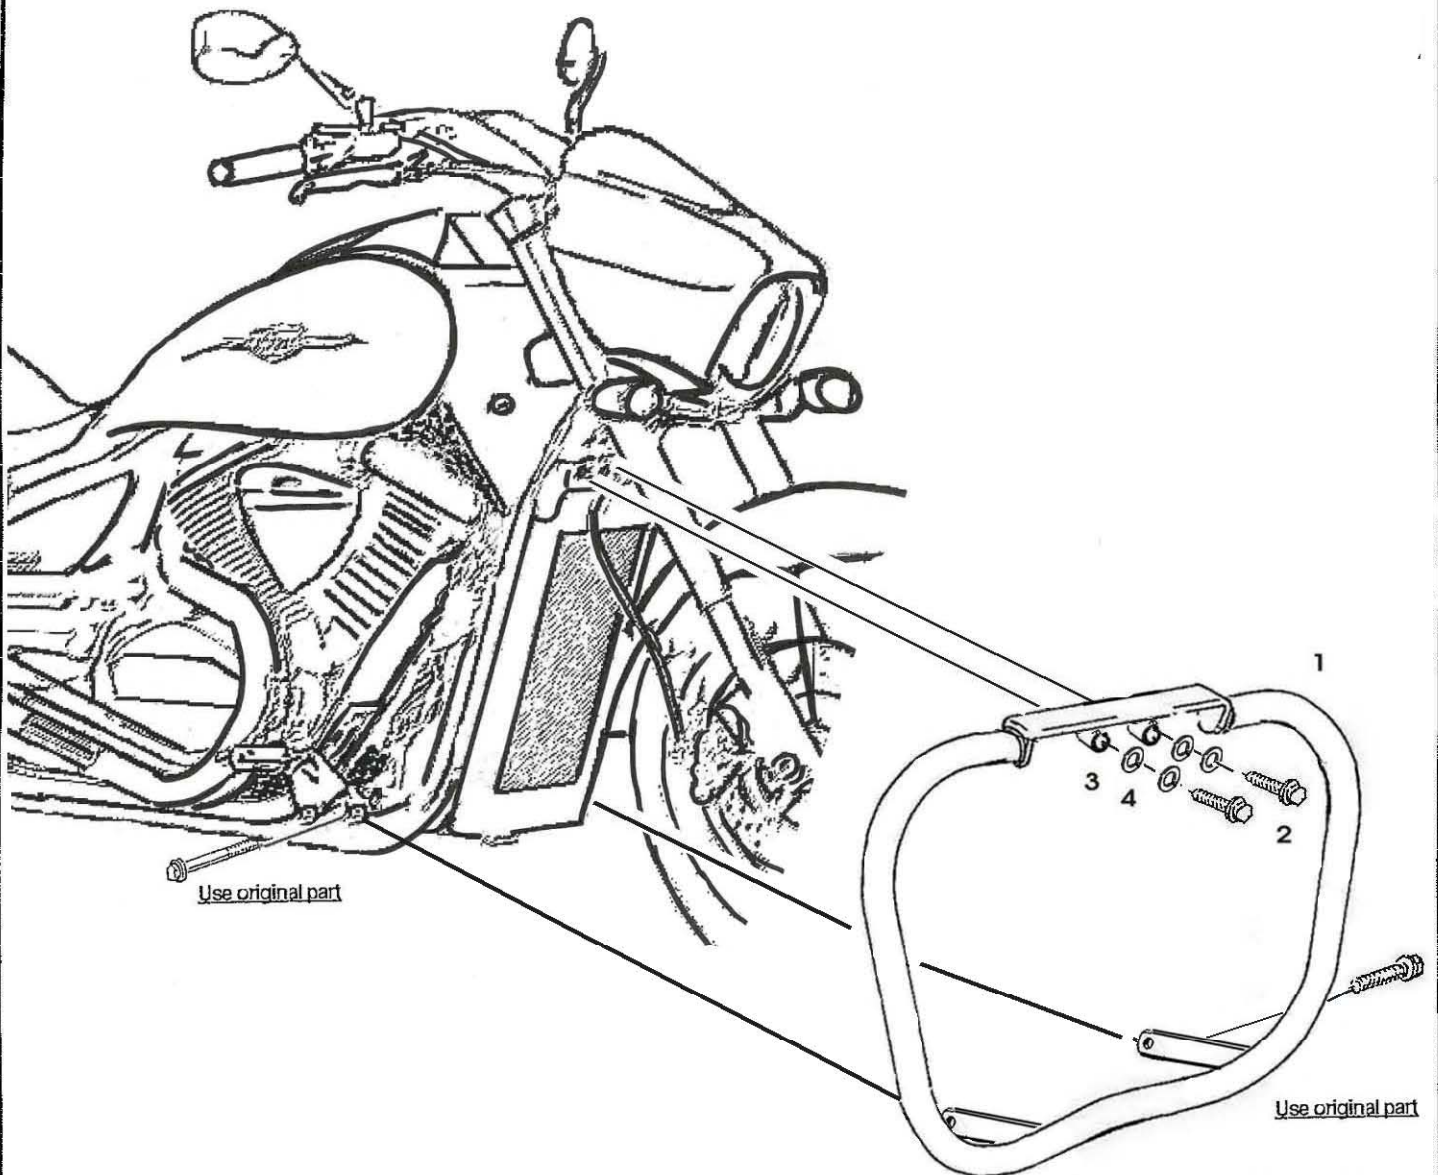

**HIGHWAY HAWK**  
*passion for chrome*

Extreme Fatbar Ø38  
**Suzuki M1500**  
Art.no. 593-018

Components		
1	Extreme Fatbar Ø38	1x
2	Bolt M6 x 70	2x
3	Washer M6	4x
4	Springwasher M6	2x

This accessory should be mounted by a professional mechanic only.  
MotoLux International B.V. / Highway Hawk can not be held responsible for improper installation.