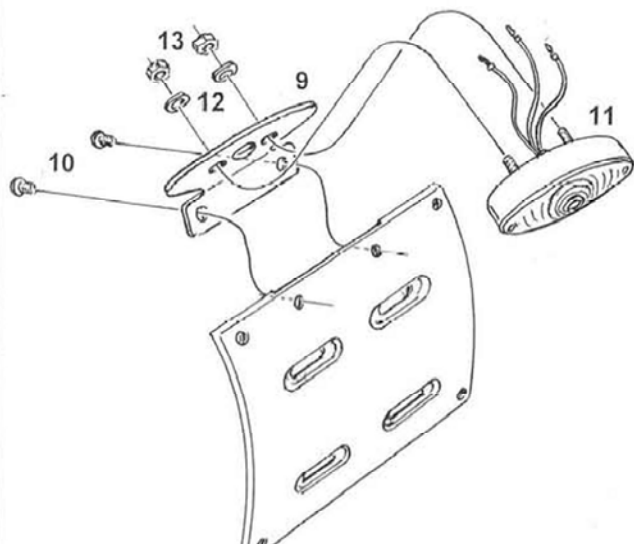

© Moto-Lux Specialties B.V. advises installation by a professional mechanic.
We do not accept responsibility for improper installation.

© Moto-Lux Specialties B.V.
Barneveld - The Netherlands