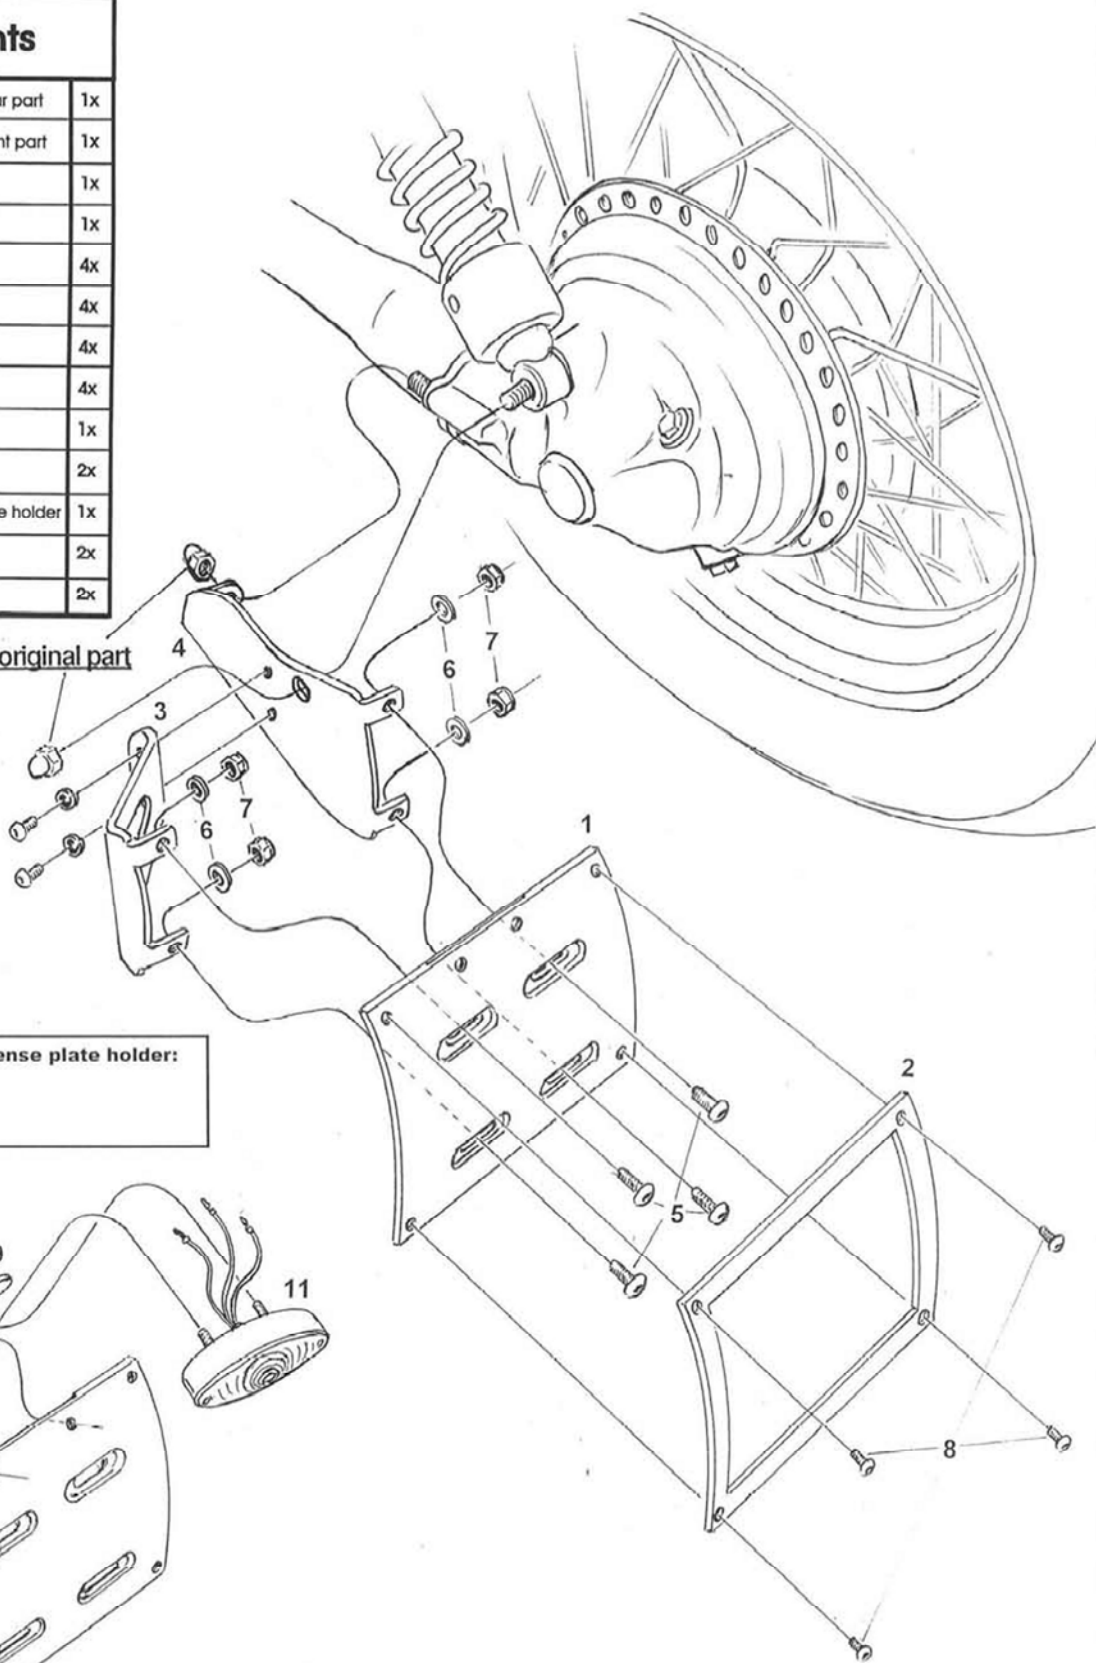

HIGHWAY HAWK

passion for chrome

License Plate holder Radius

Suzuki VS 600 - 1400

Art. no. 59-061 / 593-0600

Components

1	Radius license plate holder rear part	1x
2	Radius license plate holder front part	1x
3	Bracket front part	1x
4	bracket rear part	1x
5	Allenhead bolt M6 x 11mm	4x
6	Washer M6	4x
7	Locknut M6	4x
8	Allenhead bolt M6 x 11mm	4x
9	Bracket for LED light*	1x
10	Allenhead bolt M6 x 5mm	2x
11	LED light for Radius license plate holder	1x
12	Washer M8 / Washer M3	2x
13	Nut M8 / Nut M3	2x

Use original part

*LED lights for Radius License plate holder:

LED Lights art. no. 68-0602
Mini LED art. no. 68-0601