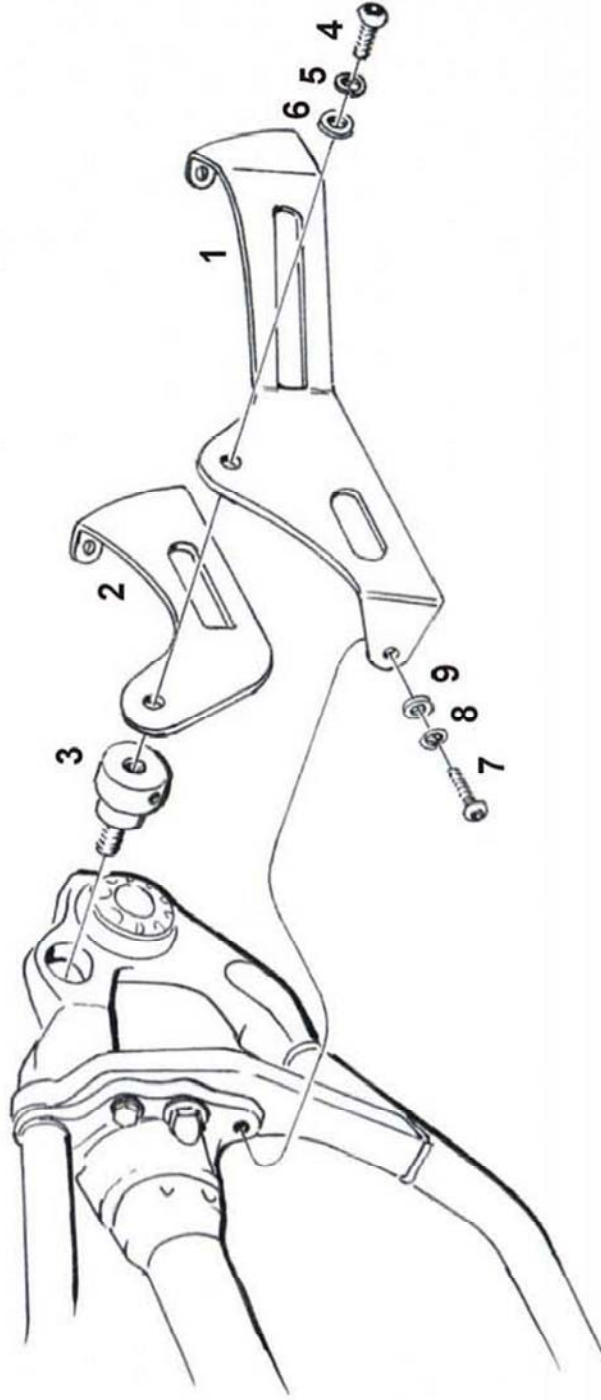

Components

1	Bracket part A	1X
2	Bracket part B	1X
3	Special part	1X
4	Allenhead bolt M8 x 20mm	1X
5	Lock washer M8	1X
6	Washer M8	1X
7	Allenhead bolt M6 x 25mm	1X
8	Lock washer M6	1X
9	Washer M6	1X

For License plate holder check