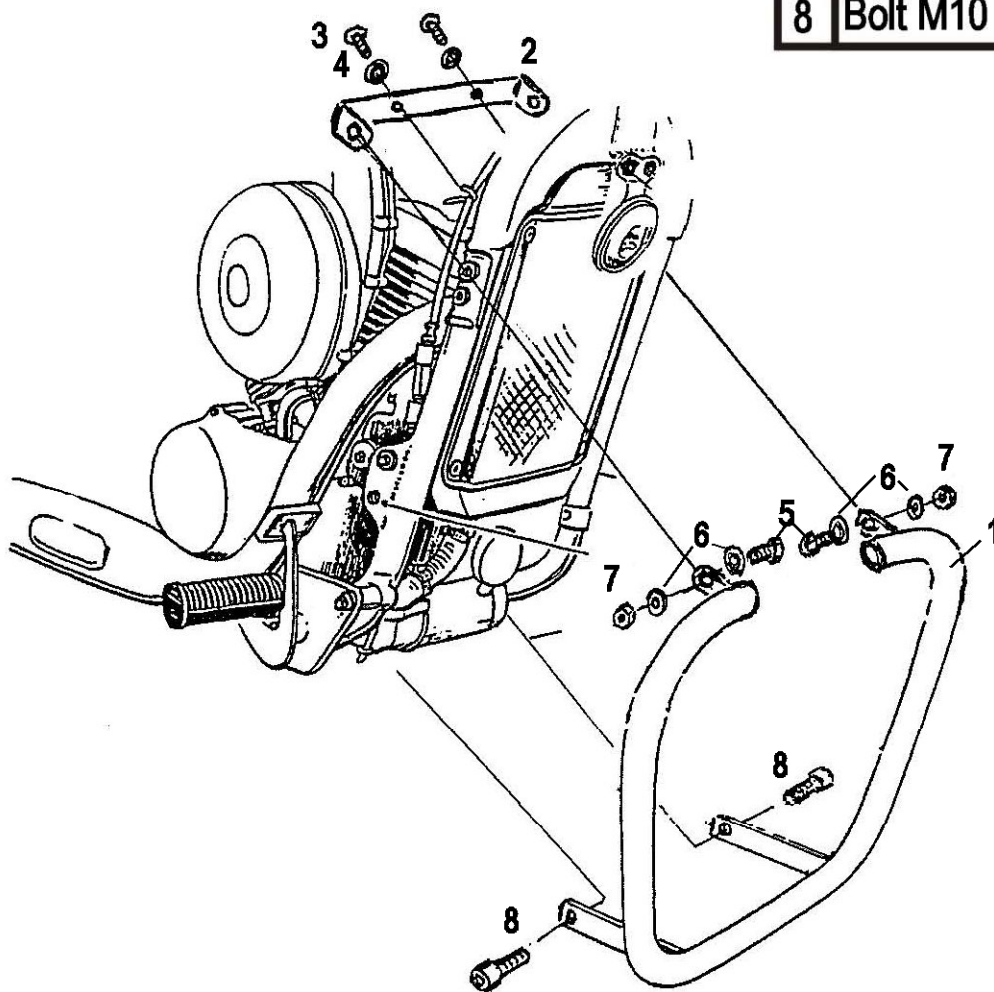

HIGHWAY HAWK
passion for chrome

Extreme Fatbar Ø38
Kawasaki VN 800
Art.no. 594-014

Components

| | | |
|---|------------------|----|
| 1 | Engine bar | 1x |
| 2 | Mounting bracket | 1x |
| 3 | Bolt M6 x 30mm | 2x |
| 4 | Washer M6 | 2x |
| 5 | Bolt M8 x 20mm | 2x |
| 6 | Locknut M8 | 2x |
| 7 | Washer M8 | 4x |
| 8 | Bolt M10 x 50mm | 2x |