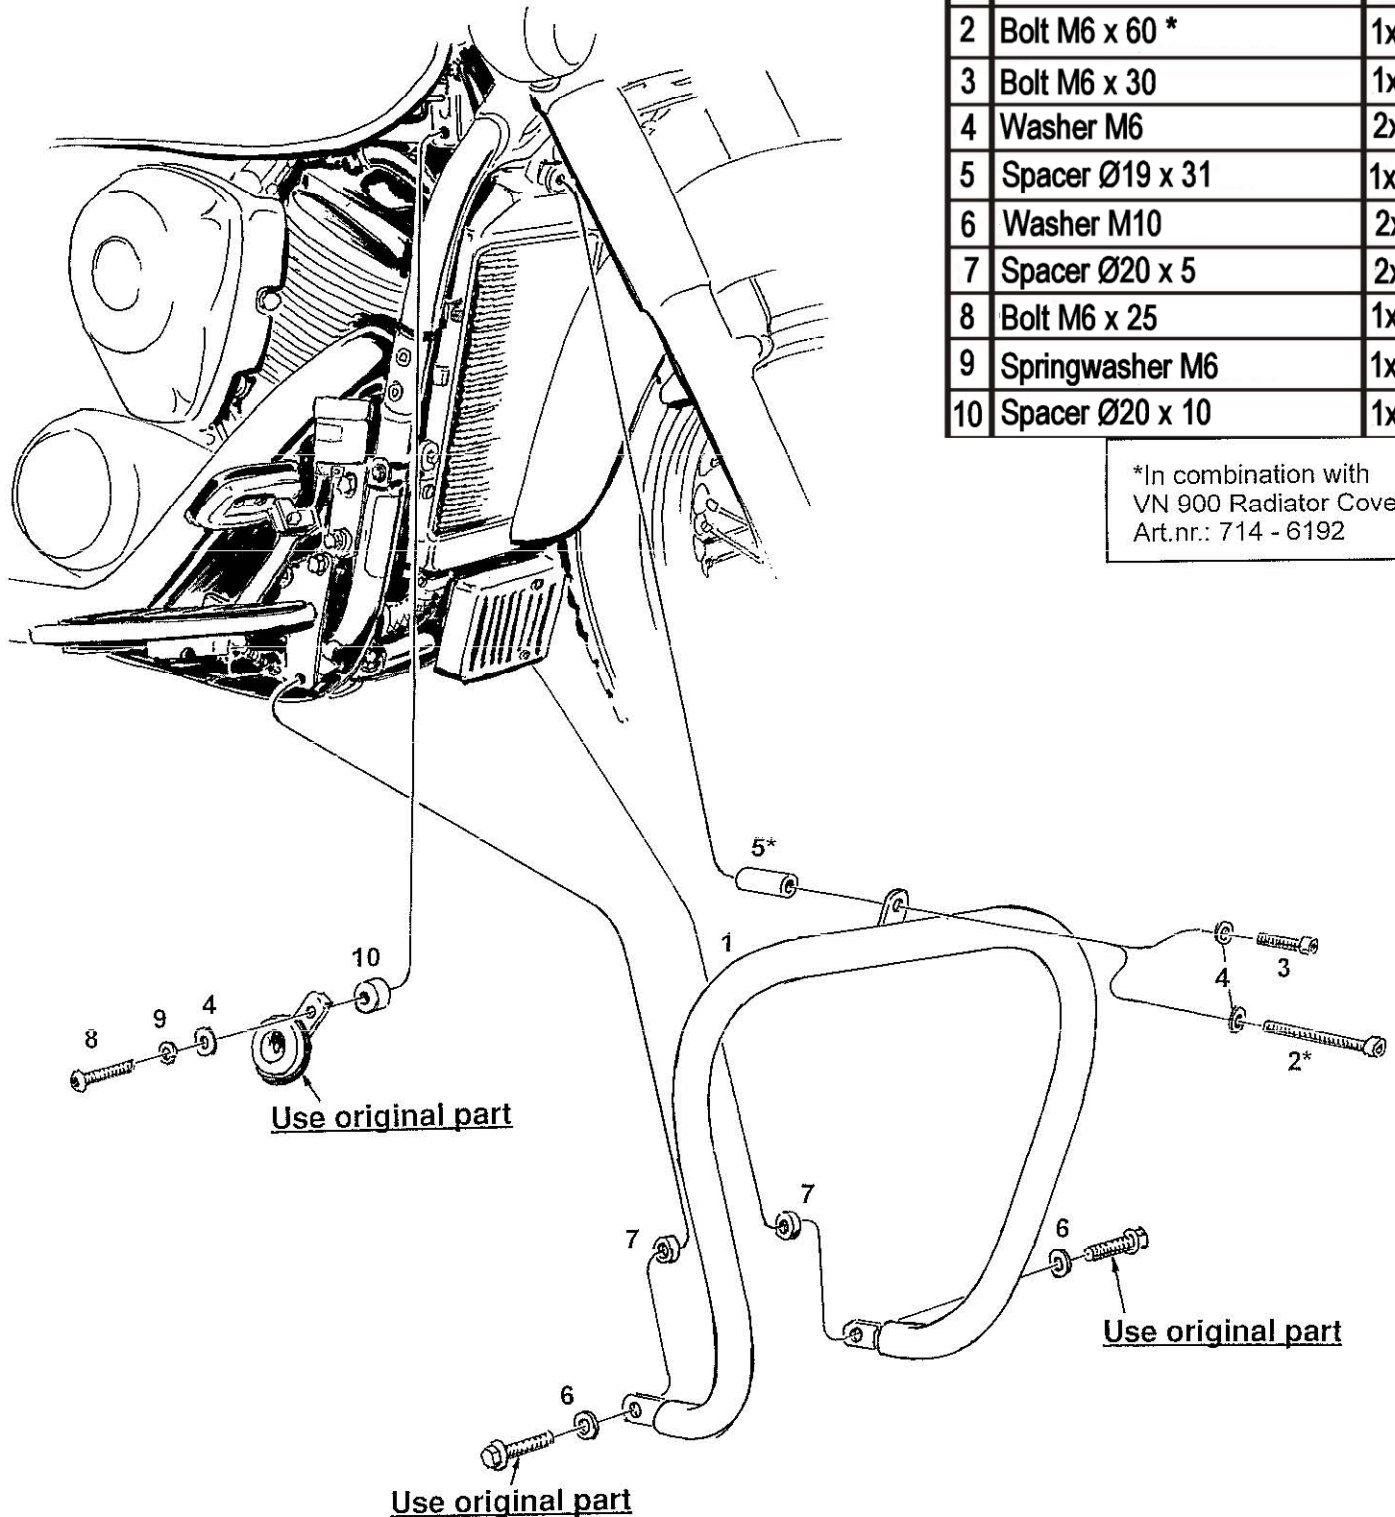

**HIGHWAY HAWK**  
*passion for chrome*

**Extreme Fatbar Ø38**  
**Kawasaki VN 900**  
 Art.no. 594-018

**Components**

1	Extreme Fatbar Ø38	1x
2	Bolt M6 x 60 *	1x
3	Bolt M6 x 30	1x
4	Washer M6	2x
5	Spacer Ø19 x 31	1x
6	Washer M10	2x
7	Spacer Ø20 x 5	2x
8	Bolt M6 x 25	1x
9	Springwasher M6	1x
10	Spacer Ø20 x 10	1x

\*In combination with  
 VN 900 Radiator Cover  
 Art.nr.: 714 - 6192

This accessory should be mounted by a professional mechanic only.  
 MotoLux International B.V. / Highway Hawk can not be held responsible for improper installation.