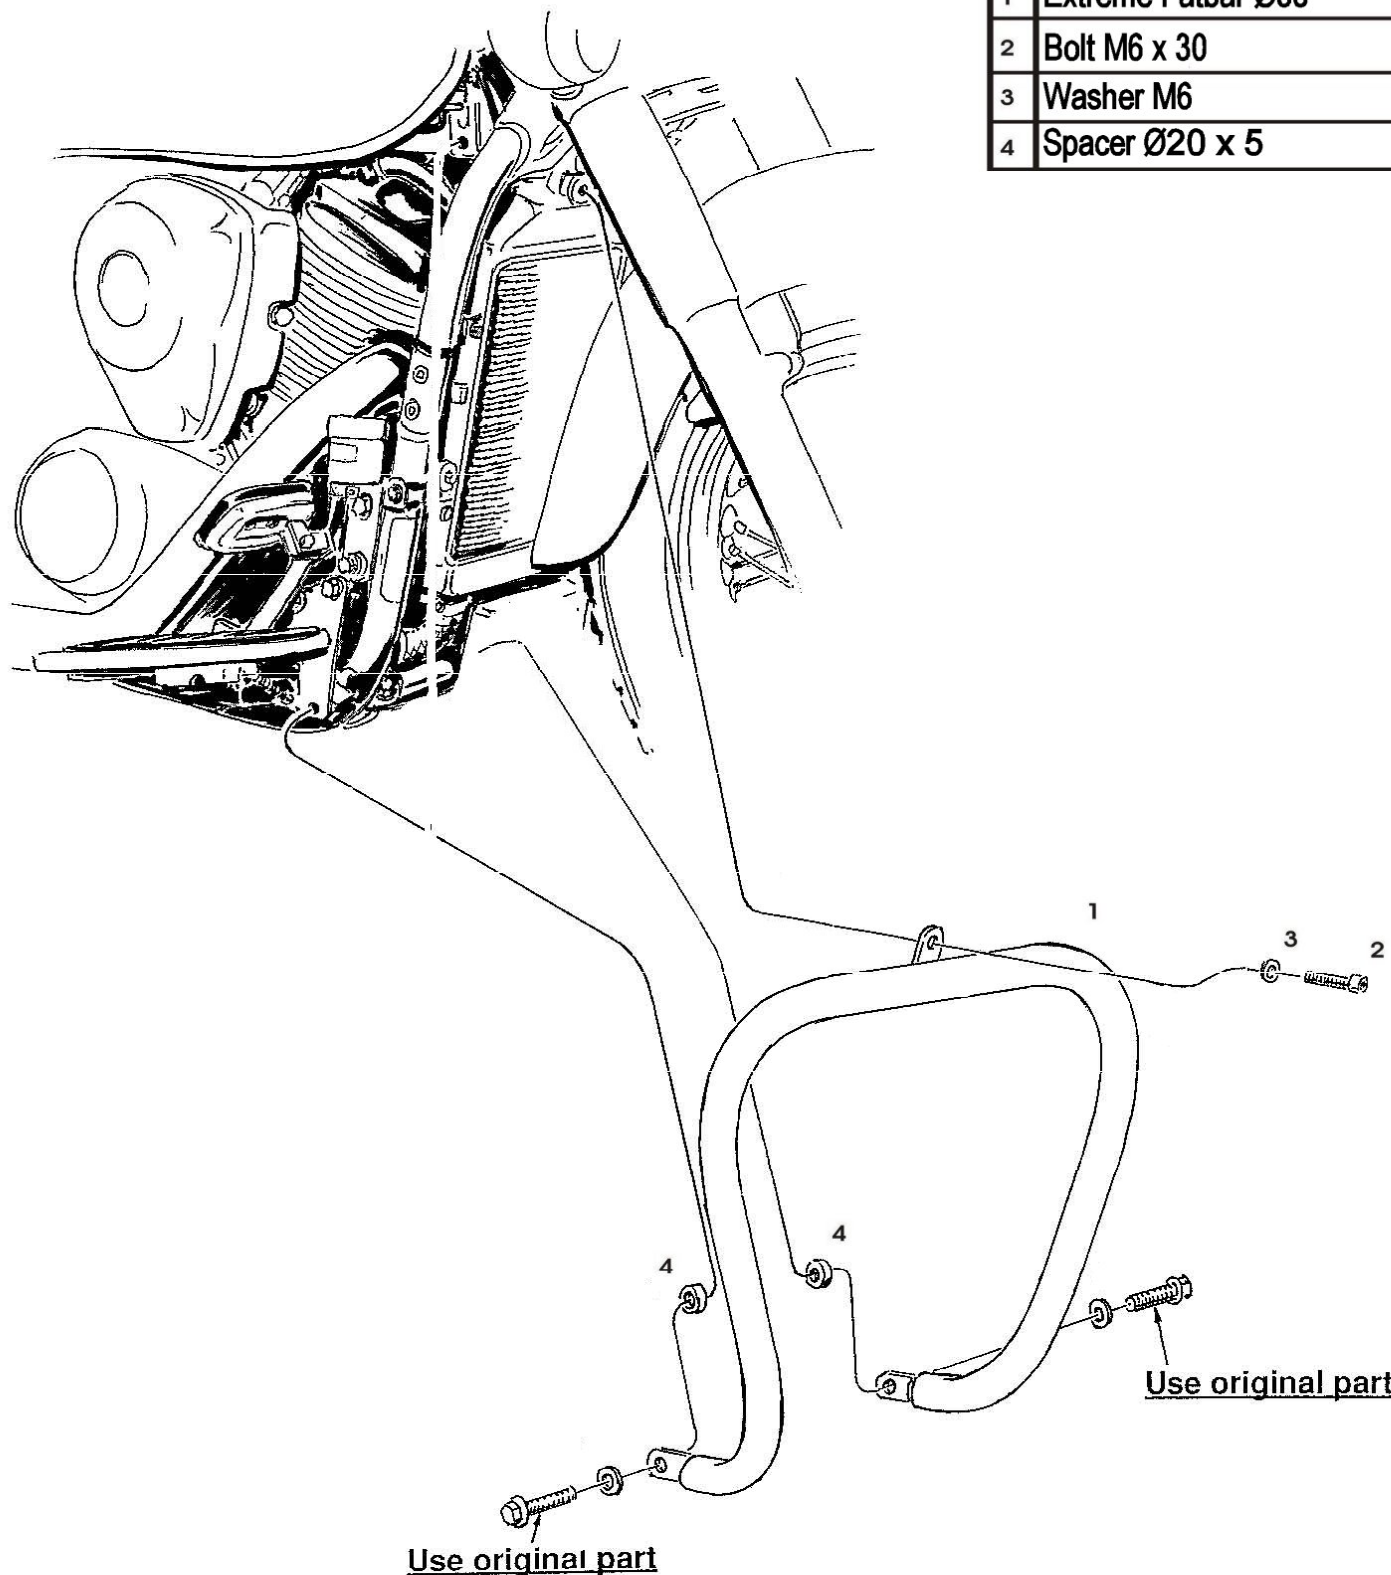

## Extreme Fatbar Ø38 Kawasaki VN1700

Art.no. 594-019

### Components

1	Extreme Fatbar Ø38	1x
2	Bolt M6 x 30	1x
3	Washer M6	1x
4	Spacer Ø20 x 5	2x

© Moto-Lux Specialties B.V. advises installation by a professional mechanic.  
We do not accept responsibility for improper installation.