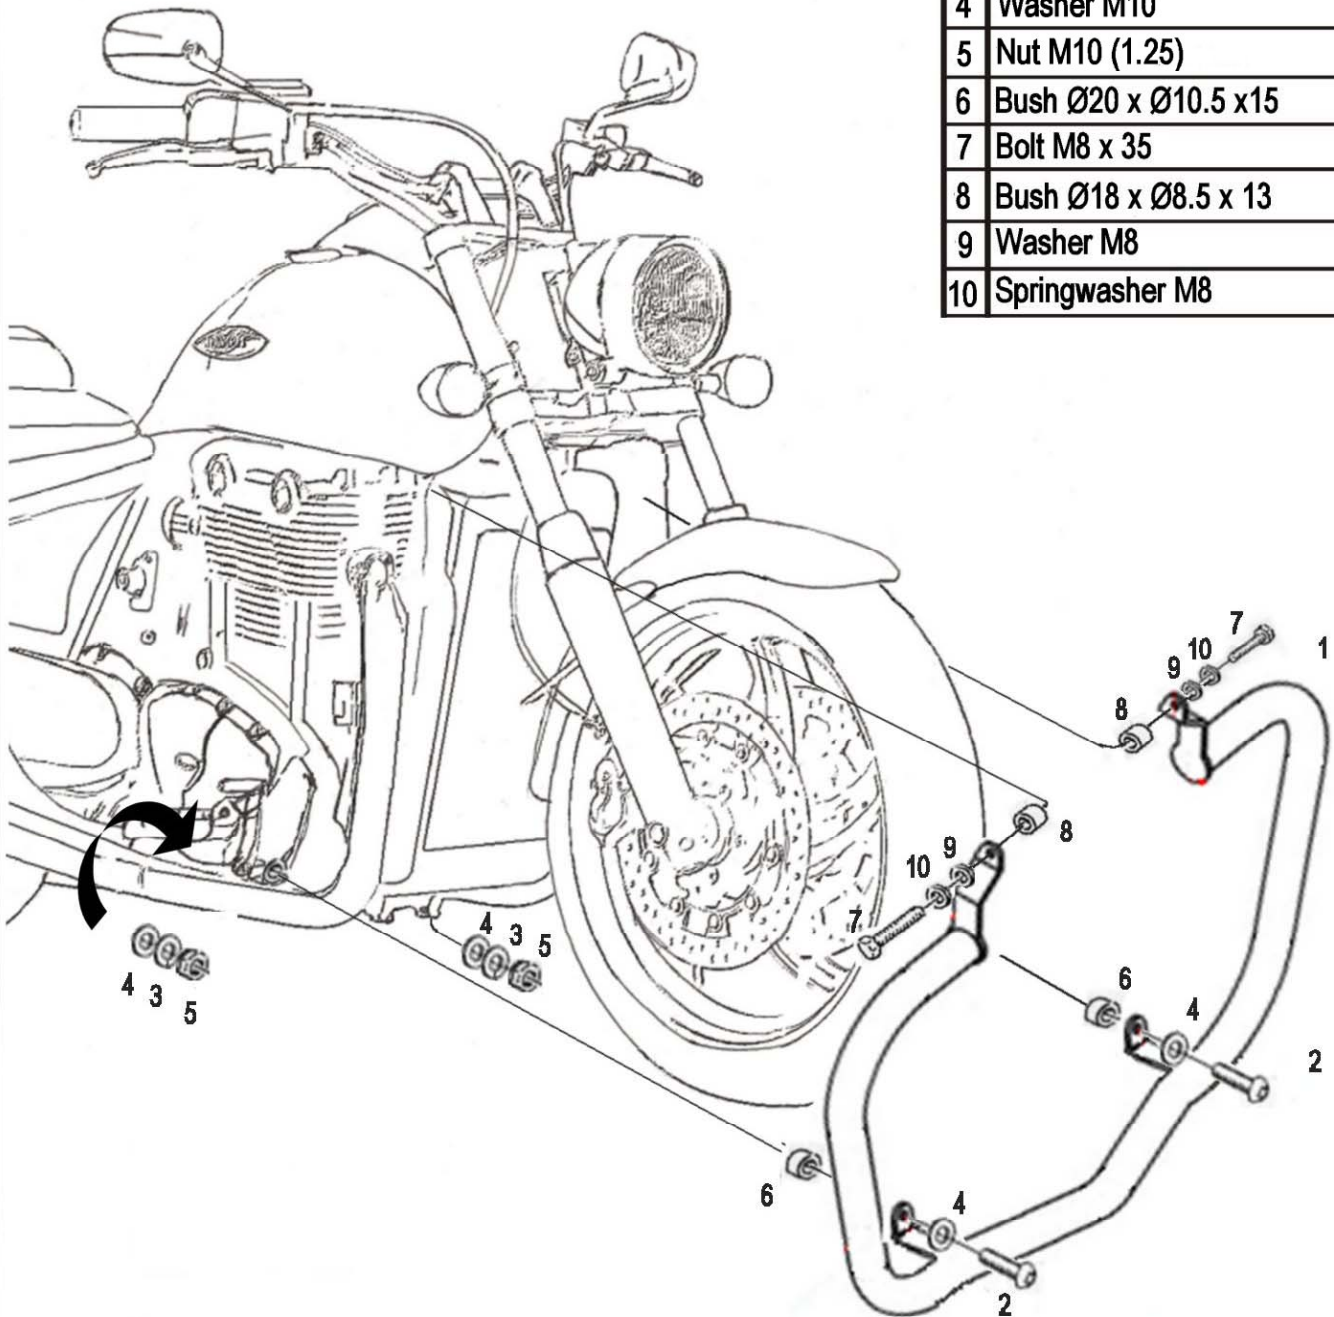

HIGHWAY HAWK
passion for chrome

Extreme Fatbar Ø38
Triumph Thunderbird 1600
Art.no.596-010

Components

| | | |
|----|-----------------------|----|
| 1 | Extreme Fatbar Ø38 | 1x |
| 2 | Bolt M10 (1.25) x 45 | 2x |
| 3 | Springwasher M10 | 2x |
| 4 | Washer M10 | 4x |
| 5 | Nut M10 (1.25) | 2x |
| 6 | Bush Ø20 x Ø10.5 x 15 | 2x |
| 7 | Bolt M8 x 35 | 2x |
| 8 | Bush Ø18 x Ø8.5 x 13 | 2x |
| 9 | Washer M8 | 2x |
| 10 | Springwasher M8 | 2x |

This accessory should be mounted by a professional mechanic only.

MotoLux International B.V. / Highway Hawk can not be held responsible for improper installation.

© Moto-Lux Specialties B.V.

Barneveld - The Netherlands