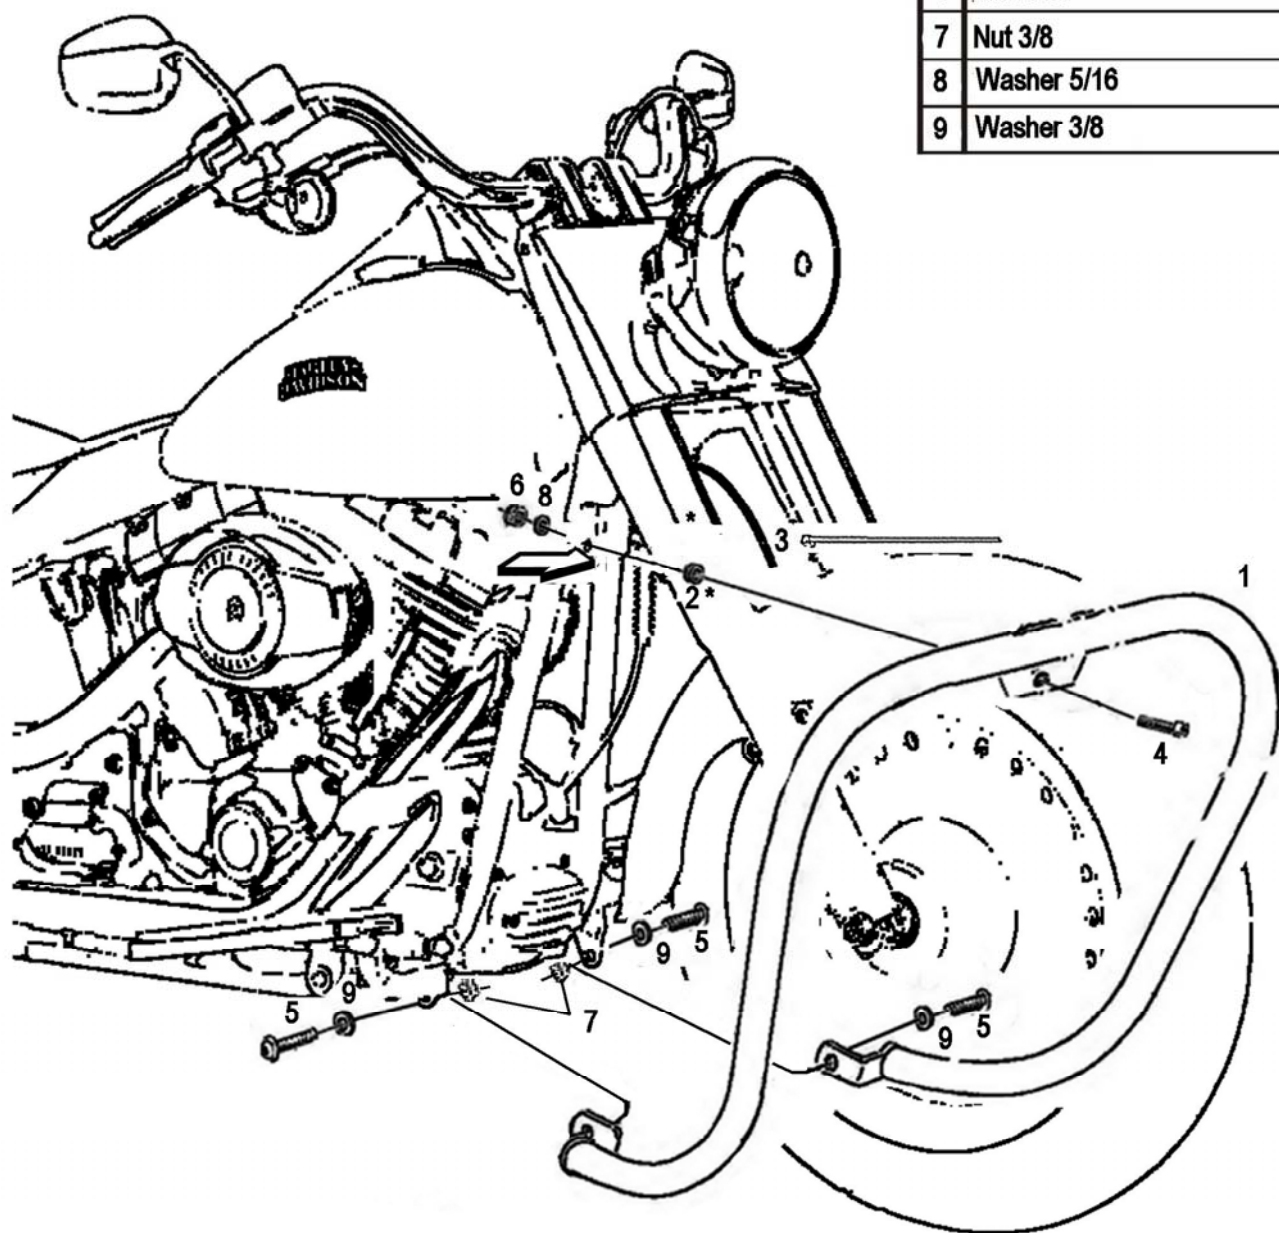

HIGHWAY HAWK

passion for chrome

Extreme Fatbar Ø38

H-D FL Type: floorboard only

Art.no. 597-011

For correct models please check: WWW.HighwayHawk.com

* Note:  Remove cable clamp, use tie-raps
Bush only for model: 2007-Up

Components

1	Extreme Fatbar Ø38	1x
2*	Bush Ø20 x 7mm*	1x
3*	Tie-rap	1x
4	Bolt 5/16 x 1"	1x
5	Bolt 3/8 x 1"	2x
6	Nut 5/16	1x
7	Nut 3/8	2x
8	Washer 5/16	1x
9	Washer 3/8	2x

This accessory should be mounted by a professional mechanic only.
MotoLux International B.V. / Highway Hawk can not be held responsible for improper installation.