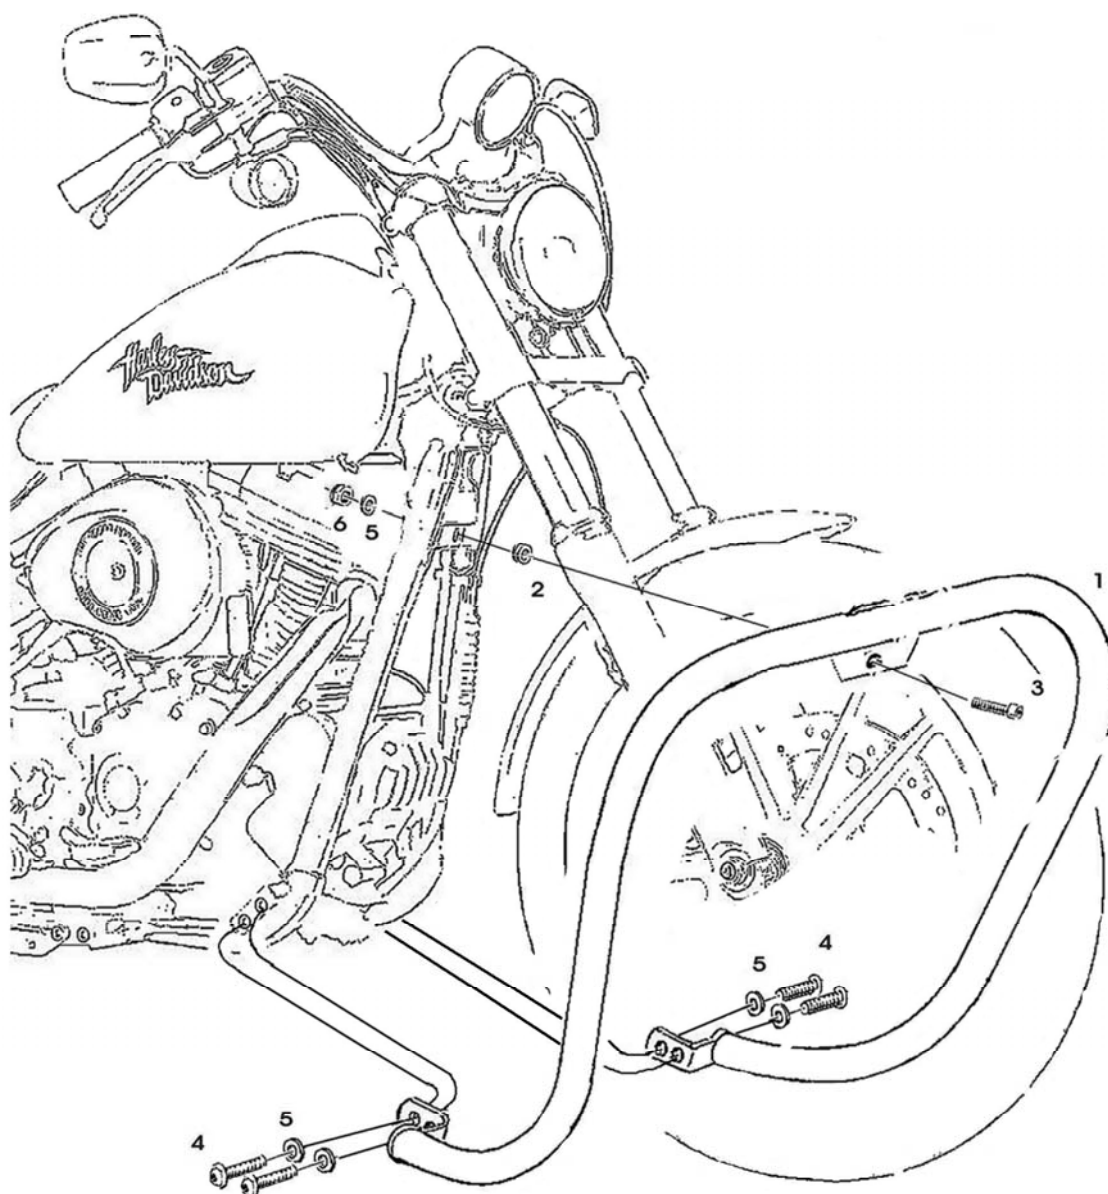

HIGHWAY HAWK

passion for chrome

Extreme Fatbar Ø38

H-D Dyna Mid control

Art.no. 597-012

Components

1	Fatbar Ø38	1x
2	Bush Ø 20x 7mm	1x
3	Bolt 5/16 x 1"	1x
4	Bolt 3/8 x 7/8"	4x
5	Washer	5x
6	Nut 5/16	1x

This accessory should be mounted by a professional mechanic only.
MotoLux International B.V. / Highway Hawk can not be held responsible for improper installation.