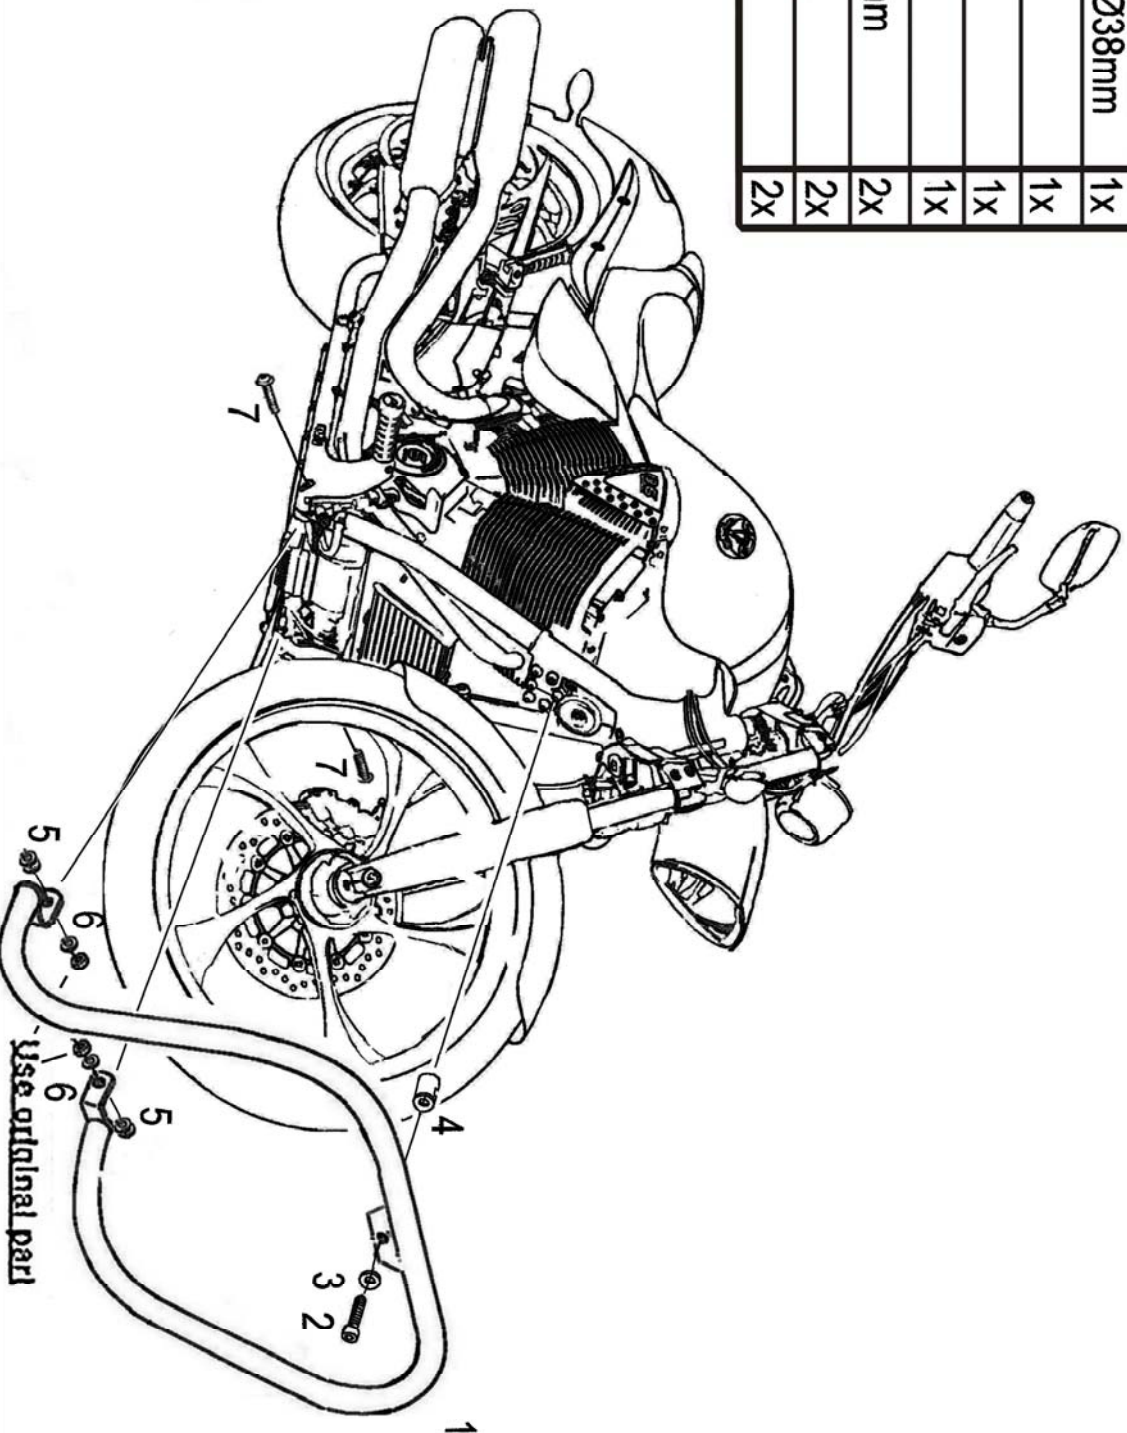

# Extreme Fat Engine Guard Ø38

For models see: [HighwayHawk.com](http://HighwayHawk.com)  
Art.No. 599-011/B

## Components

1	Extreme Fatbar Ø38mm	1x
2	Bolt M8x 65mm	1x
3	Washer M8	1x
4	Special Bush	1x
5	Spacer Ø15x 7mm	2x
6	Washer M10	2x
7	Bolt M10 x 70	2x

Please check all fixings and mounting points before assembly as listed on the mounting instruction sheet.