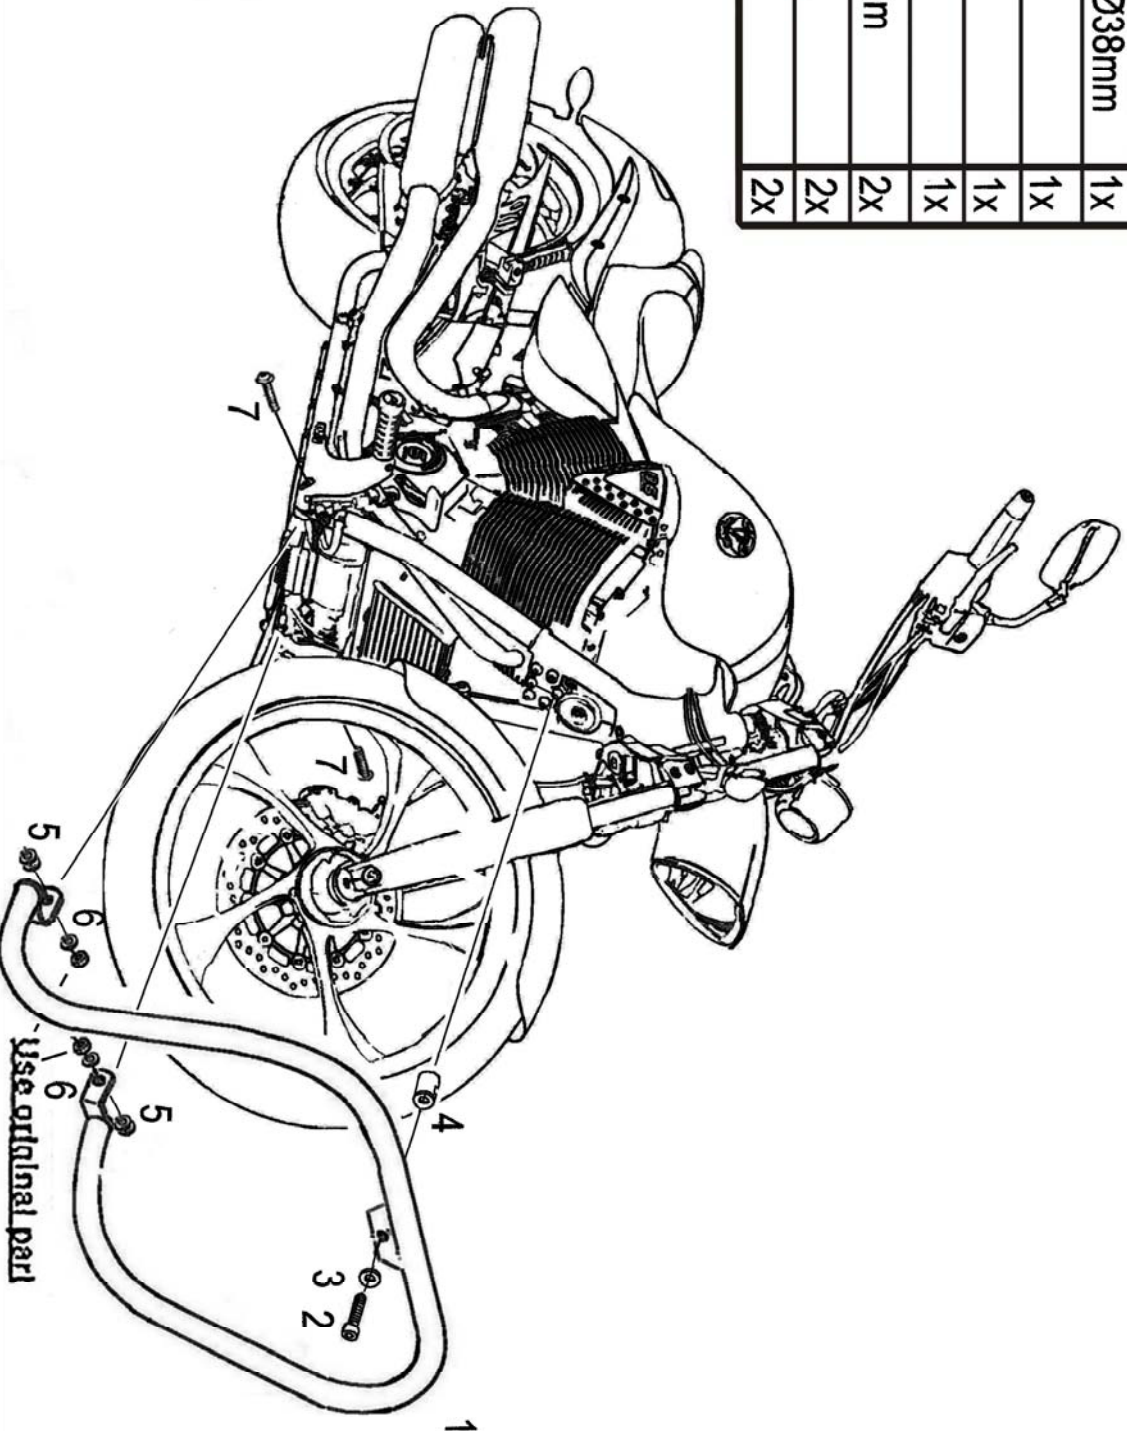

Extreme Fat Engine Guard Ø38

For models see: HighwayHawk.com
Art.No. 599-011/B

Components

1	Extreme Fatbar Ø38mm	1x
2	Bolt M8x 65mm	1x
3	Washer M8	1x
4	Special Bush	1x
5	Spacer Ø15x 7mm	2x
6	Washer M10	2x
7	Bolt M10 x 70	2x

Please check all fixings and mounting points before assembly as listed on the mounting instruction sheet.

This accessory should be mounted by a professional mechanic only, Motolux International B.V. / Highway Hawk can not be held responsible for improper installation