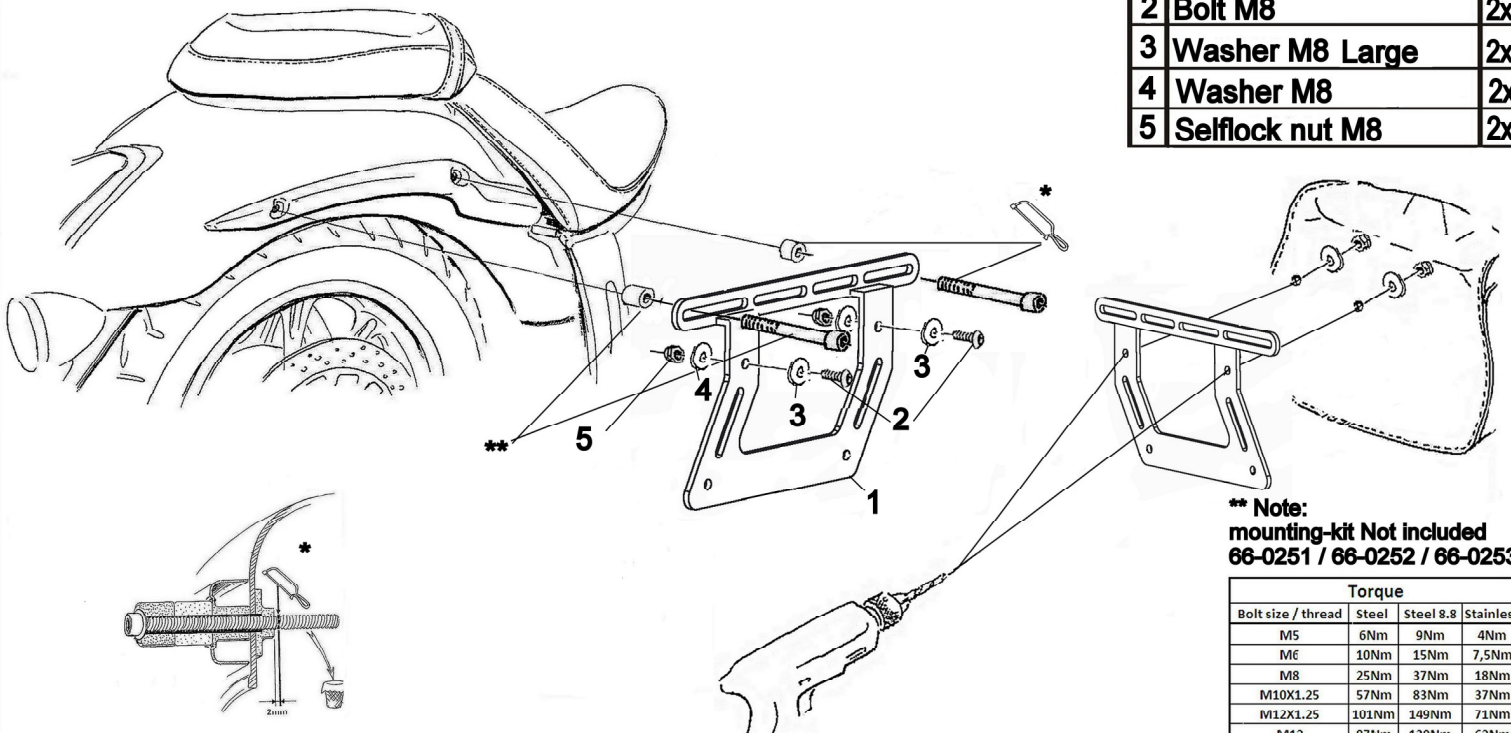

HIGHWAY HAWK
passion for chrome

Saddlebag Support

Left side only
66-0250AB

HIGHWAY HAWK
passion for chrome

Component

1	Saddlebag support	1x
2	Bolt M8	2x
3	Washer M8 Large	2x
4	Washer M8	2x
5	Selflock nut M8	2x

**** Note:**
mounting-kit Not included
66-0251 / 66-0252 / 66-0253

Bolt size / thread	Torque		
	Steel	Steel 8.8	Stainless
M5	6Nm	9Nm	4Nm
M6	10Nm	15Nm	7,5Nm
M8	25Nm	37Nm	18Nm
M10X1.25	57Nm	83Nm	37Nm
M12X1.25	101Nm	149Nm	71Nm
M12	87Nm	130Nm	62Nm