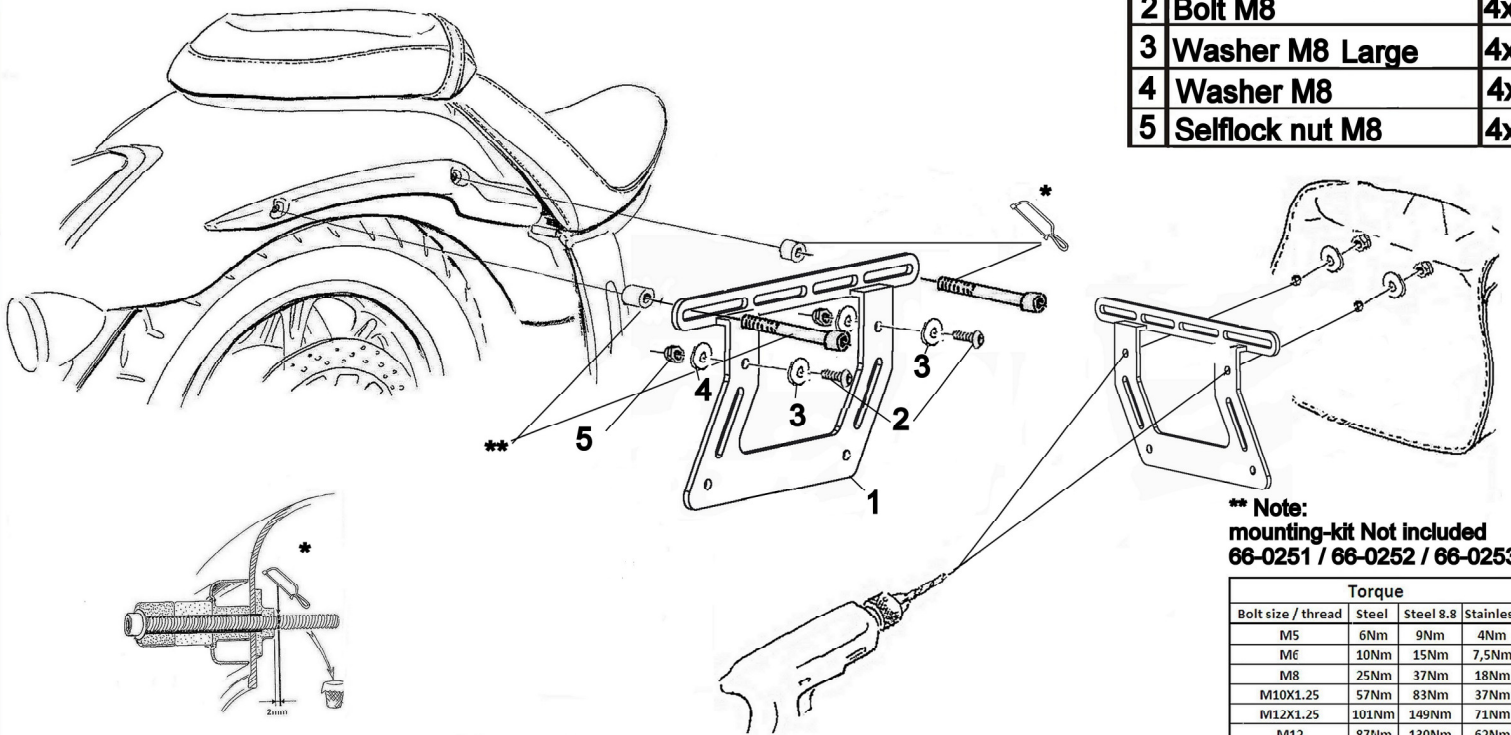

HIGHWAY HAWK
passion for chrome

Saddlebag Support 66-025AB

HIGHWAY HAWK
passion for chrome

Component

1	Saddlebag support	2x
2	Bolt M8	4x
3	Washer M8 Large	4x
4	Washer M8	4x
5	Selflock nut M8	4x

**** Note:**
mounting-kit Not included
66-0251 / 66-0252 / 66-0253

Bolt size / thread	Torque		
	Steel	Steel 8.8	Stainless
M5	6Nm	9Nm	4Nm
M6	10Nm	15Nm	7,5Nm
M8	25Nm	37Nm	18Nm
M10X1.25	57Nm	83Nm	37Nm
M12X1.25	101Nm	149Nm	71Nm
M12	87Nm	130Nm	62Nm

Please check all fixings and mounting points
before assembly as listed on the mounting instruction sheet.