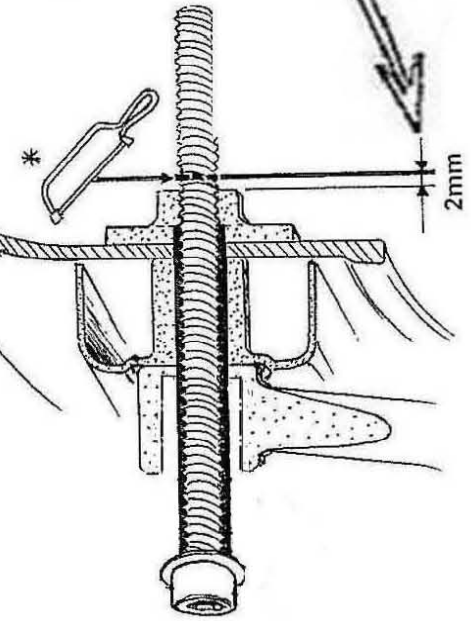

## Components

1	saddlebag support	2
2	Bush	4
3	Washer	4
4	Bolt M6x80 (adjust)	4
4	Bolt M8x80 (adjust)	4
4	Bolt M10x60 (adjust)	4
5	Plug	4

© Moto-Lux Specialties B.V. advises installation by a professional mechanic.  
We do not accept responsibility for improper installation.