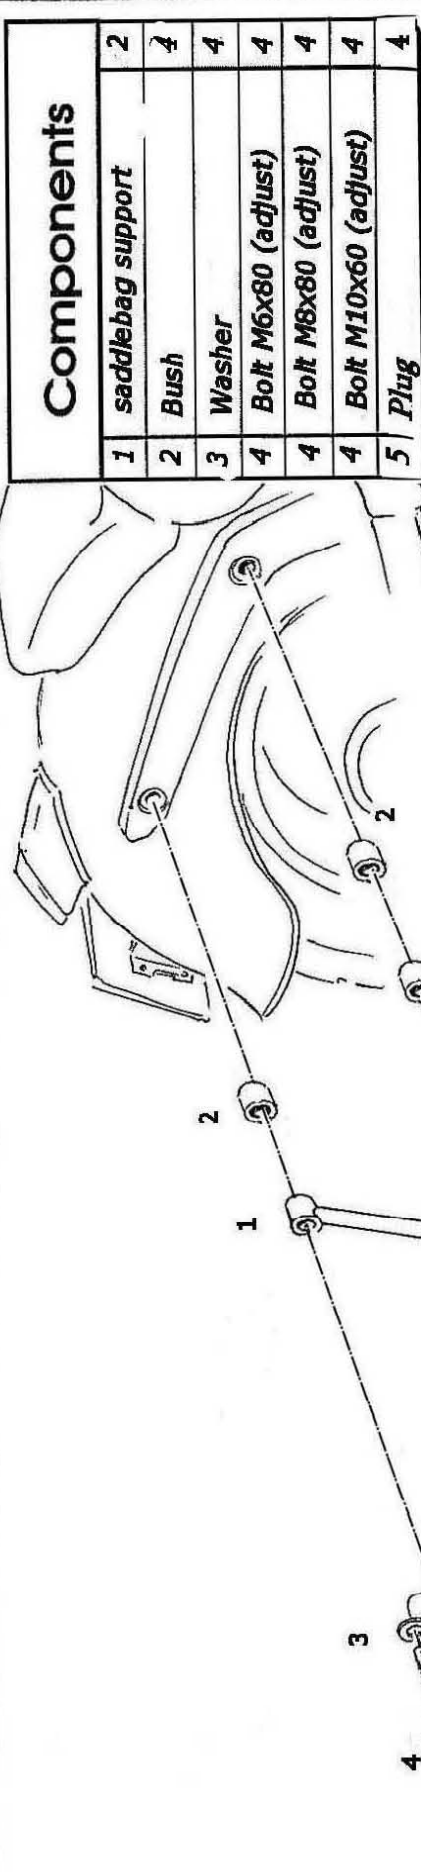

## Components

1	saddlebag support	2
2	Bush	4
3	Washer	4
4	Bolt M6x80 (adjust)	4
4	Bolt M8x80 (adjust)	4
4	Bolt M10x60 (adjust)	4
5	Plug	4

© Moto-Lux Specialties B.V. advises installation by a professional mechanic.  
We do not accept responsibility for improper installation.