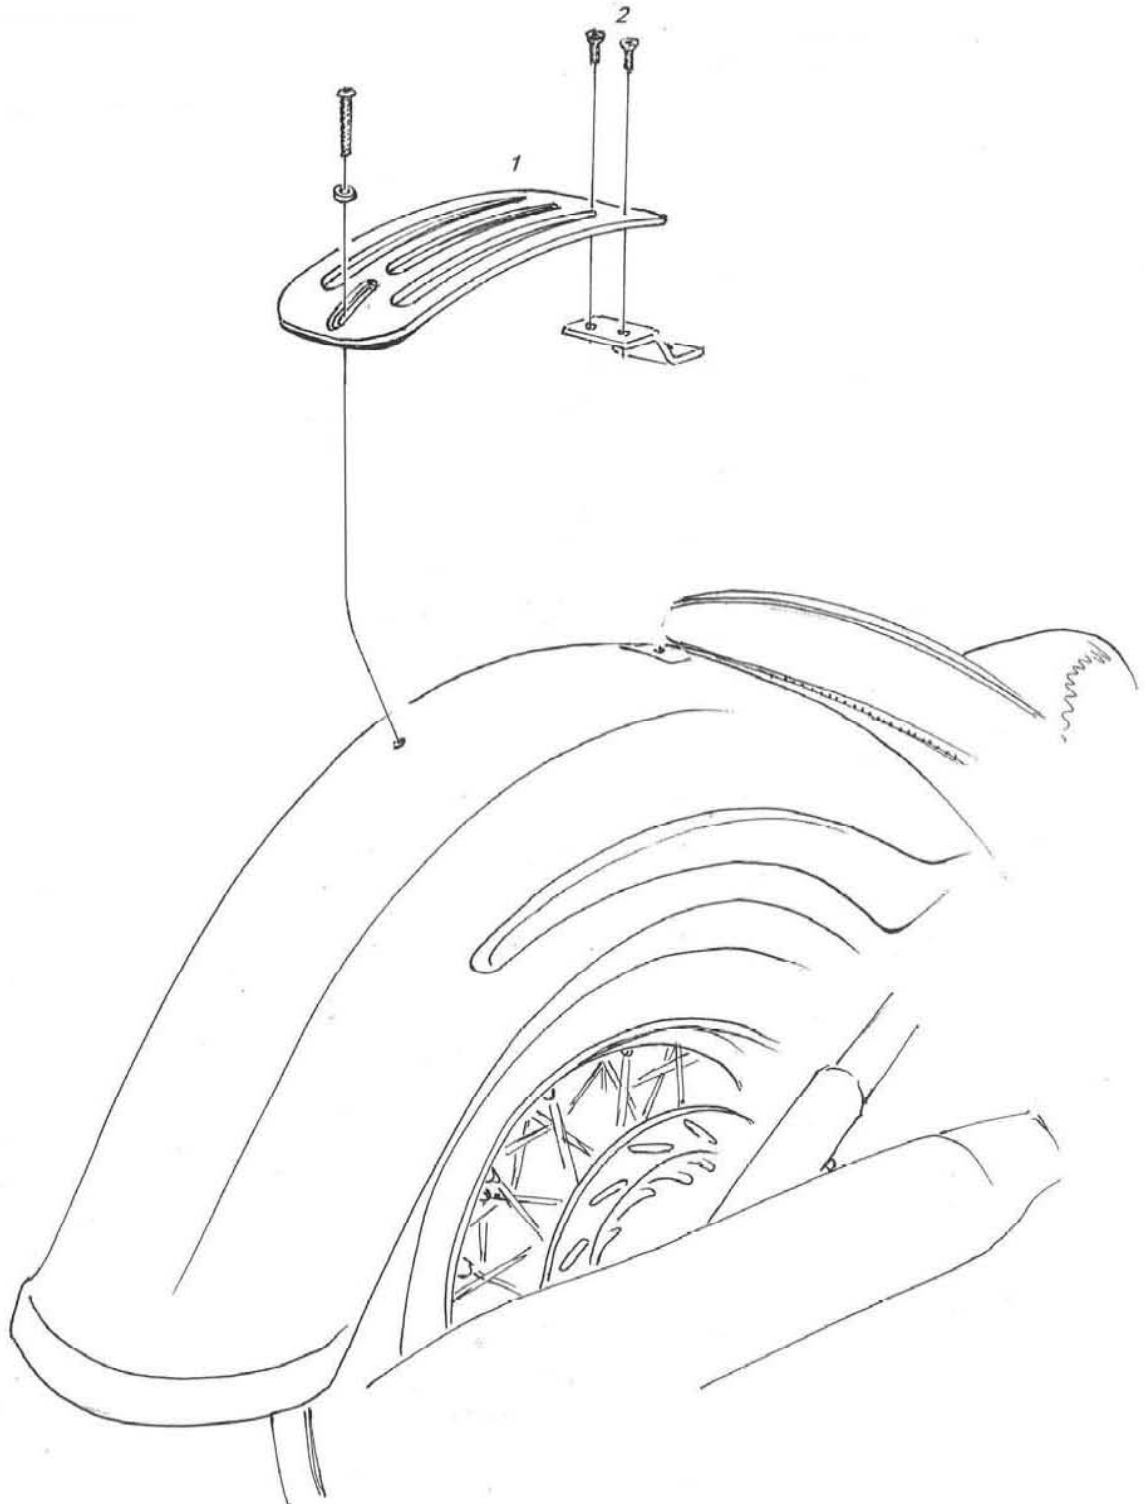

HIGHWAY HAWK

passion for chrome

Solo Rack

Art.no. 66-100

Components

1	Solo rack	1x
2	Allenhead bolt M6 x 16 mm	2x

© Moto-Lux Specialties B.V. advises installation by a professional mechanic.
We do not accept responsibility for improper installation.