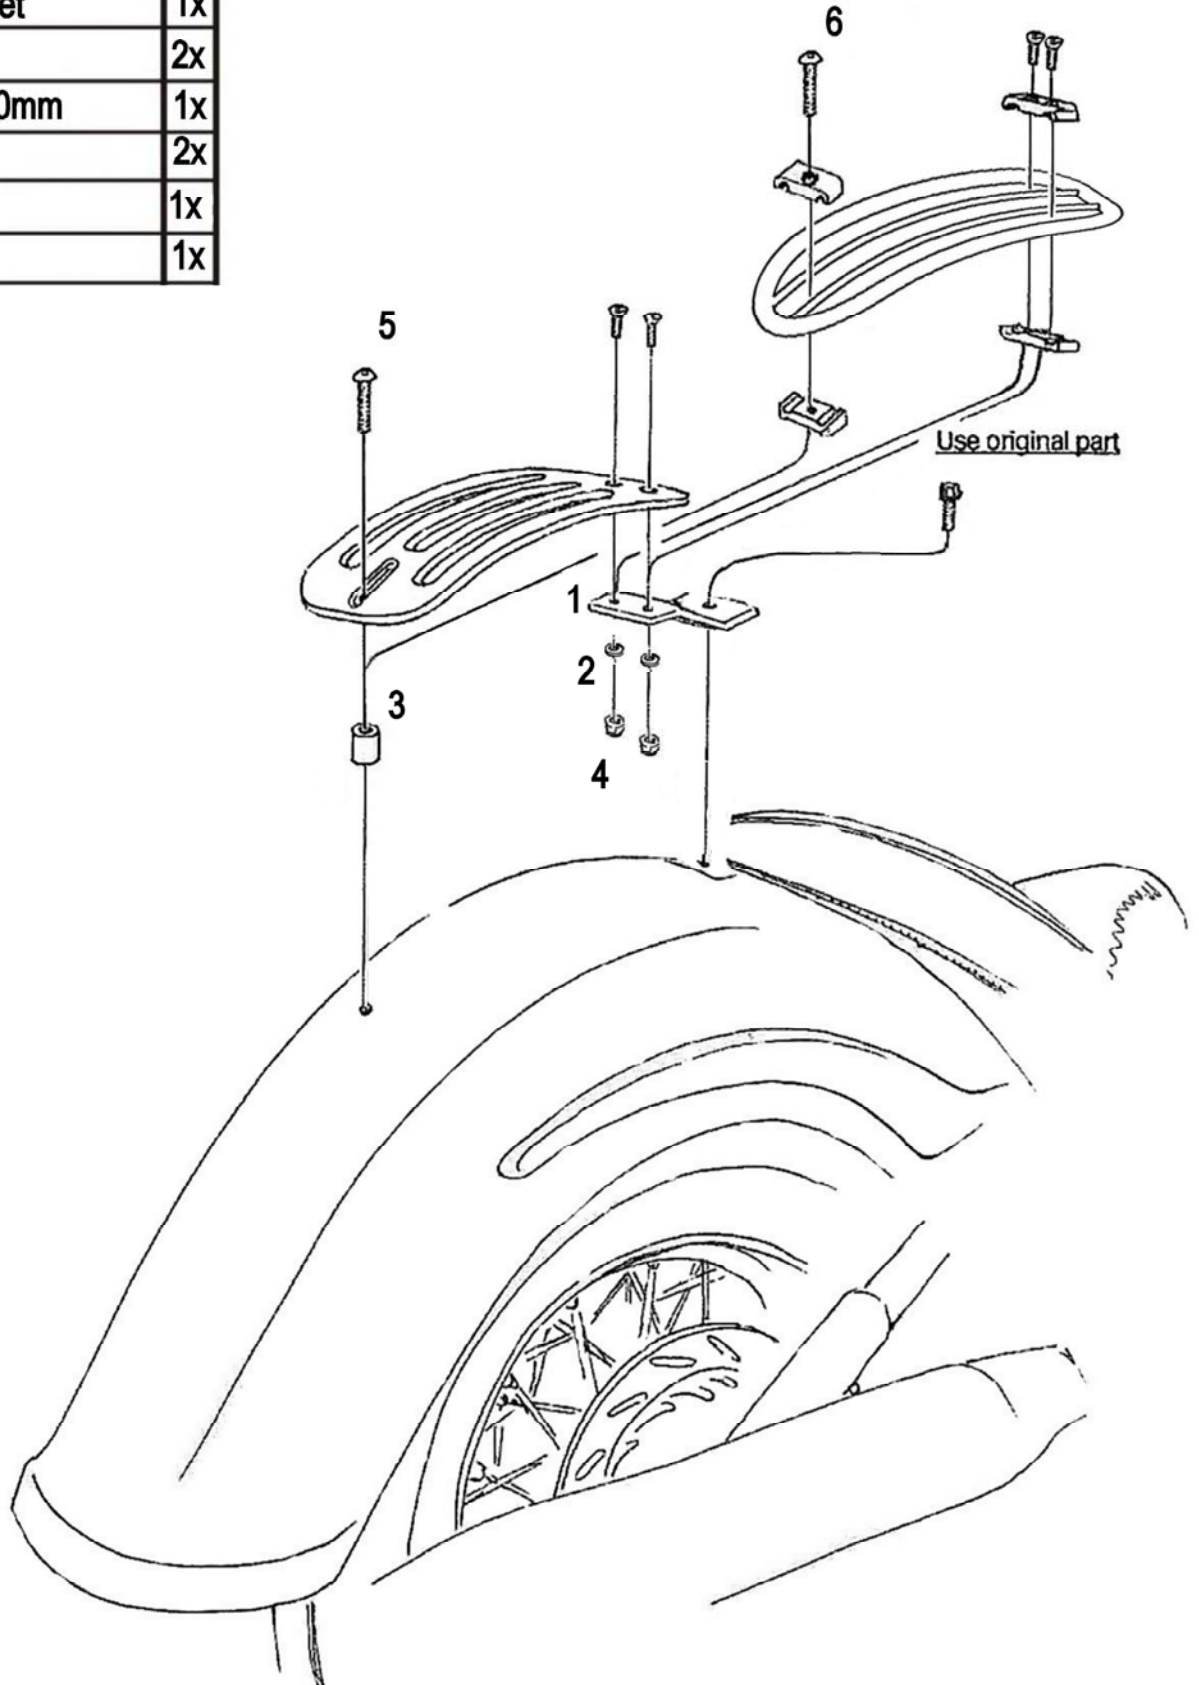

## Solo mounting kit for aluminum or Tubular solorack

Art.no. 661-040

### Components

1	Mounting bracket	1x
2	Washer M6	2x
3	Spacer Ø18 x 20mm	1x
4	Nut M6	2x
5	Bolt M6x 35mm	1x
6	Bolt M6x 45mm	1x

This accessory should be mounted by a professional mechanic only.  
MotoLux International B.V. / Highway Hawk can not be held responsible for improper installation.