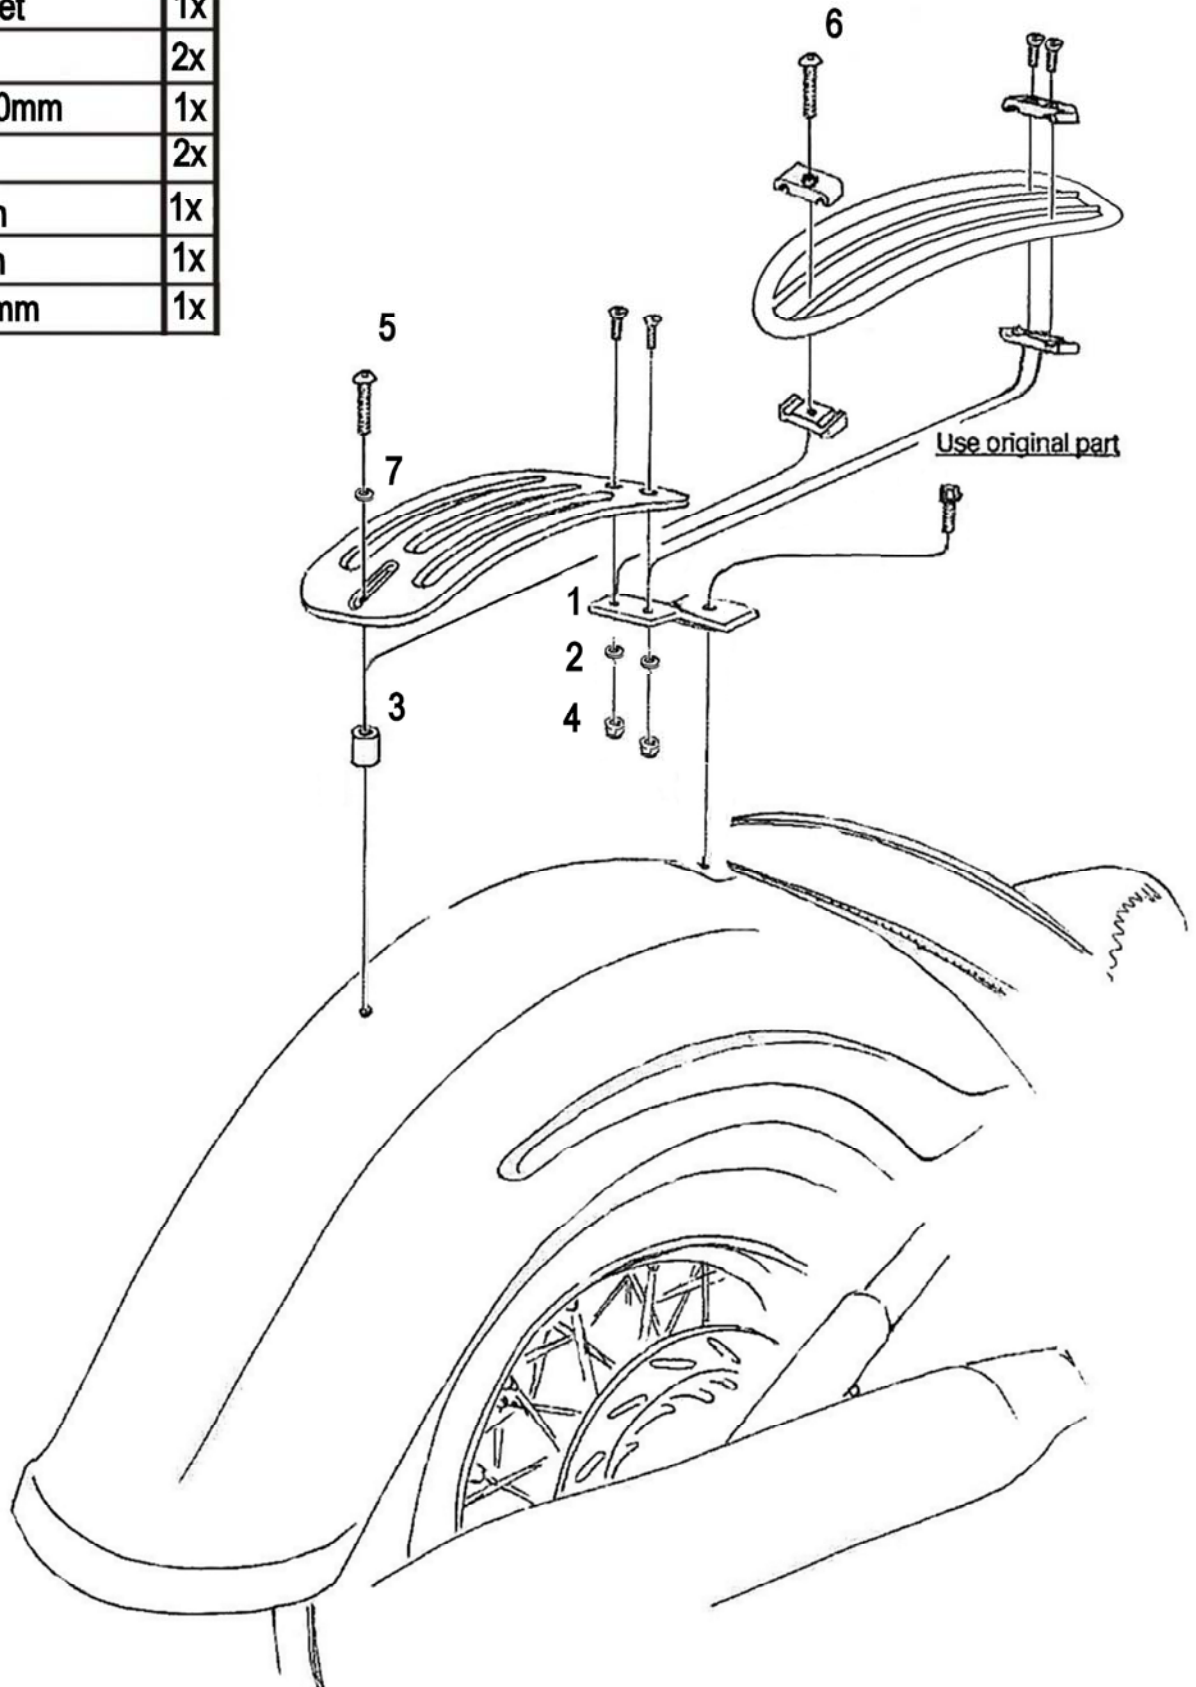

## Solo mounting kit for aluminum or Tubular solorack

Art.no. 661-041

### Components

1	Mounting bracket	1x
2	Washer M6	2x
3	Spacer Ø18 x 20mm	1x
4	Nut M6	2x
5	Bolt M6 x 30mm	1x
6	Bolt M6 x 40mm	1x
7	Washer M6 x 2mm	1x

This accessory should be mounted by a professional mechanic only.  
MotoLux International B.V. / Highway Hawk can not be held responsible for improper installation.