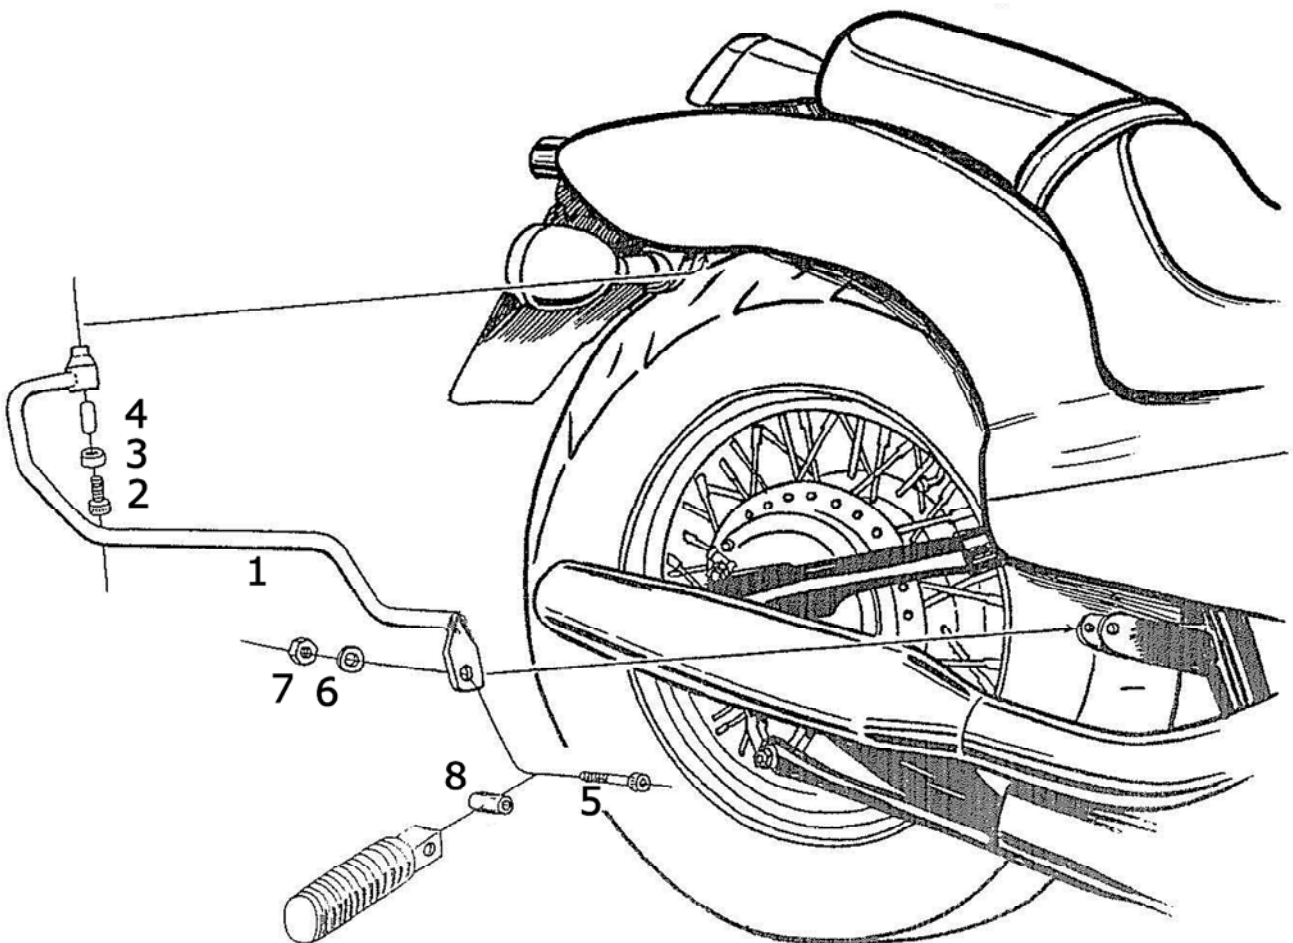

HIGHWAY HAWK

passion for chrome

Saddlebag support

Honda VT600/VLX 600

Art.no. 661-024

Components

1	Saddlebag Support	2x
2	Bolt M6 x 20	2x
3	Bush Ø15 x 8mm	2x
4	Bush M6 x 20	2x
5	Bolt M6 x 40	2x
6	Washer M6	2x
7	Locknut M6	2x
8	Bush Ø10 x 20mm	2x