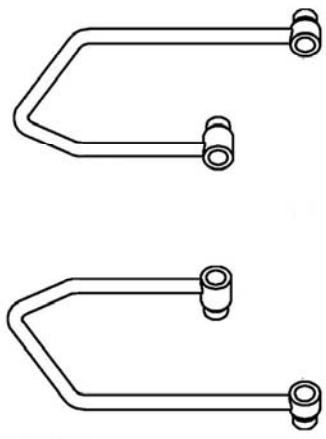

# Saddlebag Support 661-028

## Components

1	Saddlebag support	2X
2	Plug	4X
3	Bolt M10(1.25)x30	2X
4	Bolt M8 x 60	2X

Model for motorcycle

	<b>X</b>
	<b>X</b>
	<b>X</b>
	<b>✓</b>
M6 03-610	
M8 03-810	
M10 03-910 (1.25)	

Please check all fixings and mounting points before assembly as listed on the mounting instruction sheet.