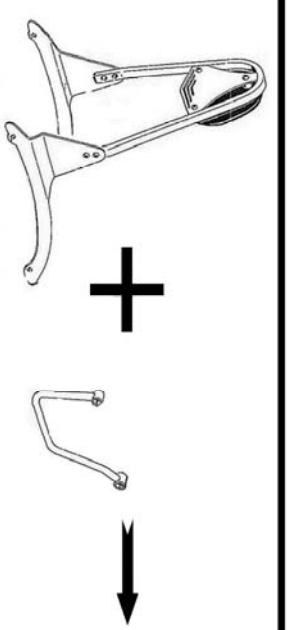

# Saddlebag Support 661-028

## Components

1	Saddlebag support	2X
2	Plug	4X
3	Bolt M10(1.25)x30	2X
4	Bolt M8 x 60	2X

Model for motorcycle

	<b>X</b>
	<b>X</b>
	<b>X</b>
	<b>✓</b>
M6 03-610	
M8 03-810	
M10 03-910 (1.25)	

Please check all fixings and mounting points before assembly as listed on the mounting instruction sheet.