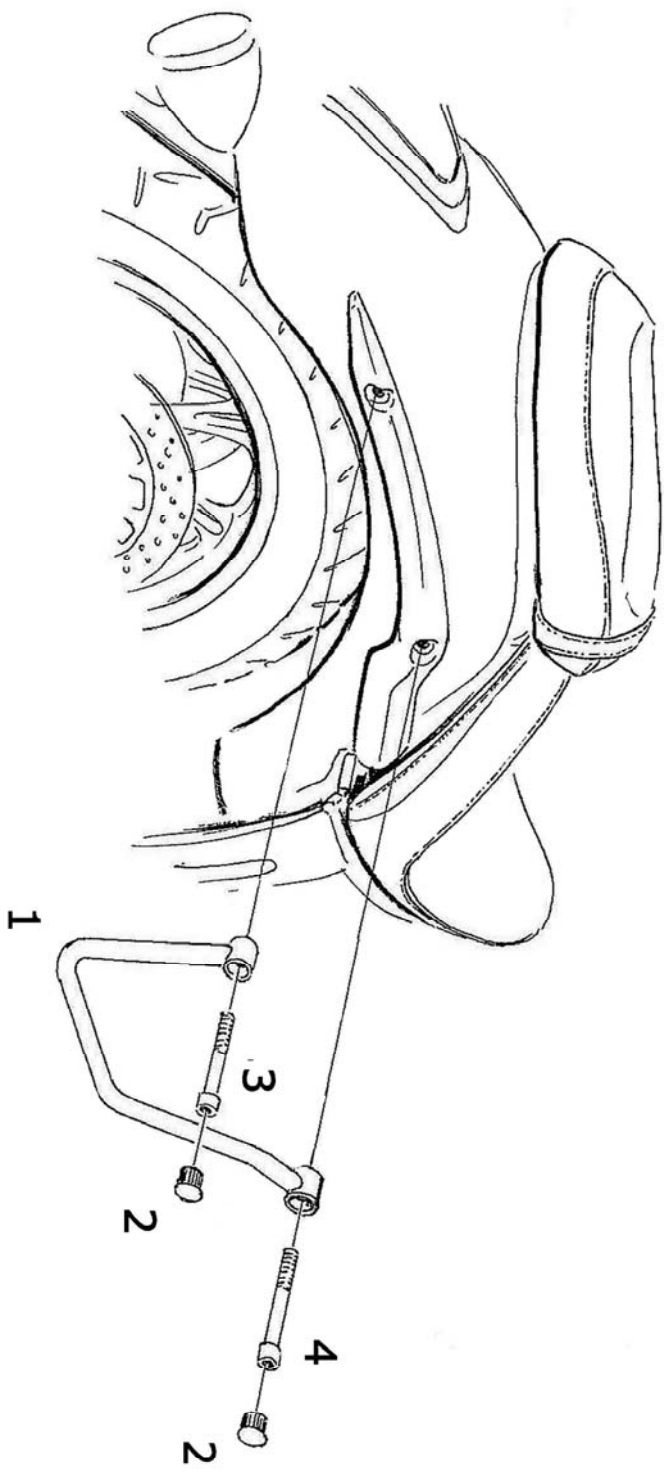

# Saddlebag Support 661-028

## Components

1	Saddlebag support	2X
2	Plug	4X
3	Bolt M10(1.25)x30	2X
4	Bolt M8 x 60	2X

Model for motorcycle

	<b>X</b>
	<b>X</b>
	<b>X</b>
	<b>✓</b>
M6 03-610	
M8 03-810	
M10 03-910 (1.25)	

Please check all fixings and mounting points before assembly as listed on the mounting instruction sheet.