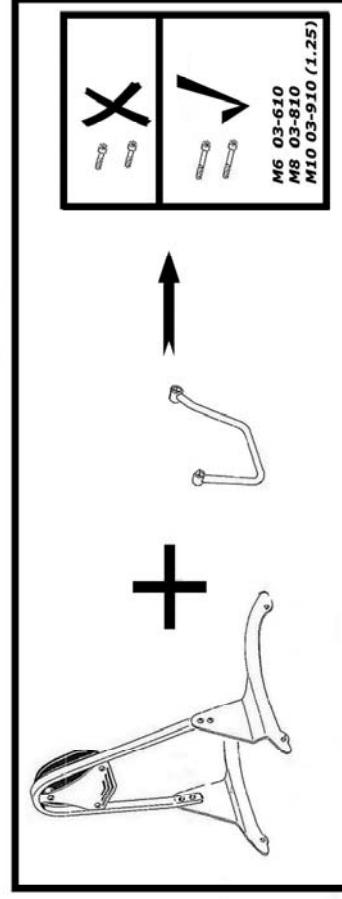

Saddlebag Support 661-031

Components	
1	Saddlebag support 2x
2	Plug 4x
3	Bolt M8 x 65 4x

Model for motorcycle

Please check all fixings and mounting points before assembly as listed on the mounting instruction sheet.