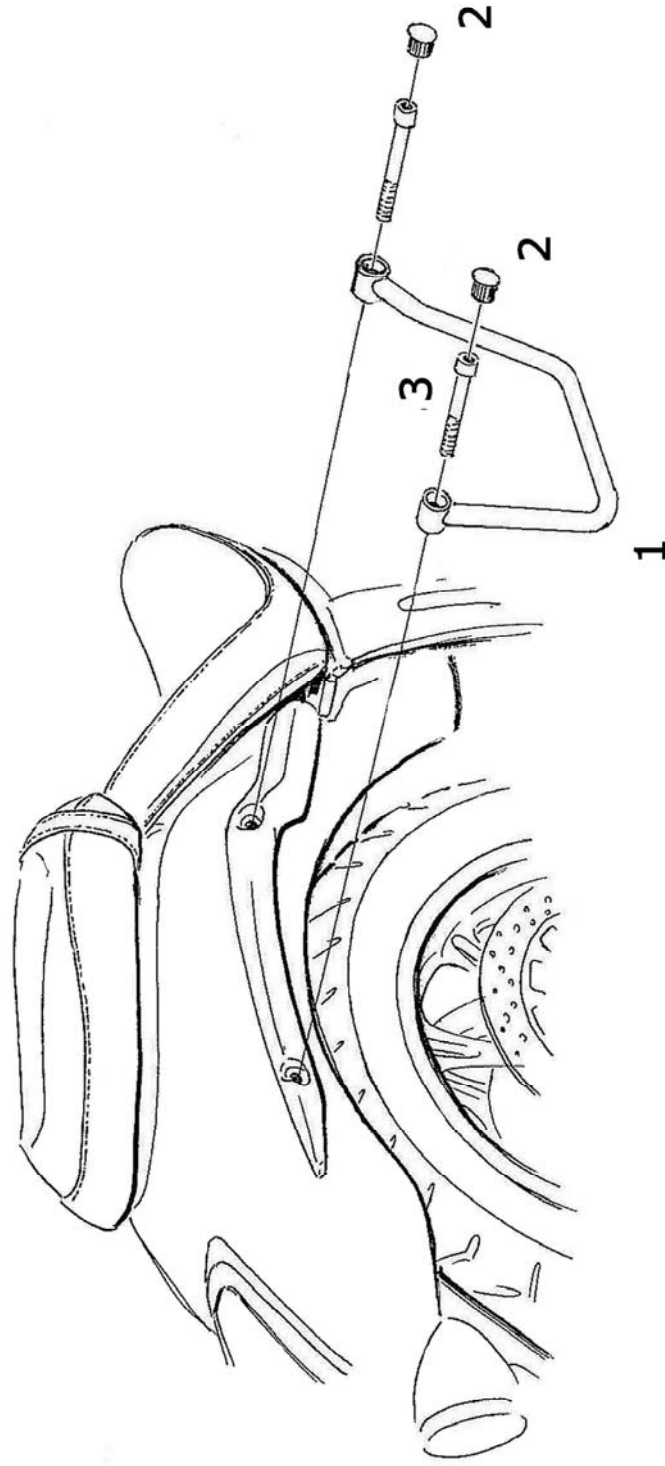

Saddlebag Support 661-031

Components	
1	Saddlebag support 2x
2	Plug 4x
3	Bolt M8 x 65 4x

Model for motorcycle

Please check all fixings and mounting points before assembly as listed on the mounting instruction sheet.