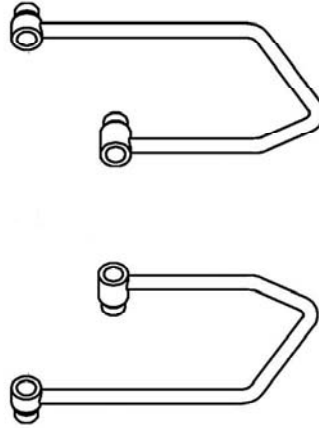

Saddlebag Support 661-034

Components

1	Saddlebag support	2X
2	Plug	4X
3	Bolt M10 (1.25)x55	2X
4	Bush Ø16 x 17	2X
5	Bolt M8x55	2X
6	Bush Ø14 x 22	2X

Model for motorcycle

Please check all fixings and mounting points before assembly as listed on the mounting instruction sheet.