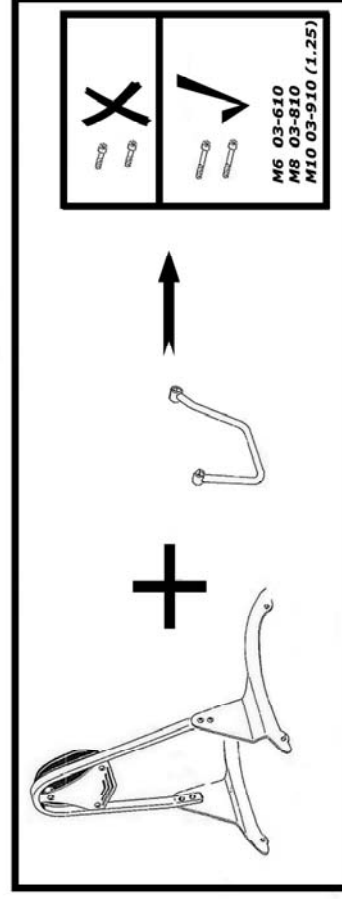

Saddlebag Support 661-034

Components

1	Saddlebag support	2X
2	Plug	4X
3	Bolt M10 (1.25)x55	2X
4	Bush Ø16 x 17	2X
5	Bolt M8x55	2X
6	Bush Ø14 x 22	2X

Model for motorcycle

Please check all fixings and mounting points before assembly as listed on the mounting instruction sheet.