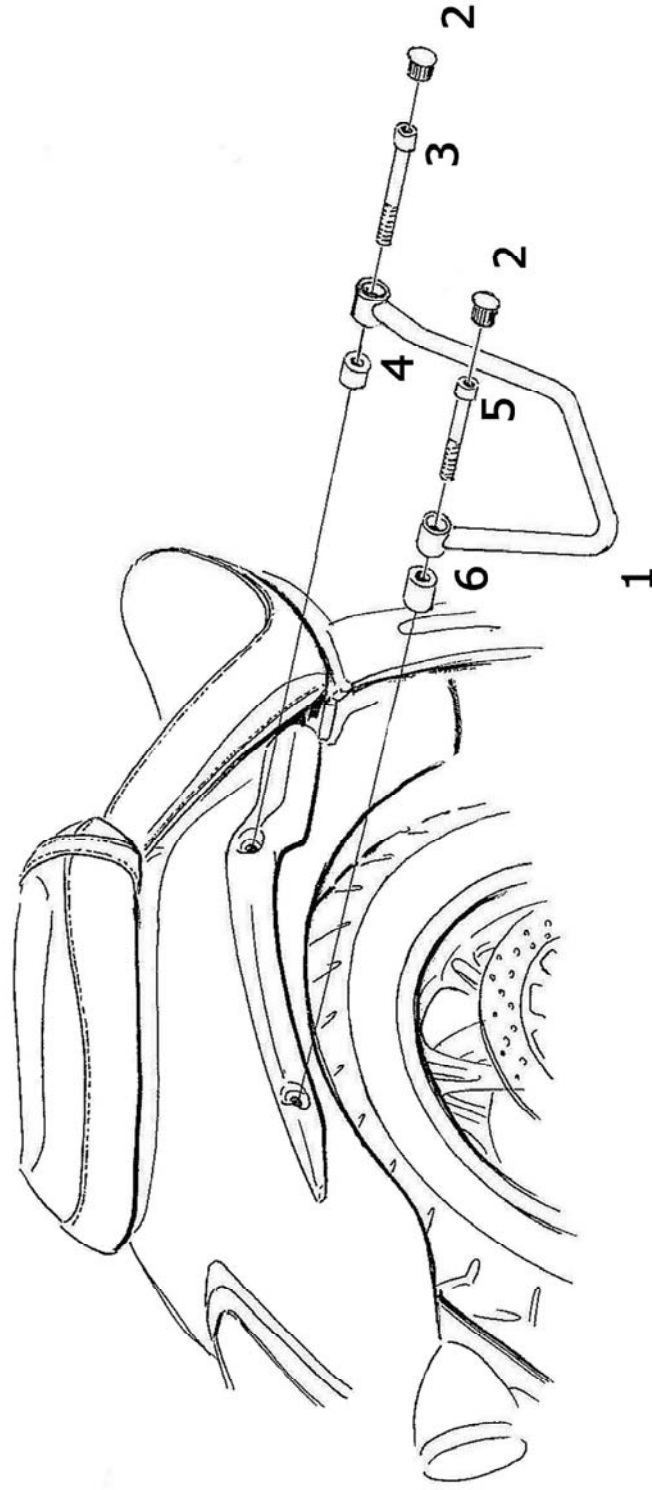

Saddlebag Support 661-034

Components

1	Saddlebag support	2X
2	Plug	4X
3	Bolt M10 (1.25)x55	2X
4	Bush Ø16 x 17	2X
5	Bolt M8x55	2X
6	Bush Ø14 x 22	2X

Model for motorcycle

Please check all fixings and mounting points before assembly as listed on the mounting instruction sheet.