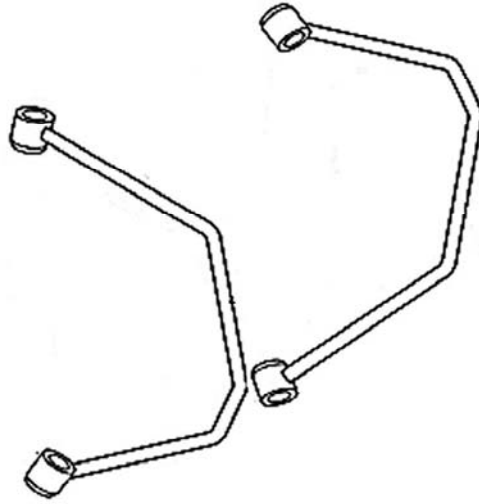

Saddlebag Support 661-035

Components

1	Saddlebag support	2X
2	Plug	4X
3	Bolt M10(1.25)x 50	2X
4	Bolt M10(1.25)x 35	2X

Model for motorcycle

Please check all fixings and mounting points before assembly as listed on the mounting instruction sheet.