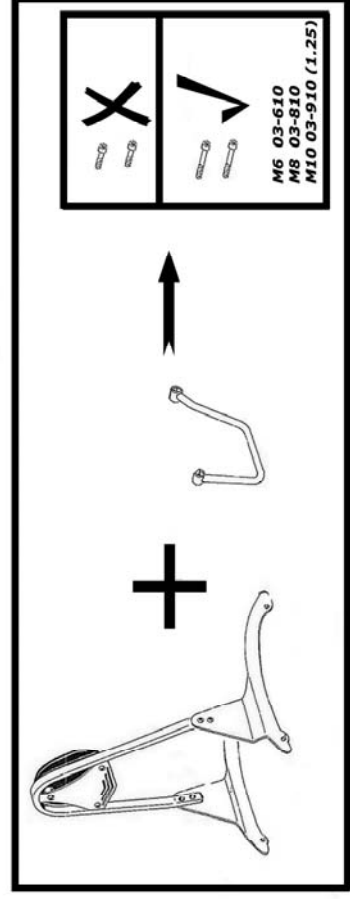

Saddlebag Support 661-035

Components

1	Saddlebag support	2X
2	Plug	4X
3	Bolt M10(1.25)x 50	2X
4	Bolt M10(1.25)x 35	2X

Model for motorcycle

Please check all fixings and mounting points before assembly as listed on the mounting instruction sheet.