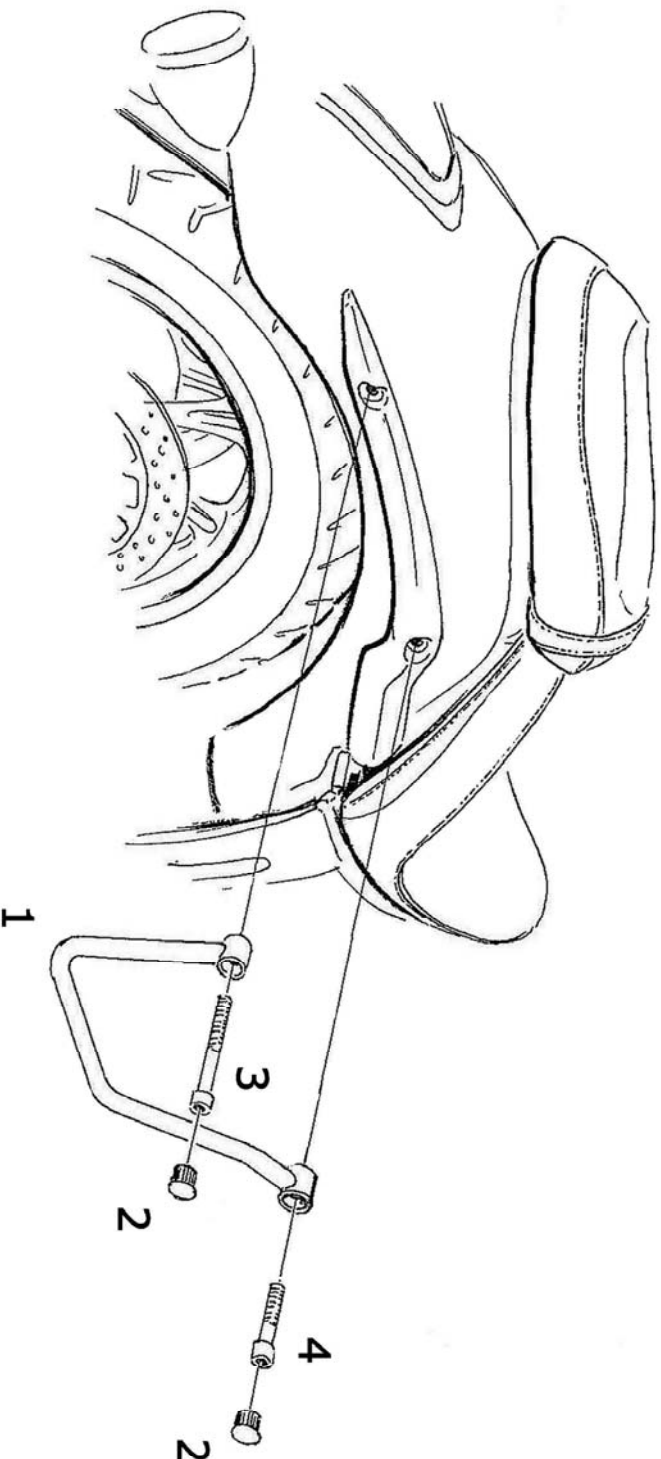

Saddlebag Support 661-038

Components

1	Saddlebag support	2X
2	Plug	4X
3	Bolt M10 (1.25)x65	2X
4	Bolt M10 (1.25)x40	2X

Model for motorcycle

+

→

	X
	✓

MG 03-610
 M8 03-810
 M10 03-910 (1.25)

Please check all fixings and mounting points before assembly as listed on the mounting instruction sheet.

This accessory should be mounted by a professional mechanic only, Motolux International B.V. / Highway Hawk can not be held responsible for improper installation