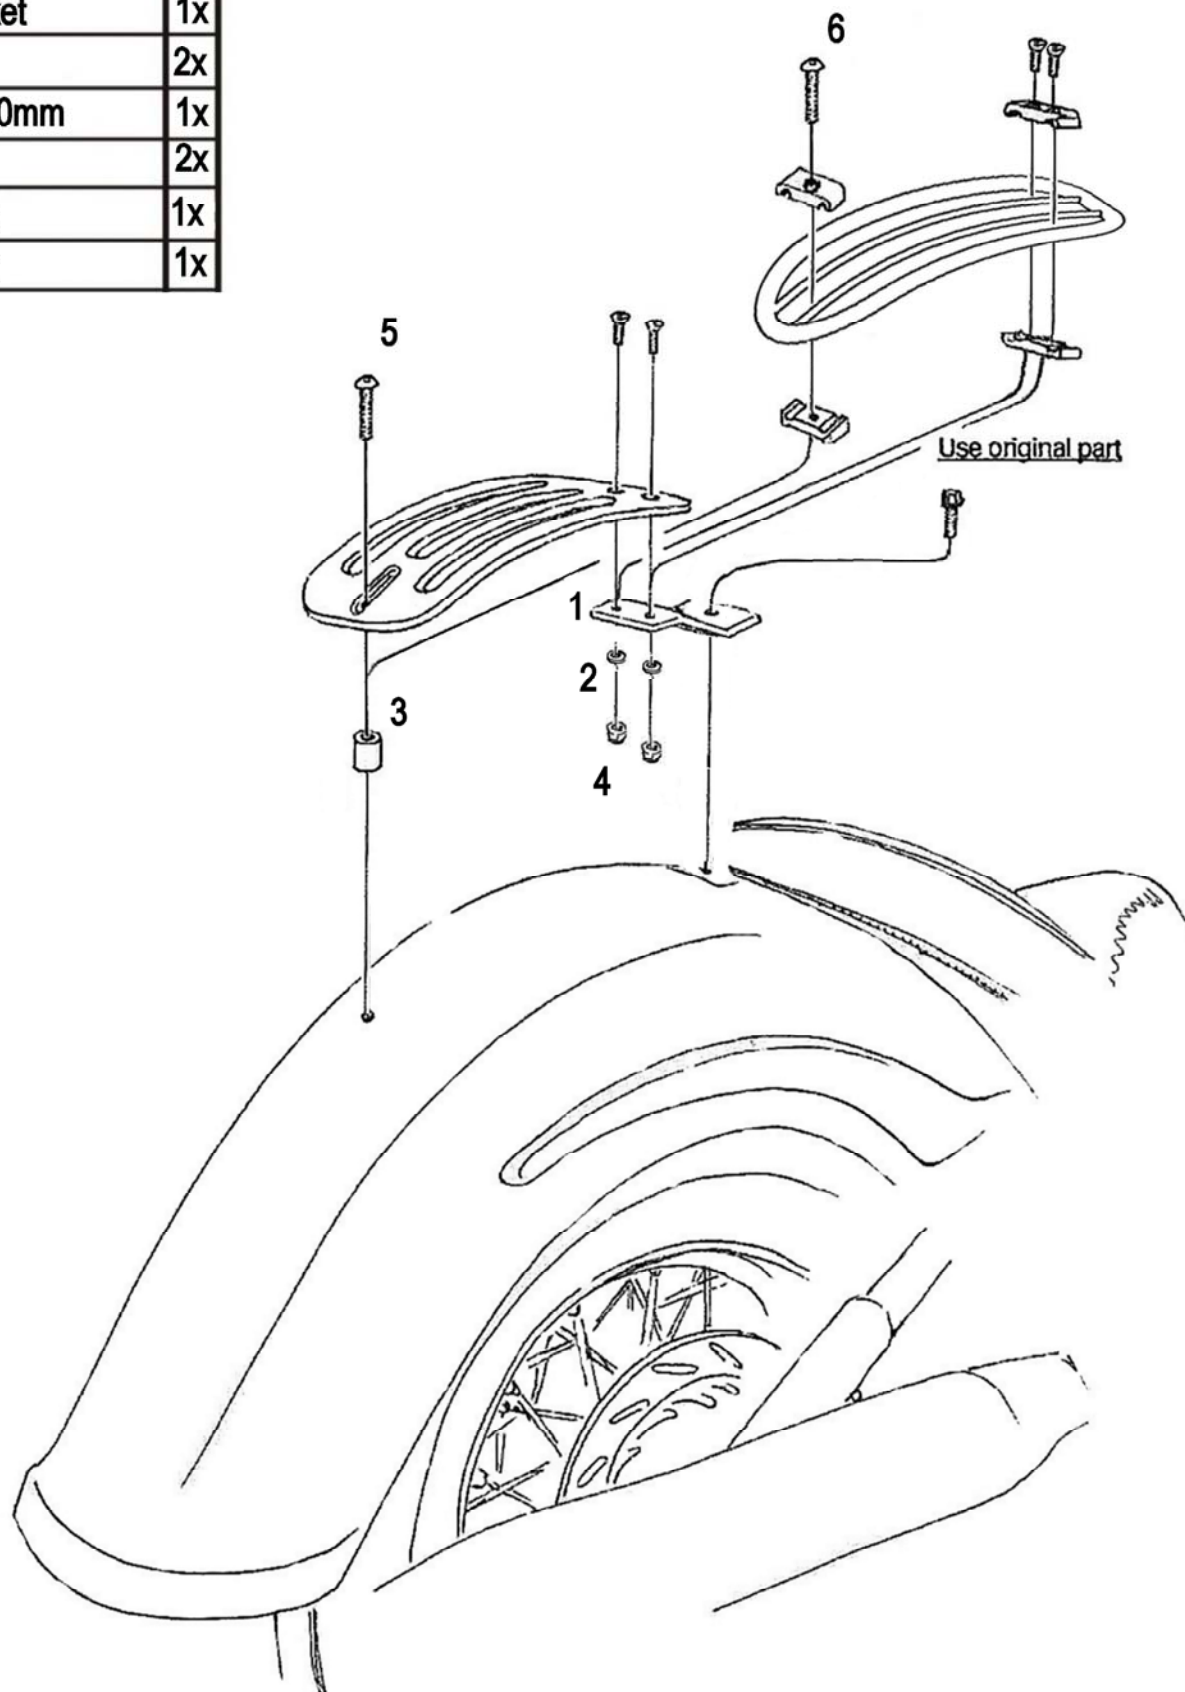

HIGHWAY HAWK

passion for chrome

Solo mounting kit for aluminum or Tubular solorack

Art.no. 661-040

Components

1	Mounting bracket	1x
2	Washer M6	2x
3	Spacer Ø18 x 20mm	1x
4	Nut M6	2x
5	Bolt M6x 35mm	1x
6	Bolt M6x 45mm	1x