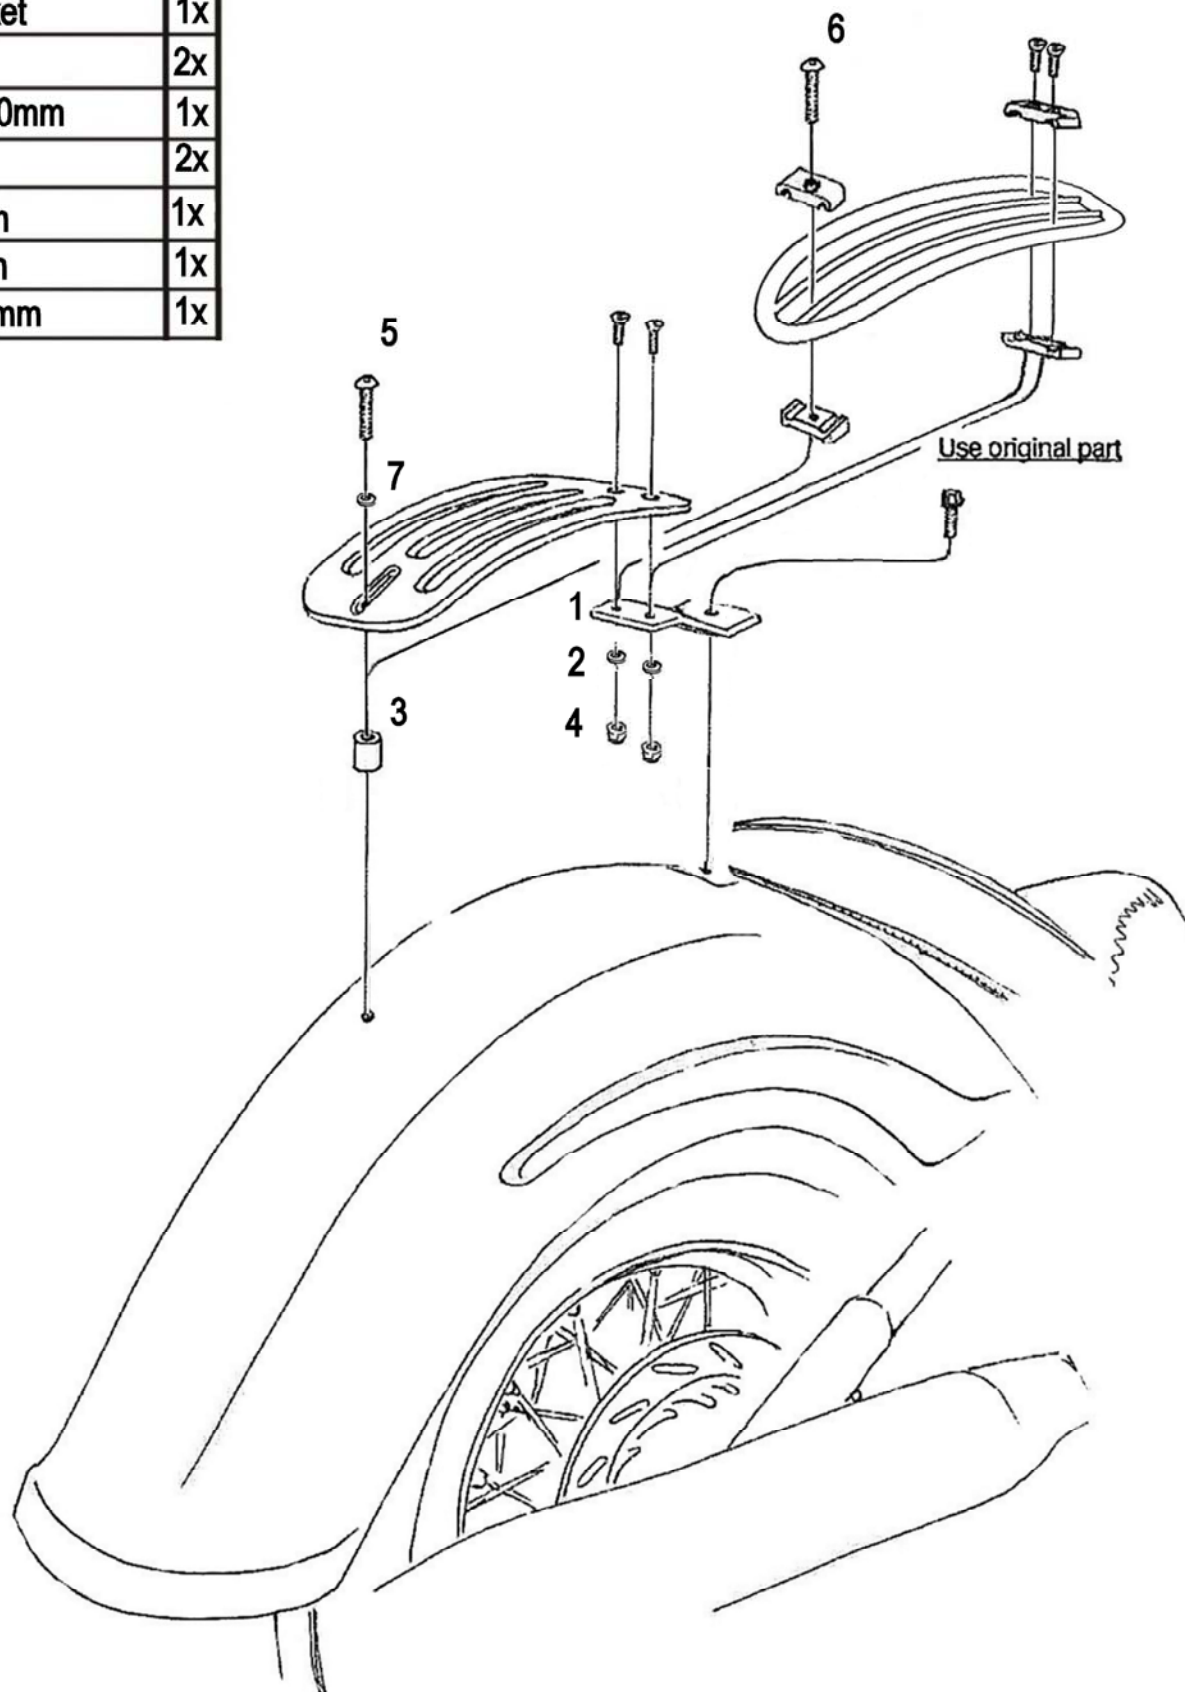

HIGHWAY HAWK

passion for chrome

Solo mounting kit for aluminum or Tubular solorack

Art.no. 661-041

Components

1	Mounting bracket	1x
2	Washer M6	2x
3	Spacer Ø18 x 20mm	1x
4	Nut M6	2x
5	Bolt M6 x 30mm	1x
6	Bolt M6 x 40mm	1x
7	Washer M6 x 2mm	1x