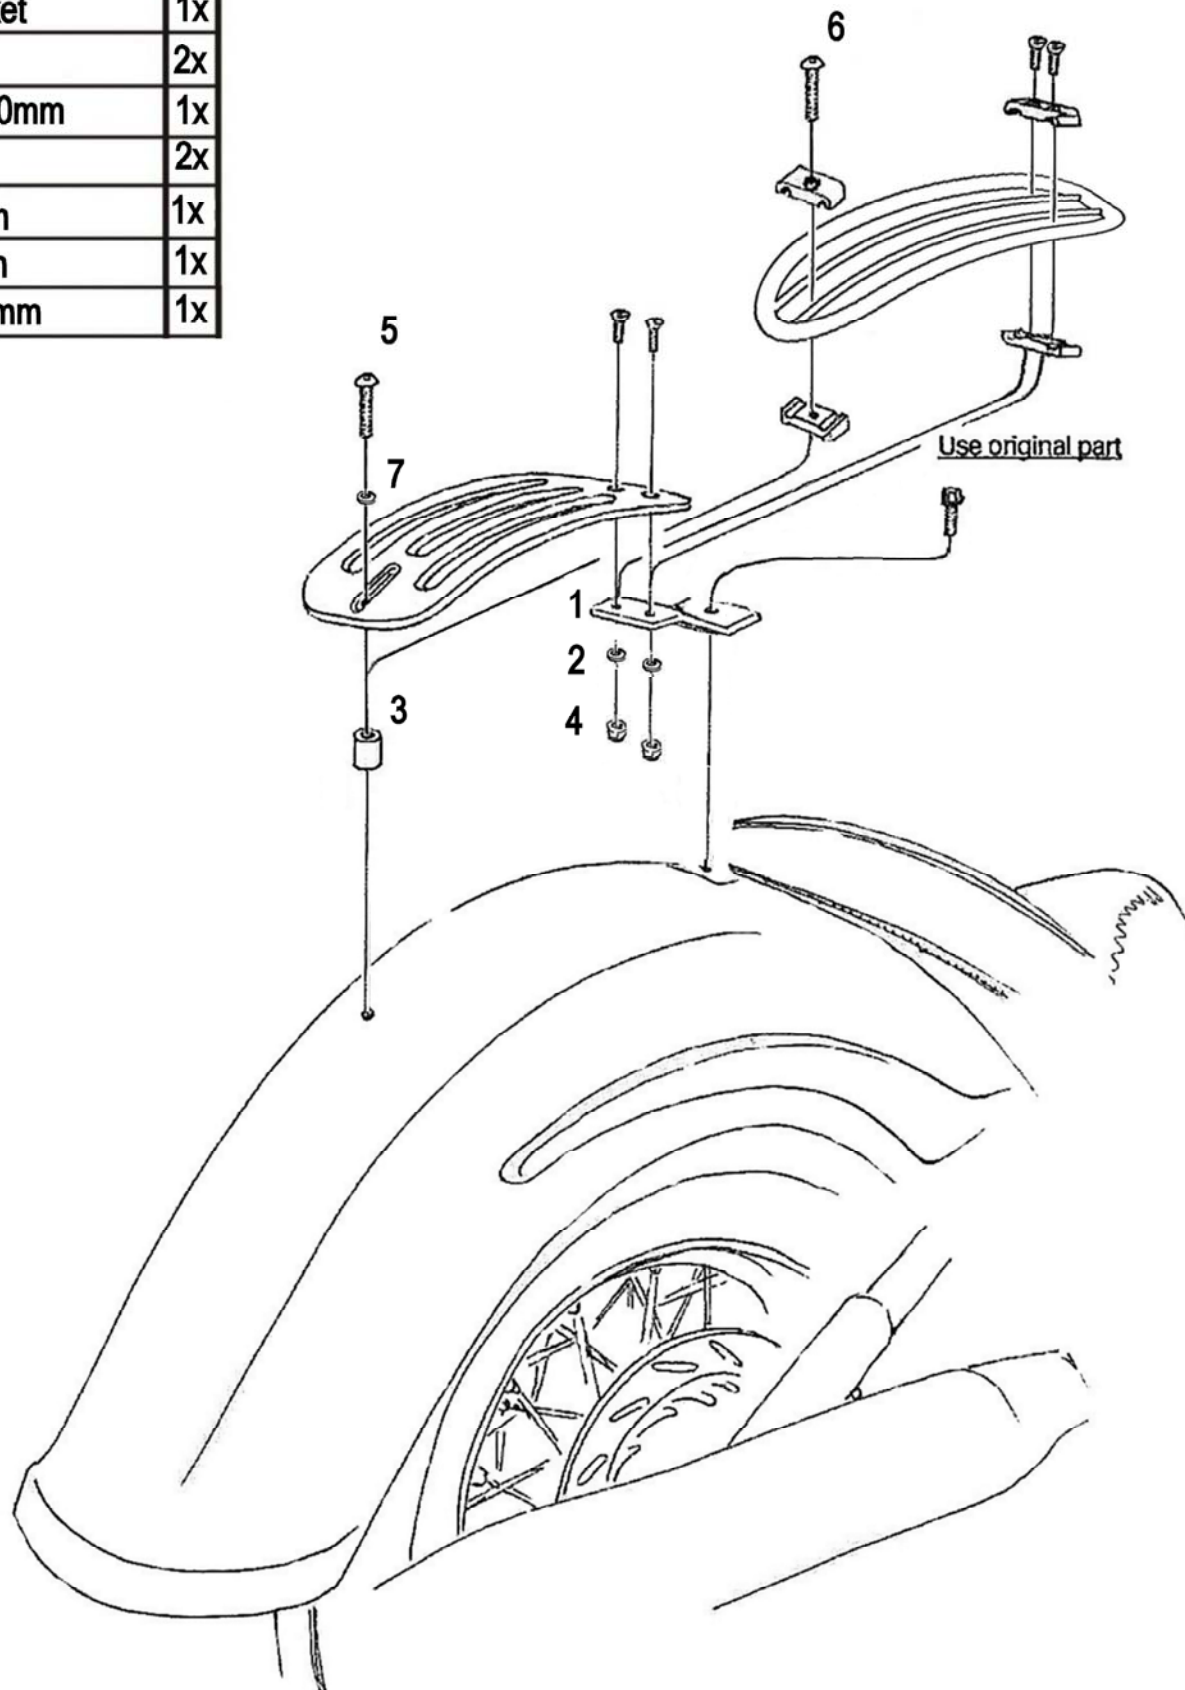

HIGHWAY HAWK

passion for chrome

Solo mounting kit for aluminum or Tubular solorack

Art.no. 661-041

Components

1	Mounting bracket	1x
2	Washer M6	2x
3	Spacer Ø18 x 20mm	1x
4	Nut M6	2x
5	Bolt M6 x 30mm	1x
6	Bolt M6 x 40mm	1x
7	Washer M6 x 2mm	1x