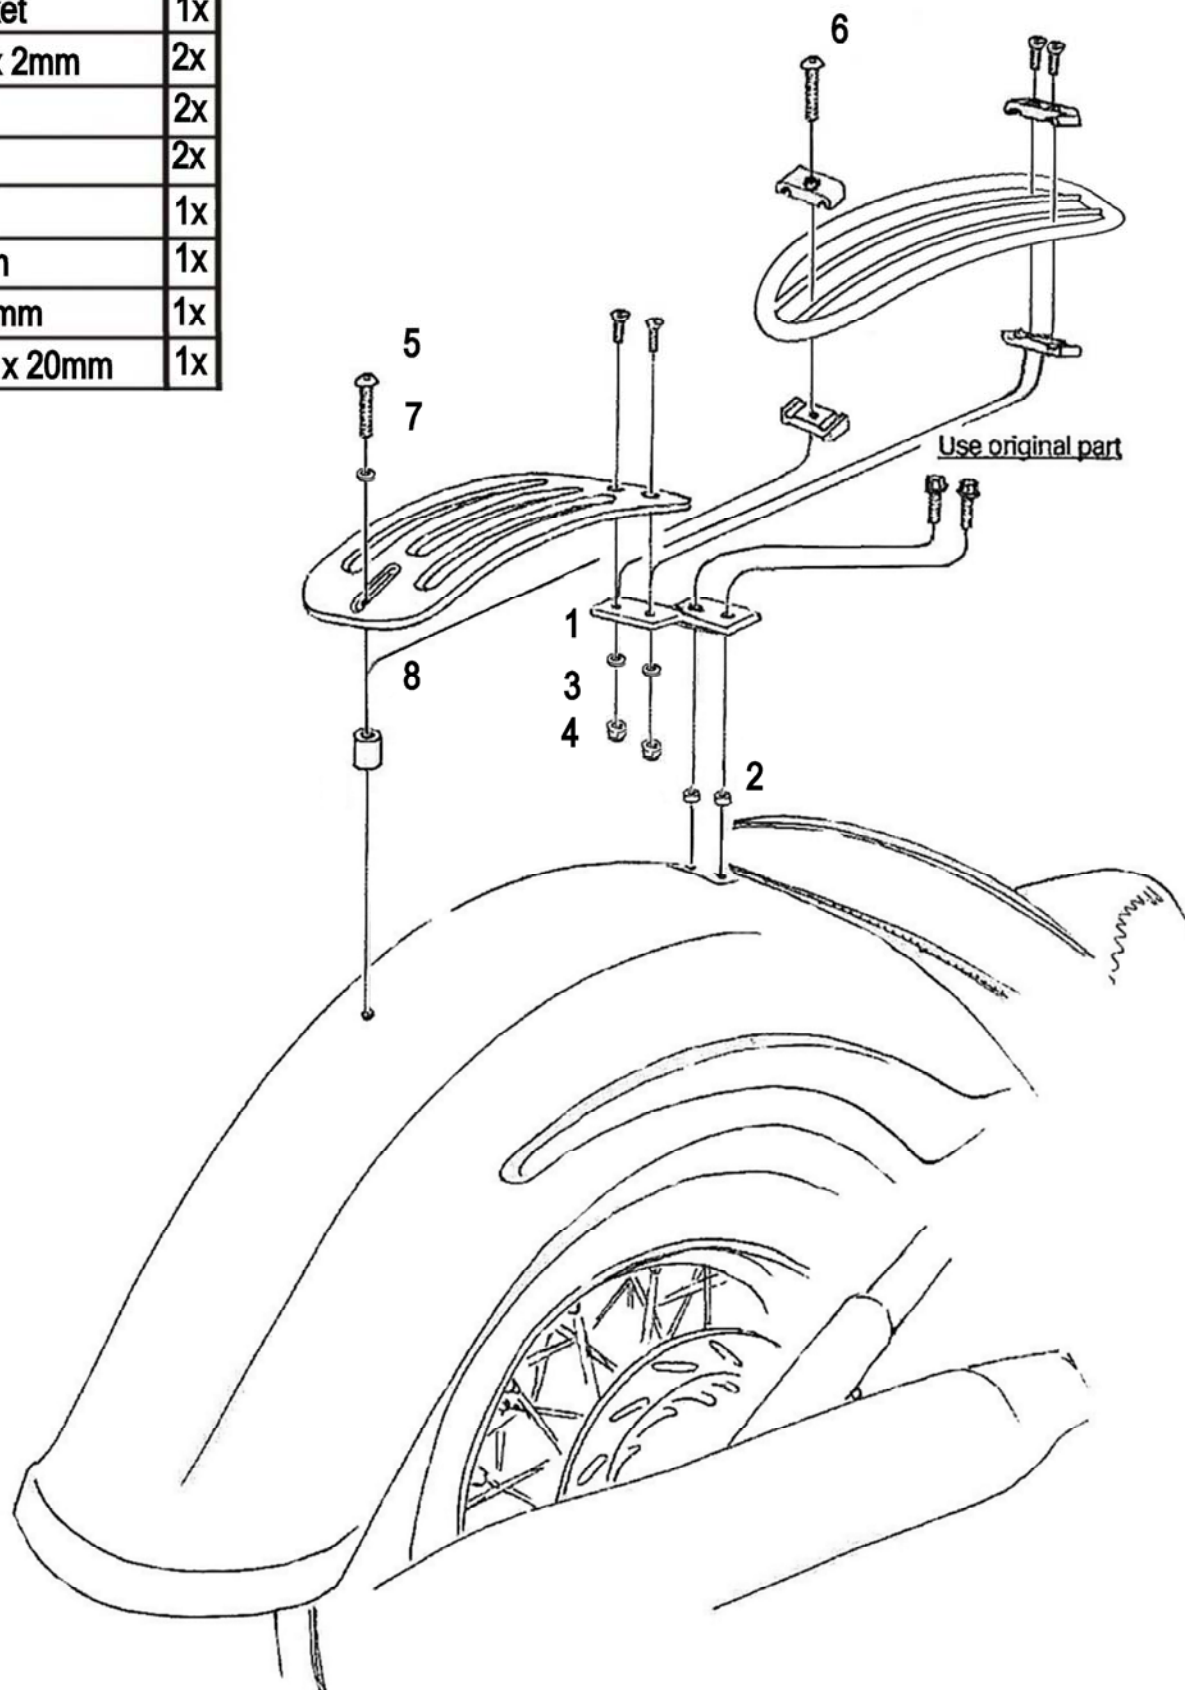

HIGHWAY HAWK

passion for chrome

Solo mounting kit for aluminum or Tubular solorack

Art. no. 662-046

Components

1	Mounting bracket	1x
2	Nylon ring M6 x 2mm	2x
3	Washer M6	2x
4	Nut M6	2x
5	Bolt M8 x 8mm	1x
6	Bolt M8 x 20mm	1x
7	Washer M8 x 2mm	1x
8	Bush Ø20 x M8 x 20mm	1x