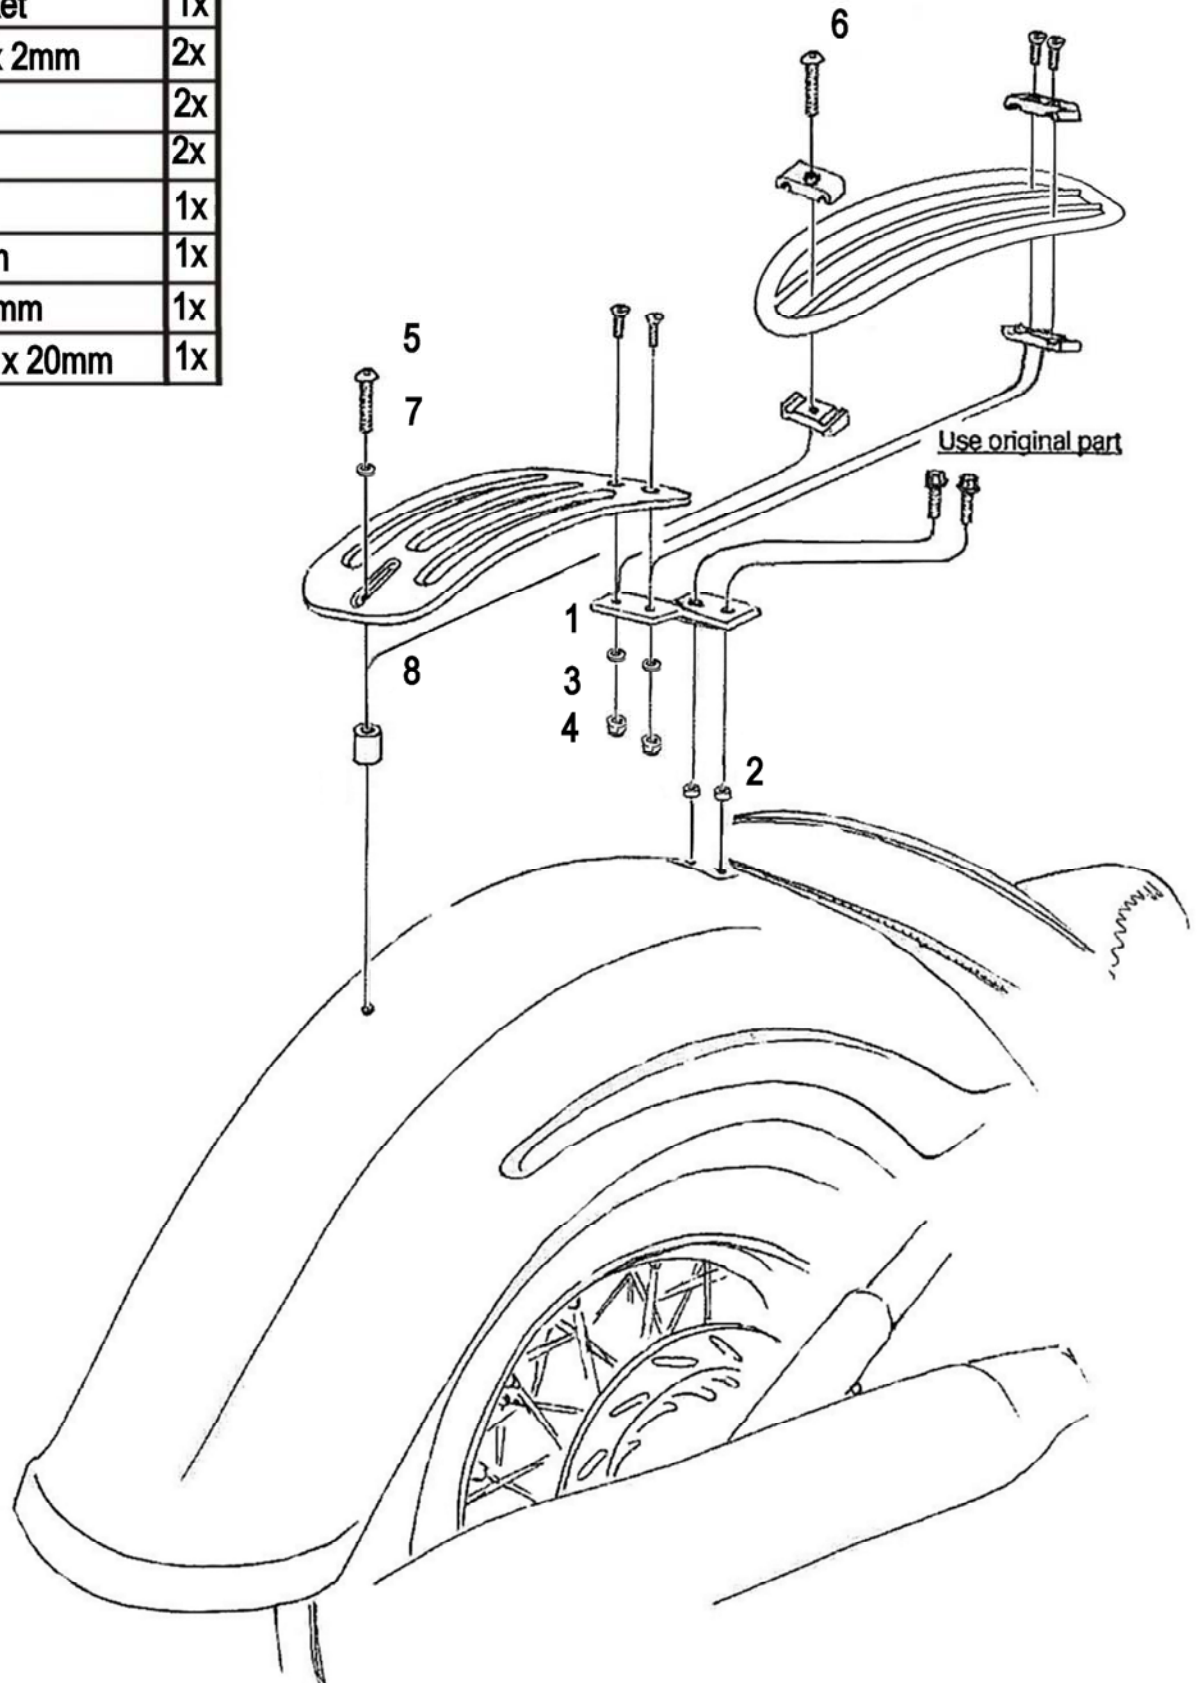

HIGHWAY HAWK

passion for chrome

Solo mounting kit for aluminum or Tubular solorack

Art. no. 662-046

Components

1	Mounting bracket	1x
2	Nylon ring M6 x 2mm	2x
3	Washer M6	2x
4	Nut M6	2x
5	Bolt M8 x 8mm	1x
6	Bolt M8 x 20mm	1x
7	Washer M8 x 2mm	1x
8	Bush Ø20 x M8 x 20mm	1x